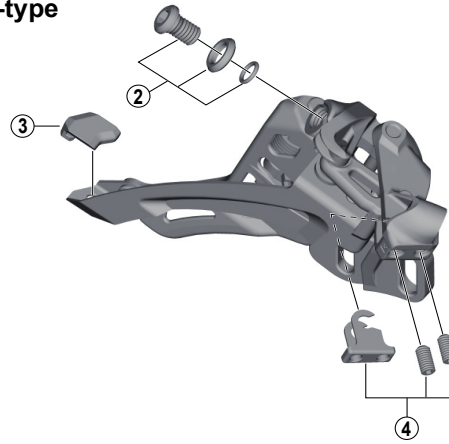

# DEORE XT SIDE SWING Front Derailleur FD-M8000 (3x11-speed)

D-type

E-type

Low clamp

High clamp

ITEM NO.	SHIMANO CODE NO.	DESCRIPTION	INTERCHANGEABILITY		
			FD-M9000	FD-M8020	FD-M8025
* 1	Y5S415000	Clamp Bolt (M6 x 14.5)	B	A	A
2	Y5S898020	Cable Fixing Bolt Unit (M6 x 9.2)	B	A	A
3	Y5RW07000	Rubber Pad B			A
4	Y5R198020	Stroke Adjust Screws (M4 x 8) & Plate	A	A	
5	Y57Y98030	Clamp Band Adapters for S-size / Diameter 28.6 mm	A	A	A
	Y57Y98040	Clamp Band Adapters for M-size / Diameter 31.8 mm	A	A	A
6	Y5S207000	Clamp Bolt (M5 x 18.5)	A	A	A

A: Same parts.

B: Parts are usable, but differ in materials, appearance, finish, size, etc.

Absence of mark indicates non-interchangeability.

Specifications are subject to change without notice.

Apr.-2019-3883A