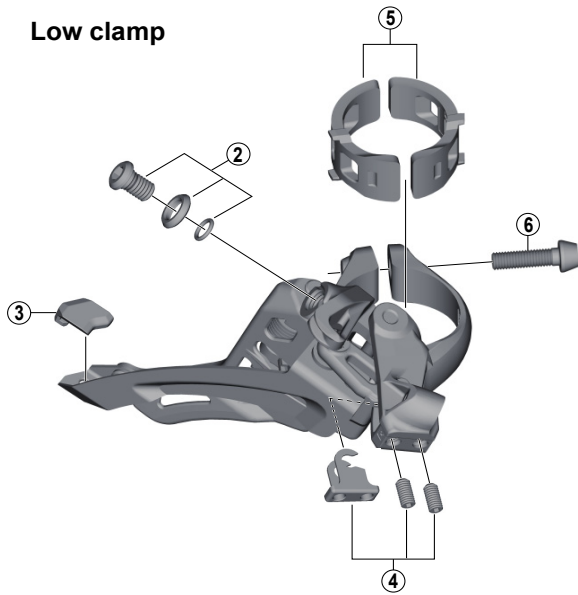

# DEORE XT SIDE SWING Front Derailleur FD-M8000 (3x11-speed)

D-type

E-type

Low clamp

High clamp

ITEM NO.	SHIMANO CODE NO.	DESCRIPTION	INTERCHANGEABILITY		
			FD-M9000	FD-M8020	FD-M8025
* 1	Y5S415000	Clamp Bolt (M6 x 14.5)	B	A	A
2	Y5S898020	Cable Fixing Bolt Unit (M6 x 9.2)	B	A	A
3	Y5RW07000	Rubber Pad B			A
4	Y5R198020	Stroke Adjust Screws (M4 x 8) & Plate	A	A	
5	Y57Y98030	Clamp Band Adapters for S-size / Diameter 28.6 mm	A	A	A
	Y57Y98040	Clamp Band Adapters for M-size / Diameter 31.8 mm	A	A	A
6	Y5S207000	Clamp Bolt (M5 x 18.5)	A	A	A

A: Same parts.

B: Parts are usable, but differ in materials, appearance, finish, size, etc.

Absence of mark indicates non-interchangeability.

Specifications are subject to change without notice.

Apr.-2019-3883A