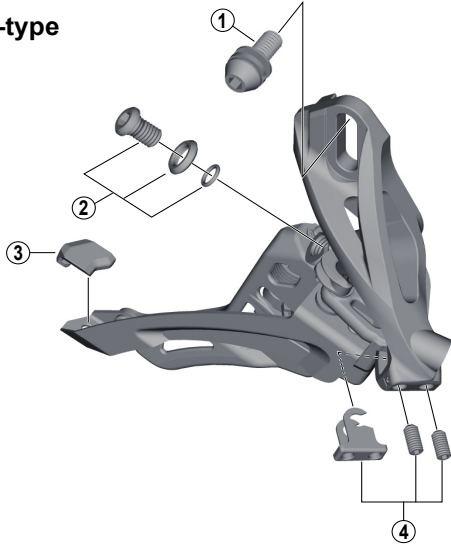

# DEORE XT SIDE SWING Front Derailleur FD-M8000 (3x11-speed)

D-type

E-type

Low clamp

High clamp

ITEM NO.	SHIMANO CODE NO.	DESCRIPTION	INTERCHANGEABILITY		
			FD-M9000	FD-M8020	FD-M8025
* 1	Y5S415000	Clamp Bolt (M6 x 14.5)	B	A	A
2	Y5S898020	Cable Fixing Bolt Unit (M6 x 9.2)	B	A	A
3	Y5RW07000	Rubber Pad B			A
4	Y5R198020	Stroke Adjust Screws (M4 x 8) & Plate	A	A	
5	Y57Y98030	Clamp Band Adapters for S-size / Diameter 28.6 mm	A	A	A
	Y57Y98040	Clamp Band Adapters for M-size / Diameter 31.8 mm	A	A	A
6	Y5S207000	Clamp Bolt (M5 x 18.5)	A	A	A

A: Same parts.

B: Parts are usable, but differ in materials, appearance, finish, size, etc.

Absence of mark indicates non-interchangeability.

Specifications are subject to change without notice.

Apr.-2019-3883A