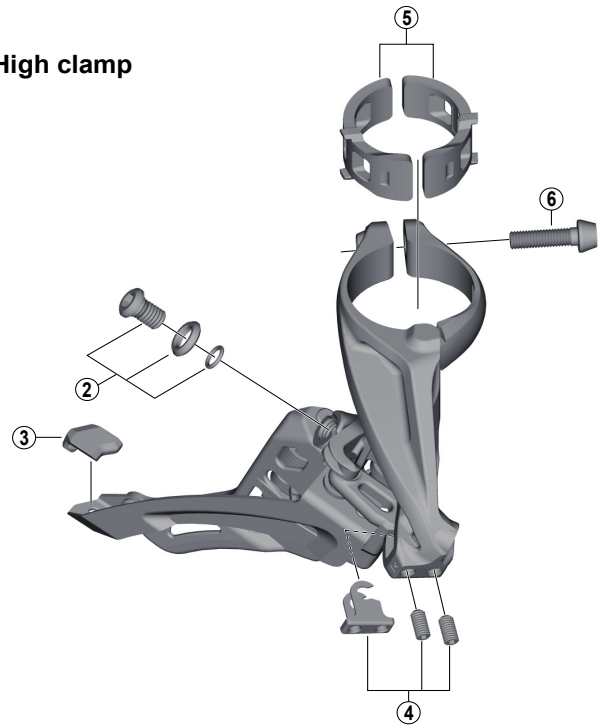

# DEORE XT SIDE SWING Front Derailleur FD-M8000 (3x11-speed)

D-type

E-type

Low clamp

High clamp

ITEM NO.	SHIMANO CODE NO.	DESCRIPTION	INTERCHANGEABILITY		
			FD-M9000	FD-M8020	FD-M8025
* 1	Y5S415000	Clamp Bolt (M6 x 14.5)	B	A	A
2	Y5S898020	Cable Fixing Bolt Unit (M6 x 9.2)	B	A	A
3	Y5RW07000	Rubber Pad B			A
4	Y5R198020	Stroke Adjust Screws (M4 x 8) & Plate	A	A	
5	Y57Y98030	Clamp Band Adapters for S-size / Diameter 28.6 mm	A	A	A
	Y57Y98040	Clamp Band Adapters for M-size / Diameter 31.8 mm	A	A	A
6	Y5S207000	Clamp Bolt (M5 x 18.5)	A	A	A

A: Same parts.

B: Parts are usable, but differ in materials, appearance, finish, size, etc.

Absence of mark indicates non-interchangeability.

Specifications are subject to change without notice.

Apr.-2019-3883A