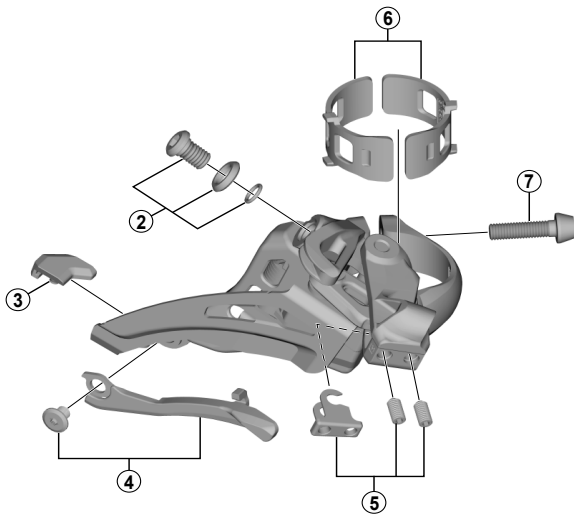

# SLX SIDE SWING Front Derailleur FD-M7020 (2x11-speed)

D-type

E-type

Low clamp

High clamp

ITEM NO.	SHIMANO CODE NO.	DESCRIPTION	INTERCHANGEABILITY	
* 1	Y5S415000	Clamp Bolt (M6 x 14.5)	A	
2	Y5S898020	Cable Fixing Bolt Unit (M6 x 9.2)	A	
3	Y5RC08000	Rubber Pad B	A	
4	Y5ZB98010	Chain Catcher & Fixing Bolt (M4 x 5)		
5	Y5R198020	Stroke Adjust Screws (M4 x 8) & Plate	A	
6	Y57Y98040	Clamp Band Adapters for M-size / Diameter 31.8 mm	A	
7	Y5S207000	Clamp Bolt (M5 x 18.5)	A	

A: Same parts.

B: Parts are usable, but differ in materials, appearance, finish, size, etc.

Absence of mark indicates non-interchangeability.

Specifications are subject to change without notice.

FD-M8020

Apr.-2019-3977A