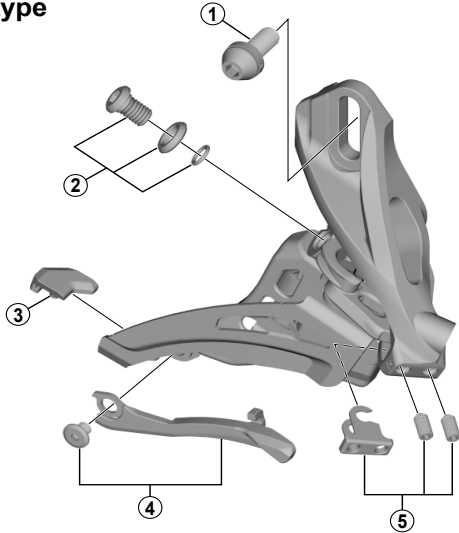

# SLX SIDE SWING Front Derailleur FD-M7020 (2x11-speed)

D-type

E-type

Low clamp

High clamp

ITEM NO.	SHIMANO CODE NO.	DESCRIPTION	INTERCHANGEABILITY	
* 1	Y5S415000	Clamp Bolt (M6 x 14.5)	A	
2	Y5S898020	Cable Fixing Bolt Unit (M6 x 9.2)	A	
3	Y5RC08000	Rubber Pad B	A	
4	Y5ZB98010	Chain Catcher & Fixing Bolt (M4 x 5)		
5	Y5R198020	Stroke Adjust Screws (M4 x 8) & Plate	A	
6	Y57Y98040	Clamp Band Adapters for M-size / Diameter 31.8 mm	A	
7	Y5S207000	Clamp Bolt (M5 x 18.5)	A	

A: Same parts.

B: Parts are usable, but differ in materials, appearance, finish, size, etc.

Absence of mark indicates non-interchangeability.

Specifications are subject to change without notice.

FD-M8020

Apr.-2019-3977A