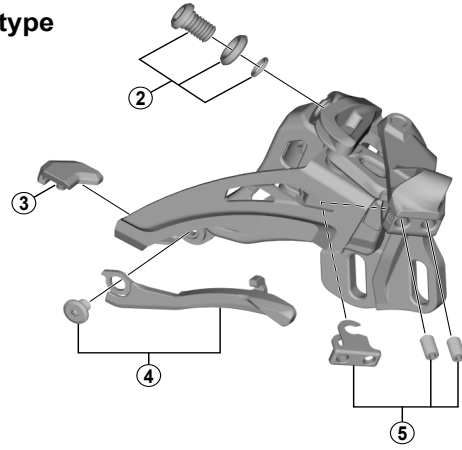

# SLX SIDE SWING Front Derailleur FD-M7020 (2x11-speed)

D-type

E-type

Low clamp

High clamp

ITEM NO.	SHIMANO CODE NO.	DESCRIPTION	INTERCHANGEABILITY	
* 1	Y5S415000	Clamp Bolt (M6 x 14.5)	A	
2	Y5S898020	Cable Fixing Bolt Unit (M6 x 9.2)	A	
3	Y5RC08000	Rubber Pad B	A	
4	Y5ZB98010	Chain Catcher & Fixing Bolt (M4 x 5)		
5	Y5R198020	Stroke Adjust Screws (M4 x 8) & Plate	A	
6	Y57Y98040	Clamp Band Adapters for M-size / Diameter 31.8 mm	A	
7	Y5S207000	Clamp Bolt (M5 x 18.5)	A	

A: Same parts.

B: Parts are usable, but differ in materials, appearance, finish, size, etc.

Absence of mark indicates non-interchangeability.

Specifications are subject to change without notice.

FD-M8020

Apr.-2019-3977A