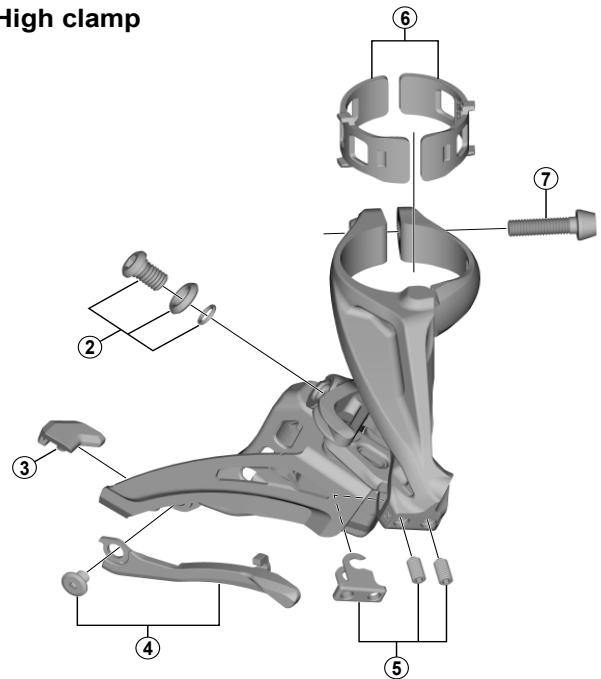

# SLX SIDE SWING Front Derailleur FD-M7020 (2x11-speed)

D-type

E-type

Low clamp

High clamp

ITEM NO.	SHIMANO CODE NO.	DESCRIPTION	INTERCHANGEABILITY	
* 1	Y5S415000	Clamp Bolt (M6 x 14.5)	A	
2	Y5S898020	Cable Fixing Bolt Unit (M6 x 9.2)	A	
3	Y5RC08000	Rubber Pad B	A	
4	Y5ZB98010	Chain Catcher & Fixing Bolt (M4 x 5)		
5	Y5R198020	Stroke Adjust Screws (M4 x 8) & Plate	A	
6	Y57Y98040	Clamp Band Adapters for M-size / Diameter 31.8 mm	A	
7	Y5S207000	Clamp Bolt (M5 x 18.5)	A	

A: Same parts.

B: Parts are usable, but differ in materials, appearance, finish, size, etc.

Absence of mark indicates non-interchangeability.

Specifications are subject to change without notice.

FD-M8020

Apr.-2019-3977A