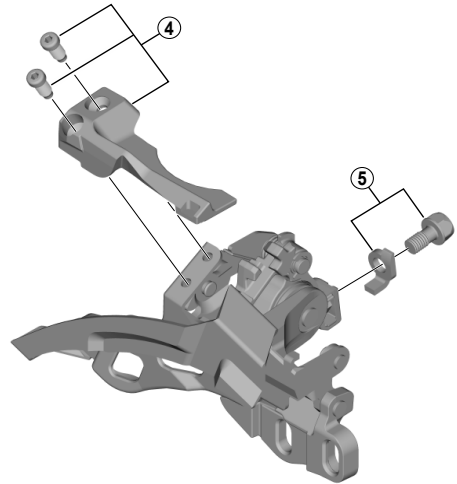

SLX Front Derailleur FD-M7005 (3x10-speed)

D-type

E-type

Low clamp

High clamp

ITEM NO.	SHIMANO CODE NO.	DESCRIPTION	INTERCHANGEABILITY		
			FD-M670-A	FD-M671-A	FD-M672
* 1	Y5S415000	Clamp Bolt (M6 x 14.5)		B	
2	Y5S898010	Stroke Adjust Screws (M4 x 13.7) & Plate		B	
3	Y5Z798010	Cable Fixing Bolt & Plate		B	
4	Y5Z798020	Stroke Adjust Screws (M4 x 8.5) & Plate	B		
5	Y5Z898010	Cable Fixing Bolt & Plate	B		
6	Y57Y98040	Clamp Band Adapters for M-size / Diameter 31.8 mm	A	A	A
7	Y5S207000	Clamp Bolt (M5 x 18.5)	B	B	A

A: Same parts.

B: Parts are usable, but differ in materials, appearance, finish, size, etc.

Absence of mark indicates non-interchangeability.

Specifications are subject to change without notice.

Apr.-2019-3983A