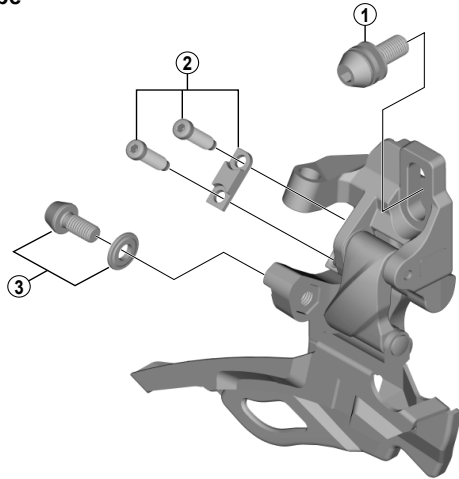

SLX Front Derailleur FD-M7005 (3x10-speed)

D-type

E-type

Low clamp

High clamp

ITEM NO.	SHIMANO CODE NO.	DESCRIPTION	INTERCHANGEABILITY		
			FD-M670-A	FD-M671-A	FD-M672
* 1	Y5S415000	Clamp Bolt (M6 x 14.5)		B	
2	Y5S898010	Stroke Adjust Screws (M4 x 13.7) & Plate		B	
3	Y5Z798010	Cable Fixing Bolt & Plate		B	
4	Y5Z798020	Stroke Adjust Screws (M4 x 8.5) & Plate	B		
5	Y5Z898010	Cable Fixing Bolt & Plate	B		
6	Y57Y98040	Clamp Band Adapters for M-size / Diameter 31.8 mm	A	A	A
7	Y5S207000	Clamp Bolt (M5 x 18.5)	B	B	A

A: Same parts.

B: Parts are usable, but differ in materials, appearance, finish, size, etc.

Absence of mark indicates non-interchangeability.

Specifications are subject to change without notice.

Apr.-2019-3983A