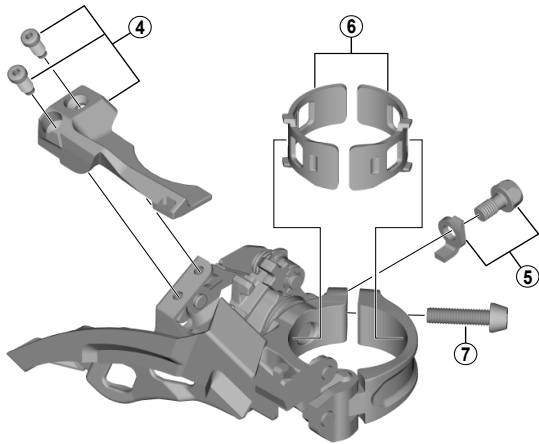

SLX Front Derailleur FD-M7005 (3x10-speed)

D-type

E-type

Low clamp

High clamp

ITEM NO.	SHIMANO CODE NO.	DESCRIPTION	INTERCHANGEABILITY		
			FD-M670-A	FD-M671-A	FD-M672
* 1	Y5S415000	Clamp Bolt (M6 x 14.5)		B	
2	Y5S898010	Stroke Adjust Screws (M4 x 13.7) & Plate		B	
3	Y5Z798010	Cable Fixing Bolt & Plate		B	
4	Y5Z798020	Stroke Adjust Screws (M4 x 8.5) & Plate	B		
5	Y5Z898010	Cable Fixing Bolt & Plate	B		
6	Y57Y98040	Clamp Band Adapters for M-size / Diameter 31.8 mm	A	A	A
7	Y5S207000	Clamp Bolt (M5 x 18.5)	B	B	A

A: Same parts.

B: Parts are usable, but differ in materials, appearance, finish, size, etc.

Absence of mark indicates non-interchangeability.

Specifications are subject to change without notice.

Apr.-2019-3983A