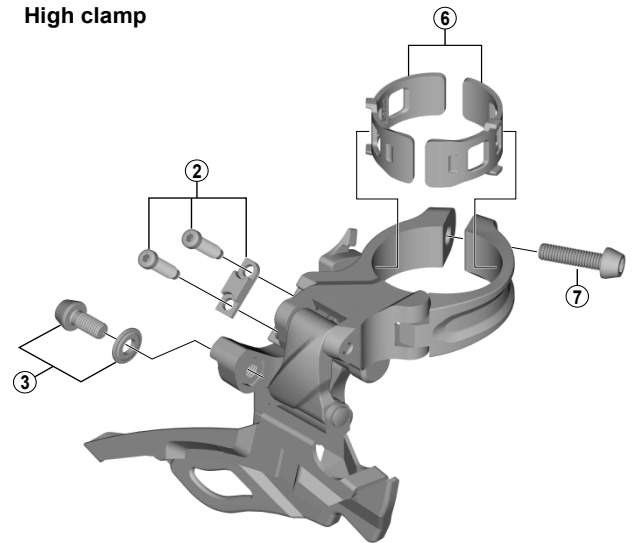

SLX Front Derailleur FD-M7005 (3x10-speed)

D-type

E-type

Low clamp

High clamp

ITEM NO.	SHIMANO CODE NO.	DESCRIPTION	INTERCHANGEABILITY		
			FD-M670-A	FD-M671-A	FD-M672
* 1	Y5S415000	Clamp Bolt (M6 x 14.5)		B	
2	Y5S898010	Stroke Adjust Screws (M4 x 13.7) & Plate		B	
3	Y5Z798010	Cable Fixing Bolt & Plate		B	
4	Y5Z798020	Stroke Adjust Screws (M4 x 8.5) & Plate	B		
5	Y5Z898010	Cable Fixing Bolt & Plate	B		
6	Y57Y98040	Clamp Band Adapters for M-size / Diameter 31.8 mm	A	A	A
7	Y5S207000	Clamp Bolt (M5 x 18.5)	B	B	A

A: Same parts.

B: Parts are usable, but differ in materials, appearance, finish, size, etc.

Absence of mark indicates non-interchangeability.

Specifications are subject to change without notice.

Apr.-2019-3983A