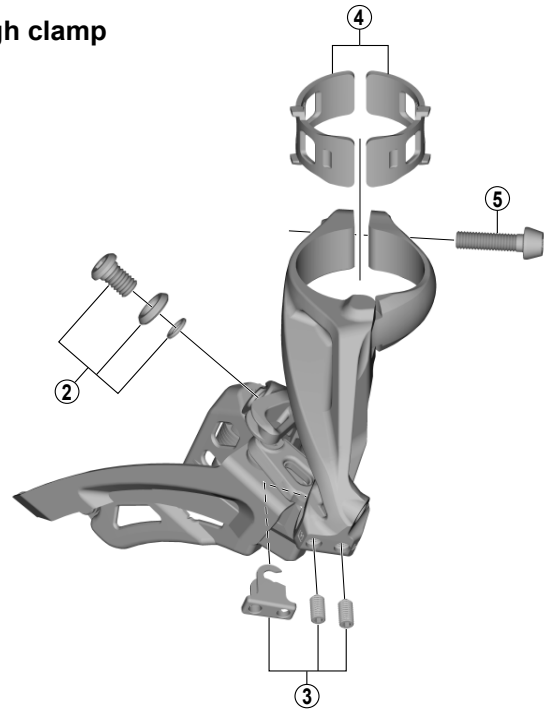

SLX SIDE SWING Front Derailleur FD-M7000-10 (3x10-speed)

D-type

E-type

Low clamp

High clamp

ITEM NO.	SHIMANO CODE NO.	DESCRIPTION	INTERCHANGEABILITY
* 1	Y5S415000	Clamp Bolt (M6 x 14.5)	A
2	Y5S898020	Cable Fixing Bolt Unit (M6 x 9.2)	A
3	Y5R198020	Stroke Adjust Screws (M4 x 8) & Plate	A
4	Y57Y98040	Clamp Band Adapters for M-size / Diameter 31.8 mm	A
5	Y5S207000	Clamp Bolt (M5 x 18.5)	A

A: Same parts.

B: Parts are usable, but differ in materials, appearance, finish, size, etc.

Absence of mark indicates non-interchangeability.

Specifications are subject to change without notice.

FD-M7000

Apr.-2019-4097A