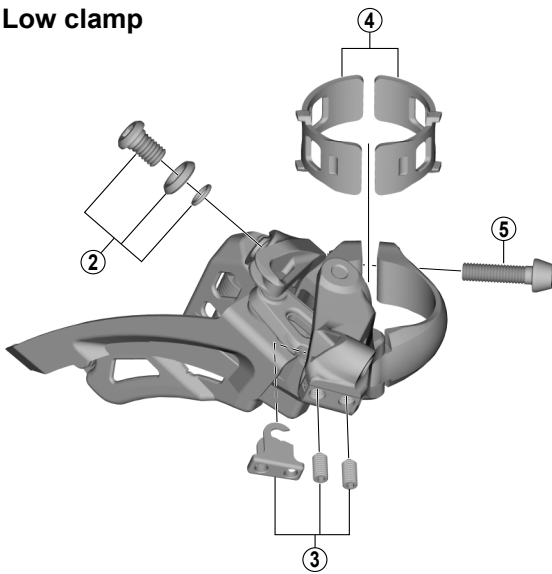

SLX SIDE SWING Front Derailleur FD-M7000-10 (3x10-speed)

D-type

E-type

Low clamp

High clamp

ITEM NO.	SHIMANO CODE NO.	DESCRIPTION	INTERCHANGEABILITY
* 1	Y5S415000	Clamp Bolt (M6 x 14.5)	A
2	Y5S898020	Cable Fixing Bolt Unit (M6 x 9.2)	A
3	Y5R198020	Stroke Adjust Screws (M4 x 8) & Plate	A
4	Y57Y98040	Clamp Band Adapters for M-size / Diameter 31.8 mm	A
5	Y5S207000	Clamp Bolt (M5 x 18.5)	A

A: Same parts.

B: Parts are usable, but differ in materials, appearance, finish, size, etc.

Absence of mark indicates non-interchangeability.

Specifications are subject to change without notice.

FD-M7000

Apr.-2019-4097A