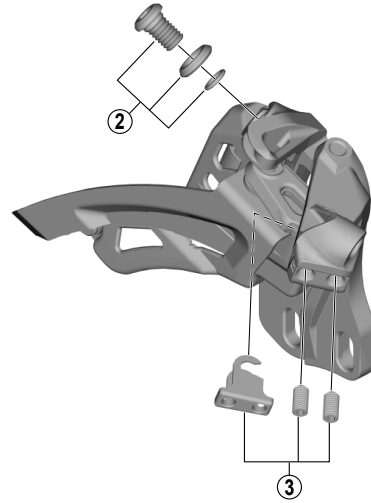

SLX SIDE SWING Front Derailleur FD-M7000-10 (3x10-speed)

D-type

E-type

Low clamp

High clamp

ITEM NO.	SHIMANO CODE NO.	DESCRIPTION	INTERCHANGEABILITY
* 1	Y5S415000	Clamp Bolt (M6 x 14.5)	A
2	Y5S898020	Cable Fixing Bolt Unit (M6 x 9.2)	A
3	Y5R198020	Stroke Adjust Screws (M4 x 8) & Plate	A
4	Y57Y98040	Clamp Band Adapters for M-size / Diameter 31.8 mm	A
5	Y5S207000	Clamp Bolt (M5 x 18.5)	A

A: Same parts.

B: Parts are usable, but differ in materials, appearance, finish, size, etc.

Absence of mark indicates non-interchangeability.

Specifications are subject to change without notice.

FD-M7000

Apr.-2019-4097A