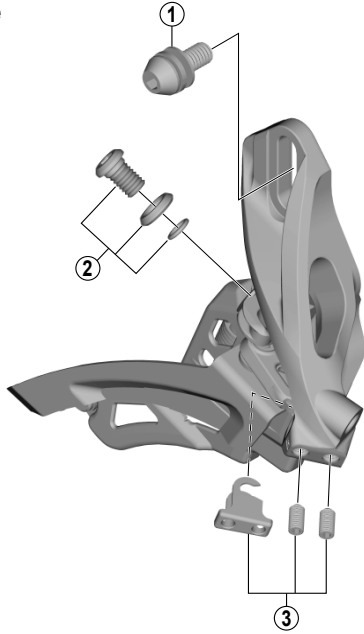

SLX SIDE SWING Front Derailleur FD-M7000-10 (3x10-speed)

D-type

E-type

Low clamp

High clamp

ITEM NO.	SHIMANO CODE NO.	DESCRIPTION	INTERCHANGEABILITY
* 1	Y5S415000	Clamp Bolt (M6 x 14.5)	A
2	Y5S898020	Cable Fixing Bolt Unit (M6 x 9.2)	A
3	Y5R198020	Stroke Adjust Screws (M4 x 8) & Plate	A
4	Y57Y98040	Clamp Band Adapters for M-size / Diameter 31.8 mm	A
5	Y5S207000	Clamp Bolt (M5 x 18.5)	A

A: Same parts.

B: Parts are usable, but differ in materials, appearance, finish, size, etc.

Absence of mark indicates non-interchangeability.

Specifications are subject to change without notice.

FD-M7000

Apr.-2019-4097A