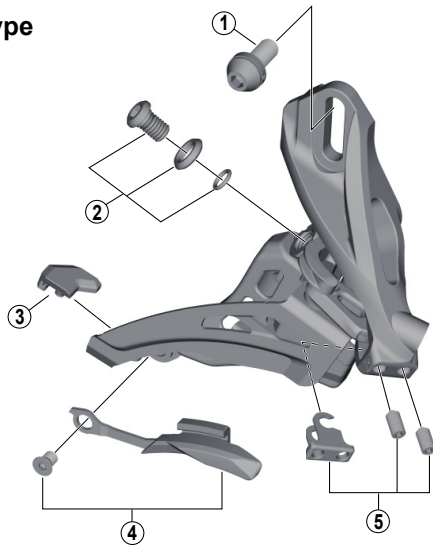

SLX SIDE SWING Front Derailleur FD-M677 (2x10-speed)

D-type

E-type

Low clamp

High clamp

ITEM NO.	SHIMANO CODE NO.	DESCRIPTION	INTERCHANGEABILITY					
			FD-M9020	FD-M9025	FD-M8020	FD-M8025	FD-M617	FD-M618
* 1	Y5S415000	Clamp Bolt (M6 x 14.5)	B	B	A	A	A	A
2	Y5S898020	Cable Fixing Bolt Unit (M6 x 9.2)	B		A		A	
3	Y5RC08000	Rubber Pad B		A	A	A	A	A
4	Y5SW98010	Chain Catcher & Fixing Bolt					A	A
5	Y5R198020	Stroke Adjust Screws (M4 x 8) & Plate	A		A		A	
6	Y57Y98030	Clamp Band Adapters for S-size / Diameter 28.6 mm	A	A	A	A	A	A
	Y57Y98040	Clamp Band Adapters for M-size / Diameter 31.8 mm	A	A	A	A	A	A
7	Y5S207000	Clamp Bolt (M5 x 18.5)	B	B	A	A	A	A

A: Same parts.

B: Parts are usable, but differ in materials, appearance, finish, size, etc.

Absence of mark indicates non-interchangeability.

Specifications are subject to change without notice.

Apr.-2019-3855B