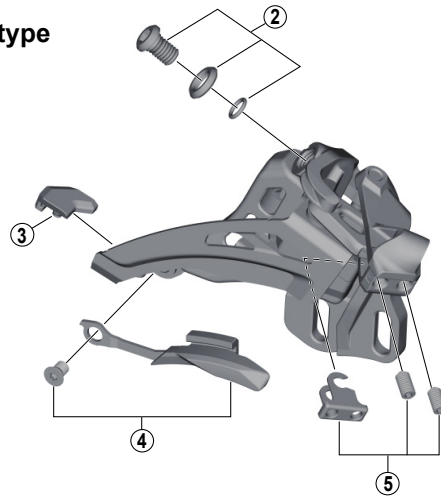

SLX SIDE SWING Front Derailleur FD-M677 (2x10-speed)

D-type

E-type

Low clamp

High clamp

ITEM NO.	SHIMANO CODE NO.	DESCRIPTION	INTERCHANGEABILITY					
			FD-M9020	FD-M9025	FD-M8020	FD-M8025	FD-M617	FD-M618
* 1	Y5S415000	Clamp Bolt (M6 x 14.5)	B	B	A	A	A	A
2	Y5S898020	Cable Fixing Bolt Unit (M6 x 9.2)	B		A		A	
3	Y5RC08000	Rubber Pad B		A	A	A	A	A
4	Y5SW98010	Chain Catcher & Fixing Bolt					A	A
5	Y5R198020	Stroke Adjust Screws (M4 x 8) & Plate	A		A		A	
6	Y57Y98030	Clamp Band Adapters for S-size / Diameter 28.6 mm	A	A	A	A	A	A
	Y57Y98040	Clamp Band Adapters for M-size / Diameter 31.8 mm	A	A	A	A	A	A
7	Y5S207000	Clamp Bolt (M5 x 18.5)	B	B	A	A	A	A

A: Same parts.

B: Parts are usable, but differ in materials, appearance, finish, size, etc.

Absence of mark indicates non-interchangeability.

Specifications are subject to change without notice.

Apr.-2019-3855B