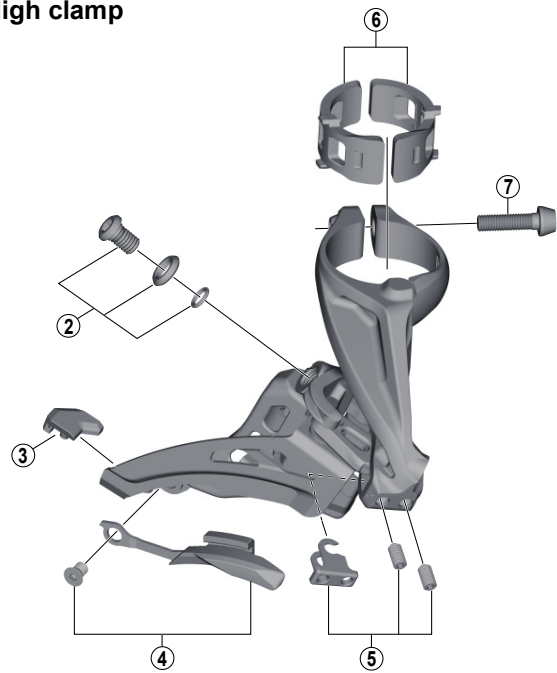

SLX SIDE SWING Front Derailleur FD-M677 (2x10-speed)

D-type

E-type

Low clamp

High clamp

ITEM NO.	SHIMANO CODE NO.	DESCRIPTION	INTERCHANGEABILITY					
			FD-M9020	FD-M9025	FD-M8020	FD-M8025	FD-M617	FD-M618
* 1	Y5S415000	Clamp Bolt (M6 x 14.5)	B	B	A	A	A	A
2	Y5S898020	Cable Fixing Bolt Unit (M6 x 9.2)	B		A		A	
3	Y5RC08000	Rubber Pad B		A	A	A	A	A
4	Y5SW98010	Chain Catcher & Fixing Bolt					A	A
5	Y5R198020	Stroke Adjust Screws (M4 x 8) & Plate	A		A		A	
6	Y57Y98030	Clamp Band Adapters for S-size / Diameter 28.6 mm	A	A	A	A	A	A
	Y57Y98040	Clamp Band Adapters for M-size / Diameter 31.8 mm	A	A	A	A	A	A
7	Y5S207000	Clamp Bolt (M5 x 18.5)	B	B	A	A	A	A

A: Same parts.

B: Parts are usable, but differ in materials, appearance, finish, size, etc.

Absence of mark indicates non-interchangeability.

Specifications are subject to change without notice.

Apr.-2019-3855B