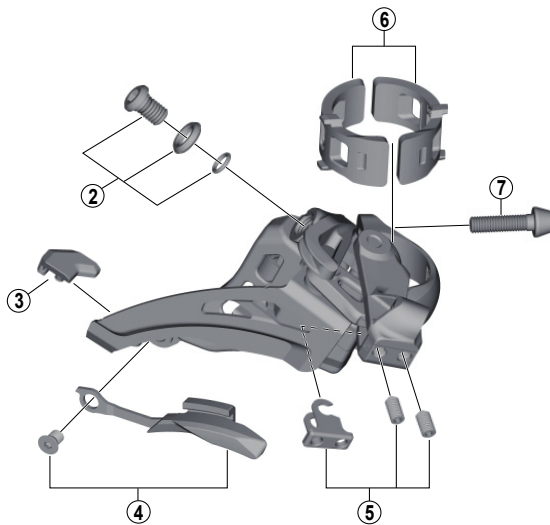

SLX SIDE SWING Front Derailleur FD-M677 (2x10-speed)

D-type

E-type

Low clamp

High clamp

ITEM NO.	SHIMANO CODE NO.	DESCRIPTION	INTERCHANGEABILITY					
			FD-M9020	FD-M9025	FD-M8020	FD-M8025	FD-M617	FD-M618
* 1	Y5S415000	Clamp Bolt (M6 x 14.5)	B	B	A	A	A	A
2	Y5S898020	Cable Fixing Bolt Unit (M6 x 9.2)	B		A		A	
3	Y5RC08000	Rubber Pad B		A	A	A	A	A
4	Y5SW98010	Chain Catcher & Fixing Bolt					A	A
5	Y5R198020	Stroke Adjust Screws (M4 x 8) & Plate	A		A		A	
6	Y57Y98030	Clamp Band Adapters for S-size / Diameter 28.6 mm	A	A	A	A	A	A
	Y57Y98040	Clamp Band Adapters for M-size / Diameter 31.8 mm	A	A	A	A	A	A
7	Y5S207000	Clamp Bolt (M5 x 18.5)	B	B	A	A	A	A

A: Same parts.

B: Parts are usable, but differ in materials, appearance, finish, size, etc.

Absence of mark indicates non-interchangeability.

Specifications are subject to change without notice.

Apr.-2019-3855B