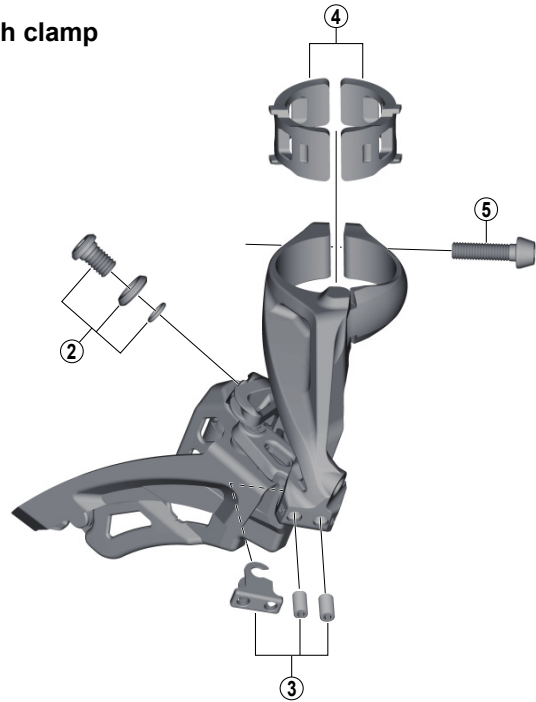

SLX SIDE SWING Front Derailleur FD-M672 (3x10-speed)

D-type

E-type

Low clamp

High clamp

ITEM NO.	SHIMANO CODE NO.	DESCRIPTION	INTERCHANGEABILITY	
			FD-M9000	FD-M8000
* 1	Y5R230000	Clamp Bolt (M6 x 14.5)	B	A
2	Y5S898020	Cable Fixing Bolt Unit (M6 x 9.2)	B	A
3	Y5R198020	Stroke Adjust Screws (M4 x 8) & Plate	A	A
4	Y57Y98030	Clamp Band Adapters for S-size / Diameter 28.6 mm	A	A
	Y57Y98040	Clamp Band Adapters for M-size / Diameter 31.8 mm	A	A
5	Y5R007000	Clamp Bolt (M5 x 18.5)	B	A

A: Same parts.

B: Parts are usable, but differ in materials, appearance, finish, size, etc.

Absence of mark indicates non-interchangeability.

Specifications are subject to change without notice.

Apr.-2019-3882B