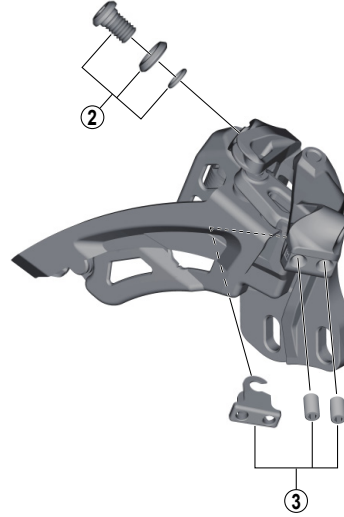

SLX SIDE SWING Front Derailleur FD-M672 (3x10-speed)

D-type

E-type

Low clamp

High clamp

ITEM NO.	SHIMANO CODE NO.	DESCRIPTION	INTERCHANGEABILITY	
			FD-M9000	FD-M8000
* 1	Y5R230000	Clamp Bolt (M6 x 14.5)	B	A
2	Y5S898020	Cable Fixing Bolt Unit (M6 x 9.2)	B	A
3	Y5R198020	Stroke Adjust Screws (M4 x 8) & Plate	A	A
4	Y57Y98030	Clamp Band Adapters for S-size / Diameter 28.6 mm	A	A
	Y57Y98040	Clamp Band Adapters for M-size / Diameter 31.8 mm	A	A
5	Y5R007000	Clamp Bolt (M5 x 18.5)	B	A

A: Same parts.

B: Parts are usable, but differ in materials, appearance, finish, size, etc.

Absence of mark indicates non-interchangeability.

Specifications are subject to change without notice.

Apr.-2019-3882B