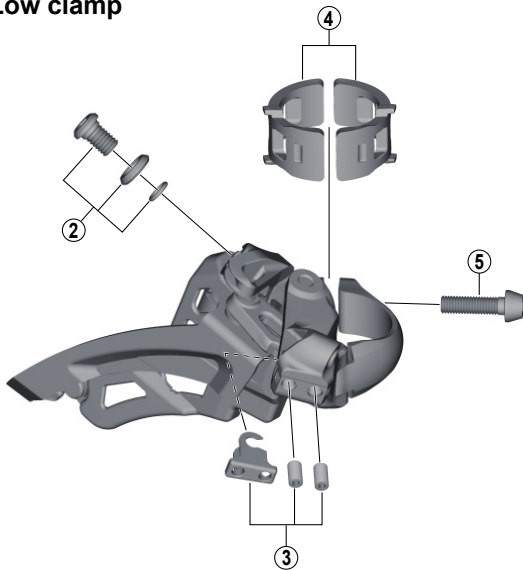

SLX SIDE SWING Front Derailleur FD-M672 (3x10-speed)

D-type

E-type

Low clamp

High clamp

ITEM NO.	SHIMANO CODE NO.	DESCRIPTION	INTERCHANGEABILITY	
			FD-M9000	FD-M8000
* 1	Y5R230000	Clamp Bolt (M6 x 14.5)	B	A
2	Y5S898020	Cable Fixing Bolt Unit (M6 x 9.2)	B	A
3	Y5R198020	Stroke Adjust Screws (M4 x 8) & Plate	A	A
4	Y57Y98030	Clamp Band Adapters for S-size / Diameter 28.6 mm	A	A
	Y57Y98040	Clamp Band Adapters for M-size / Diameter 31.8 mm	A	A
5	Y5R007000	Clamp Bolt (M5 x 18.5)	B	A

A: Same parts.

B: Parts are usable, but differ in materials, appearance, finish, size, etc.

Absence of mark indicates non-interchangeability.

Specifications are subject to change without notice.

Apr.-2019-3882B