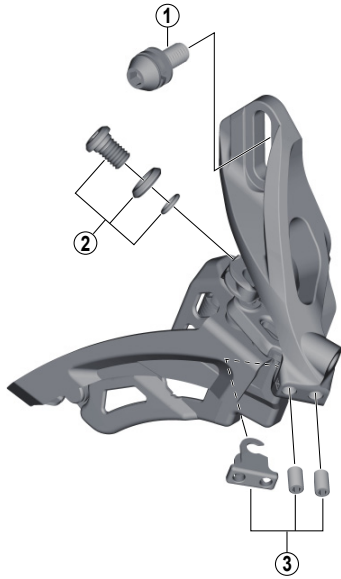

SLX SIDE SWING Front Derailleur FD-M672 (3x10-speed)

D-type

E-type

Low clamp

High clamp

ITEM NO.	SHIMANO CODE NO.	DESCRIPTION	INTERCHANGEABILITY	
			FD-M9000	FD-M8000
* 1	Y5R230000	Clamp Bolt (M6 x 14.5)	B	A
2	Y5S898020	Cable Fixing Bolt Unit (M6 x 9.2)	B	A
3	Y5R198020	Stroke Adjust Screws (M4 x 8) & Plate	A	A
4	Y57Y98030	Clamp Band Adapters for S-size / Diameter 28.6 mm	A	A
	Y57Y98040	Clamp Band Adapters for M-size / Diameter 31.8 mm	A	A
5	Y5R007000	Clamp Bolt (M5 x 18.5)	B	A

A: Same parts.

B: Parts are usable, but differ in materials, appearance, finish, size, etc.

Absence of mark indicates non-interchangeability.

Specifications are subject to change without notice.

Apr.-2019-3882B