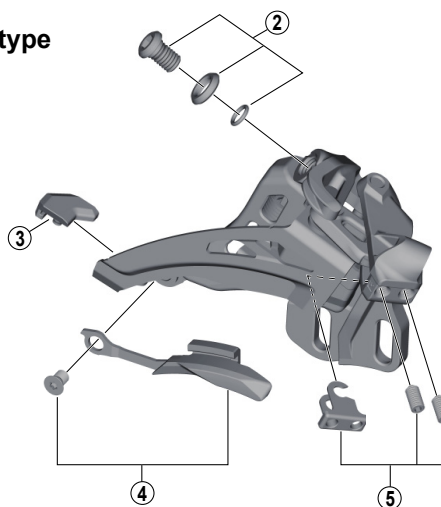

# DEORE SIDE SWING Front Derailleur FD-M617 (2x10-speed)

D-type

E-type

Low clamp

High clamp

ITEM NO.	SHIMANO CODE NO.	DESCRIPTION	INTERCHANGEABILITY					
			FD-M9020	FD-M9025	FD-M8020	FD-M8025	FD-M677	FD-M618
* 1	Y5S415000	Clamp Bolt (M6 x 14.5)	B	B	A	A	A	A
2	Y5S898020	Cable Fixing Bolt Unit (M6 x 9.2)	B		A		A	
3	Y5RC08000	Rubber Pad B		A	A	A	A	A
4	Y5SW98010	Chain Catcher & Fixing Bolt					A	A
5	Y5R198020	Stroke Adjust Screws (M4 x 8) & Plate	A		A		A	
6	Y57Y98030	Clamp Band Adapters for S-size / Diameter 28.6 mm	A	A	A	A	A	A
	Y57Y98040	Clamp Band Adapters for M-size / Diameter 31.8 mm	A	A	A	A	A	A
7	Y5S207000	Clamp Bolt (M5 x 18.5)	B	B	A	A	A	A

A: Same parts.

B: Parts are usable, but differ in materials, appearance, finish, size, etc.

Absence of mark indicates non-interchangeability.

Specifications are subject to change without notice.

Apr.-2019-3851B