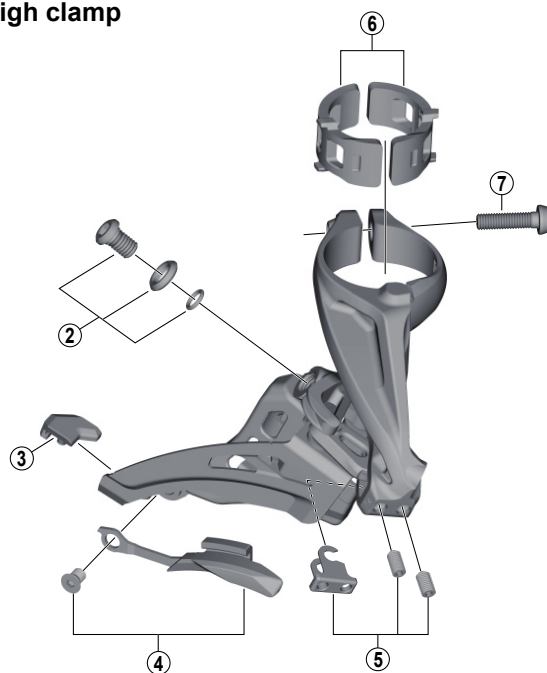

# DEORE SIDE SWING Front Derailleur FD-M617 (2x10-speed)

D-type

E-type

Low clamp

High clamp

ITEM NO.	SHIMANO CODE NO.	DESCRIPTION	INTERCHANGEABILITY					
			FD-M9020	FD-M9025	FD-M8020	FD-M8025	FD-M677	FD-M618
* 1	Y5S415000	Clamp Bolt (M6 x 14.5)	B	B	A	A	A	A
2	Y5S898020	Cable Fixing Bolt Unit (M6 x 9.2)	B		A		A	
3	Y5RC08000	Rubber Pad B		A	A	A	A	A
4	Y5SW98010	Chain Catcher & Fixing Bolt					A	A
5	Y5R198020	Stroke Adjust Screws (M4 x 8) & Plate	A		A		A	
6	Y57Y98030	Clamp Band Adapters for S-size / Diameter 28.6 mm	A	A	A	A	A	A
	Y57Y98040	Clamp Band Adapters for M-size / Diameter 31.8 mm	A	A	A	A	A	A
7	Y5S207000	Clamp Bolt (M5 x 18.5)	B	B	A	A	A	A

A: Same parts.

B: Parts are usable, but differ in materials, appearance, finish, size, etc.

Absence of mark indicates non-interchangeability.

Specifications are subject to change without notice.

Apr.-2019-3851B