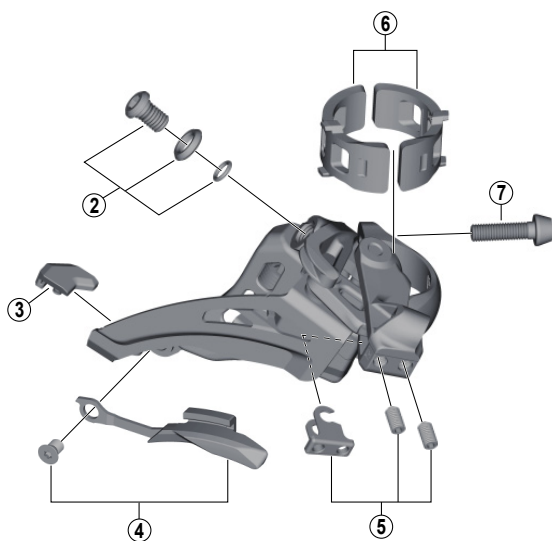

# DEORE SIDE SWING Front Derailleur FD-M617 (2x10-speed)

D-type

E-type

Low clamp

High clamp

ITEM NO.	SHIMANO CODE NO.	DESCRIPTION	INTERCHANGEABILITY					
			FD-M9020	FD-M9025	FD-M8020	FD-M8025	FD-M677	FD-M618
* 1	Y5S415000	Clamp Bolt (M6 x 14.5)	B	B	A	A	A	A
2	Y5S898020	Cable Fixing Bolt Unit (M6 x 9.2)	B		A		A	
3	Y5RC08000	Rubber Pad B		A	A	A	A	A
4	Y5SW98010	Chain Catcher & Fixing Bolt					A	A
5	Y5R198020	Stroke Adjust Screws (M4 x 8) & Plate	A		A		A	
6	Y57Y98030	Clamp Band Adapters for S-size / Diameter 28.6 mm	A	A	A	A	A	A
	Y57Y98040	Clamp Band Adapters for M-size / Diameter 31.8 mm	A	A	A	A	A	A
7	Y5S207000	Clamp Bolt (M5 x 18.5)	B	B	A	A	A	A

A: Same parts.

B: Parts are usable, but differ in materials, appearance, finish, size, etc.

Absence of mark indicates non-interchangeability.

Specifications are subject to change without notice.

Apr.-2019-3851B