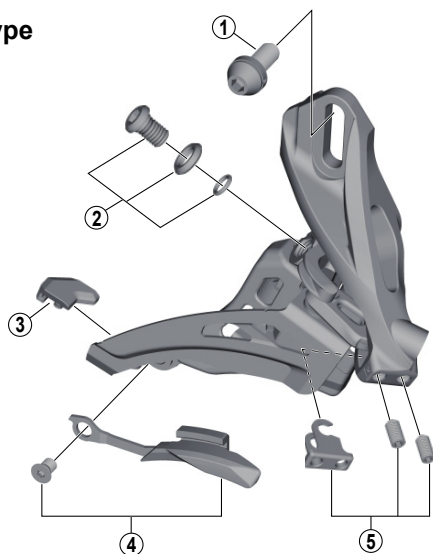

# DEORE SIDE SWING Front Derailleur FD-M617 (2x10-speed)

D-type

E-type

Low clamp

High clamp

ITEM NO.	SHIMANO CODE NO.	DESCRIPTION	INTERCHANGEABILITY					
			FD-M9020	FD-M9025	FD-M8020	FD-M8025	FD-M677	FD-M618
* 1	Y5S415000	Clamp Bolt (M6 x 14.5)	B	B	A	A	A	A
2	Y5S898020	Cable Fixing Bolt Unit (M6 x 9.2)	B		A		A	
3	Y5RC08000	Rubber Pad B		A	A	A	A	A
4	Y5SW98010	Chain Catcher & Fixing Bolt					A	A
5	Y5R198020	Stroke Adjust Screws (M4 x 8) & Plate	A		A		A	
6	Y57Y98030	Clamp Band Adapters for S-size / Diameter 28.6 mm	A	A	A	A	A	A
	Y57Y98040	Clamp Band Adapters for M-size / Diameter 31.8 mm	A	A	A	A	A	A
7	Y5S207000	Clamp Bolt (M5 x 18.5)	B	B	A	A	A	A

A: Same parts.

B: Parts are usable, but differ in materials, appearance, finish, size, etc.

Absence of mark indicates non-interchangeability.

Specifications are subject to change without notice.

Apr.-2019-3851B