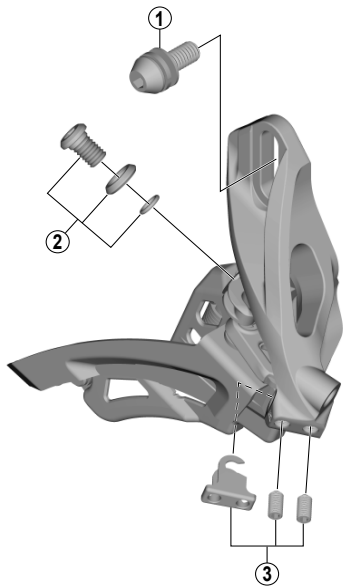

DEORE SIDE SWING Front Derailleur  
**FD-M612** (3x10-speed)

D-type

E-type

Low clamp

High clamp

ITEM NO.	SHIMANO CODE NO.	DESCRIPTION
* 1	Y5S415000	Clamp Bolt (M6 x 14.5)
2	Y5S898020	Cable Fixing Bolt Unit (M6 x 9.2)
3	Y5R198020	Stroke Adjust Screws (M4 x 8) & Plate
4	Y57Y98030	Clamp Band Adapters for S-size / Diameter 28.6 mm
	Y57Y98040	Clamp Band Adapters for M-size / Diameter 31.8 mm
5	Y5S207000	Clamp Bolt (M5 x 18.5)

Apr.-2019-3899A  
 © Shimano Inc. I

Specifications are subject to change without notice.

**SHIMANO**