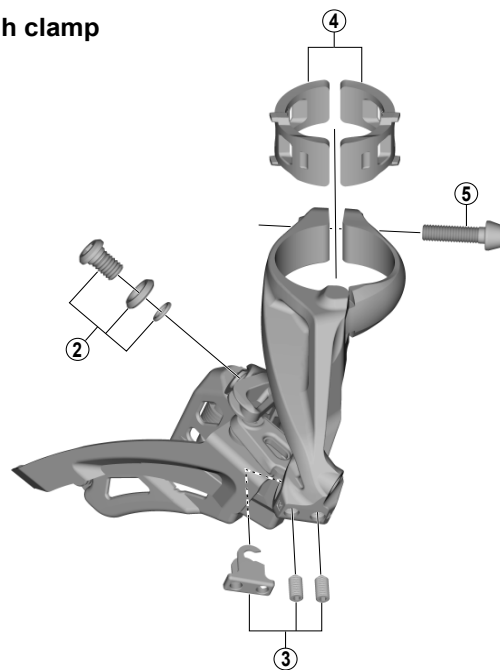

DEORE SIDE SWING Front Derailleur  
**FD-M612** (3x10-speed)

D-type

E-type

Low clamp

High clamp

ITEM NO.	SHIMANO CODE NO.	DESCRIPTION
* 1	Y5S415000	Clamp Bolt (M6 x 14.5)
2	Y5S898020	Cable Fixing Bolt Unit (M6 x 9.2)
3	Y5R198020	Stroke Adjust Screws (M4 x 8) & Plate
4	Y57Y98030	Clamp Band Adapters for S-size / Diameter 28.6 mm
	Y57Y98040	Clamp Band Adapters for M-size / Diameter 31.8 mm
5	Y5S207000	Clamp Bolt (M5 x 18.5)