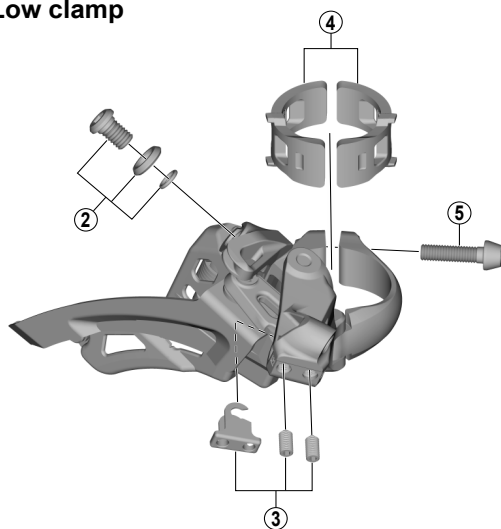

DEORE SIDE SWING Front Derailleur  
**FD-M612** (3x10-speed)

D-type

E-type

Low clamp

High clamp

ITEM NO.	SHIMANO CODE NO.	DESCRIPTION
* 1	Y5S415000	Clamp Bolt (M6 x 14.5)
2	Y5S898020	Cable Fixing Bolt Unit (M6 x 9.2)
3	Y5R198020	Stroke Adjust Screws (M4 x 8) & Plate
4	Y57Y98030	Clamp Band Adapters for S-size / Diameter 28.6 mm
	Y57Y98040	Clamp Band Adapters for M-size / Diameter 31.8 mm
5	Y5S207000	Clamp Bolt (M5 x 18.5)