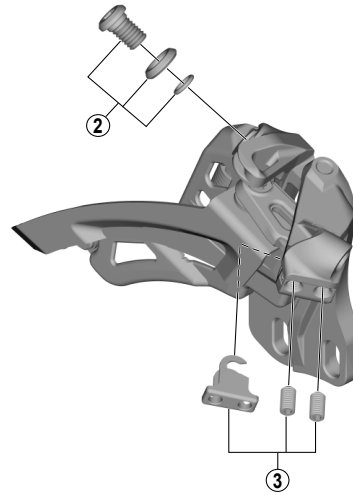

DEORE SIDE SWING Front Derailleur  
**FD-M612** (3x10-speed)

D-type

E-type

Low clamp

High clamp

ITEM NO.	SHIMANO CODE NO.	DESCRIPTION
* 1	Y5S415000	Clamp Bolt (M6 x 14.5)
2	Y5S898020	Cable Fixing Bolt Unit (M6 x 9.2)
3	Y5R198020	Stroke Adjust Screws (M4 x 8) & Plate
4	Y57Y98030	Clamp Band Adapters for S-size / Diameter 28.6 mm
	Y57Y98040	Clamp Band Adapters for M-size / Diameter 31.8 mm
5	Y5S207000	Clamp Bolt (M5 x 18.5)

Apr.-2019-3899A  
 © Shimano Inc. I

Specifications are subject to change without notice.

**SHIMANO**