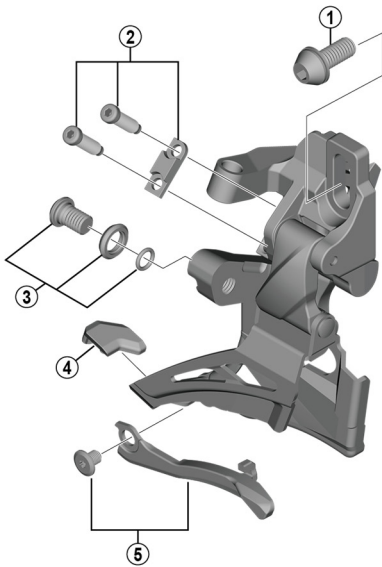

# DEORE Front Derailleur FD-M6025 (2x10-speed)

**D-type**

**E-type**

**Low clamp**

**High clamp**

ITEM NO.	SHIMANO CODE NO.	DESCRIPTION
* 1	Y5S415000	Clamp Bolt (M6 x 14.5)
2	Y5S898010	Stroke Adjust Screws (M4 x 13.7) & Plate
3	Y5S898020	Cable Fixing Bolt Unit
4	Y5RC08000	Rubber Pad B
5	Y5ZB98010	Chain Catcher & Fixing Bolt (M4 x 5)
6	Y5RD98010	Stroke Adjust Screws (M4 x 8.5) & Plate
7	Y57Y98040	Clamp Band Adapters for M-size / Diameter 31.8 mm
8	Y5S207000	Clamp Bolt (M5 x 18.5)

Apr.-2019-4185A  
© Shimano Inc. I

Specifications are subject to change without notice.