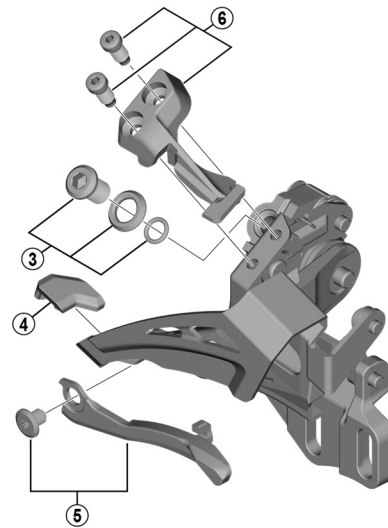

# DEORE Front Derailleur FD-M6025 (2x10-speed)

**D-type**

**E-type**

**Low clamp**

**High clamp**

ITEM NO.	SHIMANO CODE NO.	DESCRIPTION
* 1	Y5S415000	Clamp Bolt (M6 x 14.5)
2	Y5S898010	Stroke Adjust Screws (M4 x 13.7) & Plate
3	Y5S898020	Cable Fixing Bolt Unit
4	Y5RC08000	Rubber Pad B
5	Y5ZB98010	Chain Catcher & Fixing Bolt (M4 x 5)
6	Y5RD98010	Stroke Adjust Screws (M4 x 8.5) & Plate
7	Y57Y98040	Clamp Band Adapters for M-size / Diameter 31.8 mm
8	Y5S207000	Clamp Bolt (M5 x 18.5)

Apr.-2019-4185A  
© Shimano Inc. I

Specifications are subject to change without notice.