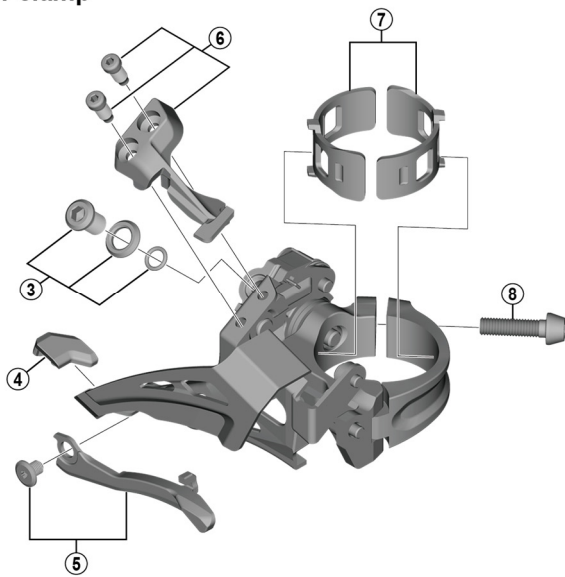

# DEORE Front Derailleur FD-M6025 (2x10-speed)

**D-type**

**E-type**

**Low clamp**

**High clamp**

ITEM NO.	SHIMANO CODE NO.	DESCRIPTION
* 1	Y5S415000	Clamp Bolt (M6 x 14.5)
2	Y5S898010	Stroke Adjust Screws (M4 x 13.7) & Plate
3	Y5S898020	Cable Fixing Bolt Unit
4	Y5RC08000	Rubber Pad B
5	Y5ZB98010	Chain Catcher & Fixing Bolt (M4 x 5)
6	Y5RD98010	Stroke Adjust Screws (M4 x 8.5) & Plate
7	Y57Y98040	Clamp Band Adapters for M-size / Diameter 31.8 mm
8	Y5S207000	Clamp Bolt (M5 x 18.5)

Apr.-2019-4185A  
© Shimano Inc. I

Specifications are subject to change without notice.