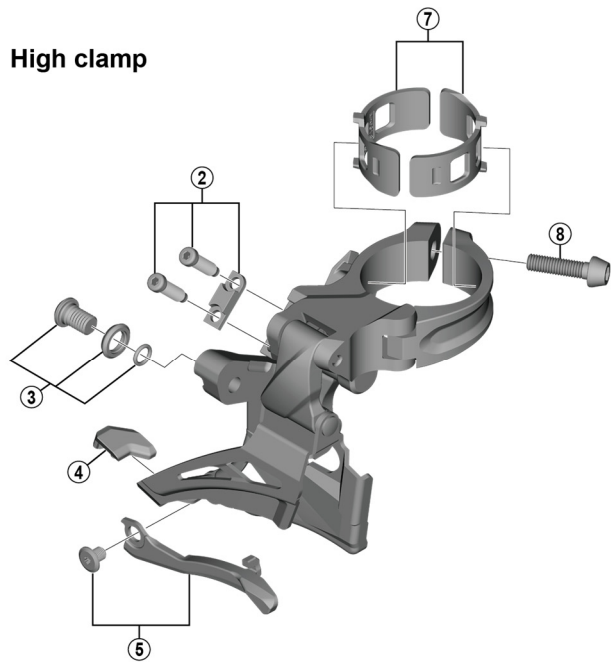

# DEORE Front Derailleur FD-M6025 (2x10-speed)

**D-type**

**E-type**

**Low clamp**

**High clamp**

ITEM NO.	SHIMANO CODE NO.	DESCRIPTION
* 1	Y5S415000	Clamp Bolt (M6 x 14.5)
2	Y5S898010	Stroke Adjust Screws (M4 x 13.7) & Plate
3	Y5S898020	Cable Fixing Bolt Unit
4	Y5RC08000	Rubber Pad B
5	Y5ZB98010	Chain Catcher & Fixing Bolt (M4 x 5)
6	Y5RD98010	Stroke Adjust Screws (M4 x 8.5) & Plate
7	Y57Y98040	Clamp Band Adapters for M-size / Diameter 31.8 mm
8	Y5S207000	Clamp Bolt (M5 x 18.5)