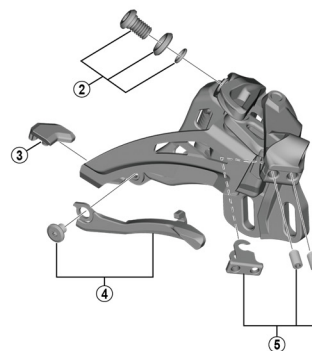

DEORE SIDE SWING Front Derailleur FD-M6020 (2x10-speed)

D-type

E-type

Low clamp

Middle clamp

High clamp

ITEM NO.	SHIMANO CODE NO.	DESCRIPTION
* 1	Y5S415000	Clamp Bolt (M6 x 14.5)
2	Y5S898020	Cable Fixing Bolt Unit (M6 x 9.2)
3	Y5RC08000	Rubber Pad B
4	Y5ZB98010	Chain Catcher & Fixing Bolt (M4 x 5)
5	Y5R198020	Stroke Adjust Screws (M4 x 8) & Plate
6	Y57Y98040	Clamp Band Adapters for M-size / Diameter 31.8 mm
7	Y5S207000	Clamp Bolt (M5 x 18.5)