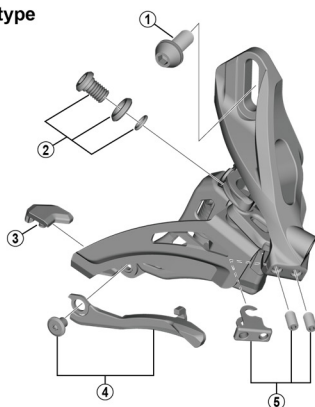

DEORE SIDE SWING Front Derailleur FD-M6020 (2x10-speed)

D-type

E-type

Low clamp

Middle clamp

High clamp

ITEM NO.	SHIMANO CODE NO.	DESCRIPTION
* 1	Y5S415000	Clamp Bolt (M6 x 14.5)
2	Y5S898020	Cable Fixing Bolt Unit (M6 x 9.2)
3	Y5RC08000	Rubber Pad B
4	Y5ZB98010	Chain Catcher & Fixing Bolt (M4 x 5)
5	Y5R198020	Stroke Adjust Screws (M4 x 8) & Plate
6	Y57Y98040	Clamp Band Adapters for M-size / Diameter 31.8 mm
7	Y5S207000	Clamp Bolt (M5 x 18.5)

Apr.-2019-4184A
© Shimano Inc. I

Specifications are subject to change without notice.

SHIMANO