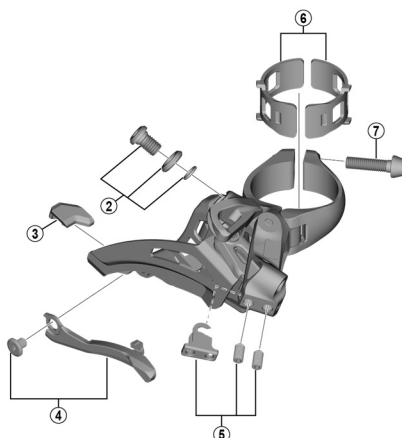

DEORE SIDE SWING Front Derailleur FD-M6020 (2x10-speed)

D-type

E-type

Low clamp

Middle clamp

High clamp

ITEM NO.	SHIMANO CODE NO.	DESCRIPTION
* 1	Y5S415000	Clamp Bolt (M6 x 14.5)
2	Y5S898020	Cable Fixing Bolt Unit (M6 x 9.2)
3	Y5RC08000	Rubber Pad B
4	Y5ZB98010	Chain Catcher & Fixing Bolt (M4 x 5)
5	Y5R198020	Stroke Adjust Screws (M4 x 8) & Plate
6	Y57Y98040	Clamp Band Adapters for M-size / Diameter 31.8 mm
7	Y5S207000	Clamp Bolt (M5 x 18.5)

Apr.-2019-4184A
© Shimano Inc. I

Specifications are subject to change without notice.

SHIMANO