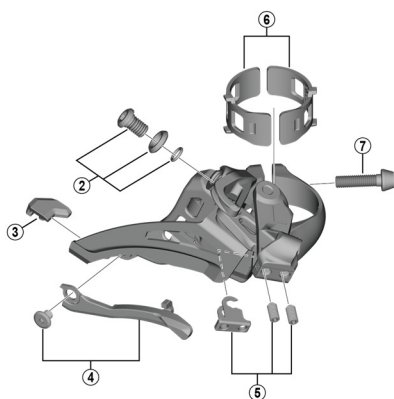

DEORE SIDE SWING Front Derailleur FD-M6020 (2x10-speed)

D-type

E-type

Low clamp

Middle clamp

High clamp

ITEM NO.	SHIMANO CODE NO.	DESCRIPTION
* 1	Y5S415000	Clamp Bolt (M6 x 14.5)
2	Y5S898020	Cable Fixing Bolt Unit (M6 x 9.2)
3	Y5RC08000	Rubber Pad B
4	Y5ZB98010	Chain Catcher & Fixing Bolt (M4 x 5)
5	Y5R198020	Stroke Adjust Screws (M4 x 8) & Plate
6	Y57Y98040	Clamp Band Adapters for M-size / Diameter 31.8 mm
7	Y5S207000	Clamp Bolt (M5 x 18.5)

Apr.-2019-4184A
© Shimano Inc. I

Specifications are subject to change without notice.

SHIMANO