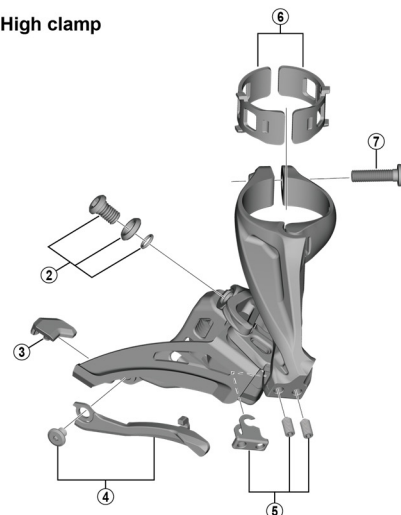

DEORE SIDE SWING Front Derailleur FD-M6020 (2x10-speed)

D-type

E-type

Low clamp

Middle clamp

High clamp

ITEM NO.	SHIMANO CODE NO.	DESCRIPTION
* 1	Y5S415000	Clamp Bolt (M6 x 14.5)
2	Y5S898020	Cable Fixing Bolt Unit (M6 x 9.2)
3	Y5RC08000	Rubber Pad B
4	Y5ZB98010	Chain Catcher & Fixing Bolt (M4 x 5)
5	Y5R198020	Stroke Adjust Screws (M4 x 8) & Plate
6	Y57Y98040	Clamp Band Adapters for M-size / Diameter 31.8 mm
7	Y5S207000	Clamp Bolt (M5 x 18.5)

Apr.-2019-4184A
© Shimano Inc. I

Specifications are subject to change without notice.

SHIMANO