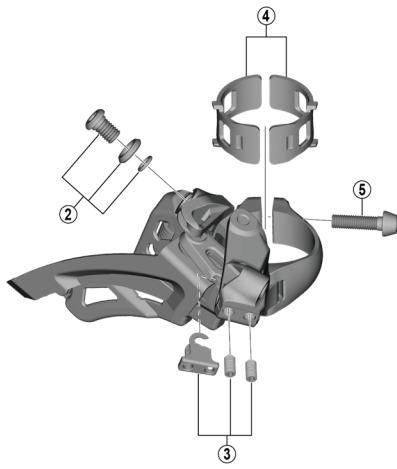

# DEORE SIDE SWING Front Derailleur FD-M6000 (3x10-speed)

D-type

E-type

Low clamp

Middle clamp

High clamp

ITEM NO.	SHIMANO CODE NO.	DESCRIPTION	INTERCHANGEABILITY
* 1	Y5S415000	Clamp Bolt (M6 x 14.5)	A
2	Y5S898020	Cable Fixing Bolt Unit (M6 x 9.2)	A
3	Y5R198020	Stroke Adjust Screws (M4 x 8) & Plate	A
4	Y57Y98040	Clamp Band Adapters for M-size / Diameter 31.8 mm	A
5	Y5S207000	Clamp Bolt (M5 x 18.5)	A

A: Same parts.

B: Parts are usable, but differ in materials, appearance, finish, size, etc.

Absence of mark indicates non-interchangeability.

Specifications are subject to change without notice.

FD-M7000

Apr.-2019-4186A