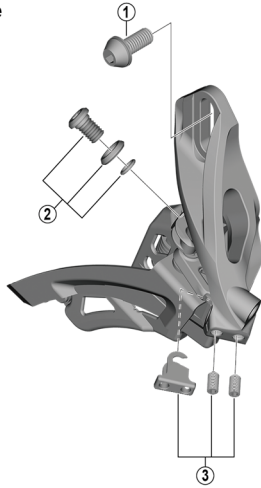

# DEORE SIDE SWING Front Derailleur FD-M6000 (3x10-speed)

D-type

E-type

Low clamp

Middle clamp

High clamp

ITEM NO.	SHIMANO CODE NO.	DESCRIPTION	INTERCHANGEABILITY
* 1	Y5S415000	Clamp Bolt (M6 x 14.5)	A
2	Y5S898020	Cable Fixing Bolt Unit (M6 x 9.2)	A
3	Y5R198020	Stroke Adjust Screws (M4 x 8) & Plate	A
4	Y57Y98040	Clamp Band Adapters for M-size / Diameter 31.8 mm	A
5	Y5S207000	Clamp Bolt (M5 x 18.5)	A

A: Same parts.

B: Parts are usable, but differ in materials, appearance, finish, size, etc.

Absence of mark indicates non-interchangeability.

Specifications are subject to change without notice.

FD-M7000

Apr.-2019-4186A