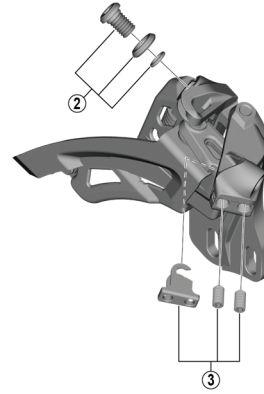

# DEORE SIDE SWING Front Derailleur FD-M6000 (3x10-speed)

D-type

E-type

Low clamp

Middle clamp

High clamp

ITEM NO.	SHIMANO CODE NO.	DESCRIPTION	INTERCHANGEABILITY
* 1	Y5S415000	Clamp Bolt (M6 x 14.5)	A
2	Y5S898020	Cable Fixing Bolt Unit (M6 x 9.2)	A
3	Y5R198020	Stroke Adjust Screws (M4 x 8) & Plate	A
4	Y57Y98040	Clamp Band Adapters for M-size / Diameter 31.8 mm	A
5	Y5S207000	Clamp Bolt (M5 x 18.5)	A

A: Same parts.

B: Parts are usable, but differ in materials, appearance, finish, size, etc.

Absence of mark indicates non-interchangeability.

Specifications are subject to change without notice.

FD-M7000

Apr.-2019-4186A