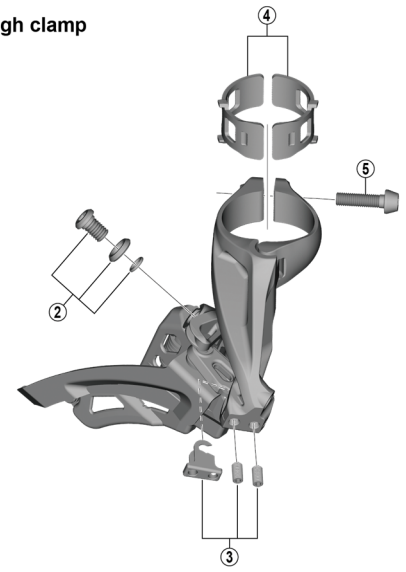

# DEORE SIDE SWING Front Derailleur FD-M6000 (3x10-speed)

D-type

E-type

Low clamp

Middle clamp

High clamp

ITEM NO.	SHIMANO CODE NO.	DESCRIPTION	INTERCHANGEABILITY
* 1	Y5S415000	Clamp Bolt (M6 x 14.5)	A
2	Y5S898020	Cable Fixing Bolt Unit (M6 x 9.2)	A
3	Y5R198020	Stroke Adjust Screws (M4 x 8) & Plate	A
4	Y57Y98040	Clamp Band Adapters for M-size / Diameter 31.8 mm	A
5	Y5S207000	Clamp Bolt (M5 x 18.5)	A

A: Same parts.

B: Parts are usable, but differ in materials, appearance, finish, size, etc.

Absence of mark indicates non-interchangeability.

Specifications are subject to change without notice.

FD-M7000

Apr.-2019-4186A