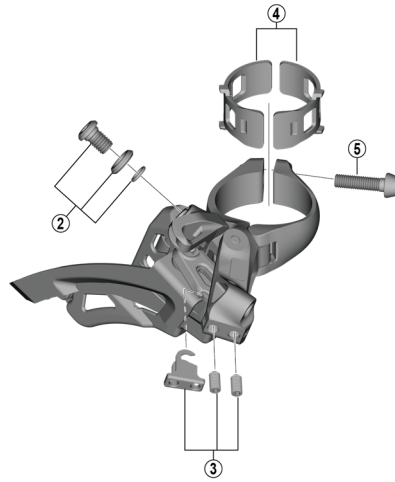

# DEORE SIDE SWING Front Derailleur FD-M6000 (3x10-speed)

D-type

E-type

Low clamp

Middle clamp

High clamp

ITEM NO.	SHIMANO CODE NO.	DESCRIPTION	INTERCHANGEABILITY
* 1	Y5S415000	Clamp Bolt (M6 x 14.5)	A
2	Y5S898020	Cable Fixing Bolt Unit (M6 x 9.2)	A
3	Y5R198020	Stroke Adjust Screws (M4 x 8) & Plate	A
4	Y57Y98040	Clamp Band Adapters for M-size / Diameter 31.8 mm	A
5	Y5S207000	Clamp Bolt (M5 x 18.5)	A

A: Same parts.

B: Parts are usable, but differ in materials, appearance, finish, size, etc.

Absence of mark indicates non-interchangeability.

Specifications are subject to change without notice.

FD-M7000

Apr.-2019-4186A