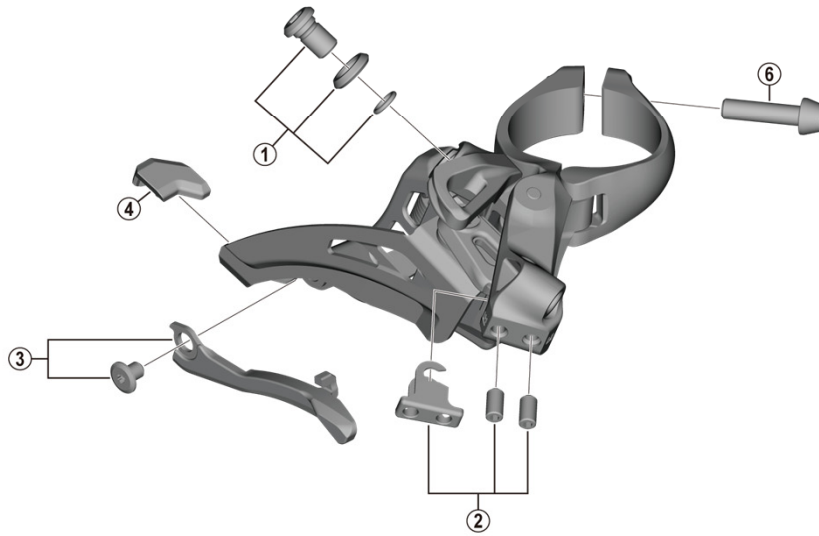

DEORE SIDE SWING Front Derailleur FD-M4100 (2x10-speed)

Middle clamp band type

ITEM NO.	SHIMANO CODE NO.	DESCRIPTION
1	Y5S898020	Cable Fixing Screw Unit (M6 x 9.2)
2	Y5R198020	Stroke Adjust Screws (M4 x 8) & Plate
3	Y5ZB98010	Chain Catcher Unit
4	Y5RC08000	Rubber Pad B
5	Y5S415000	Clamp Screw (M6 x 14.5)
6	Y5S207000	Clamp Screw (M5 x 18.5)