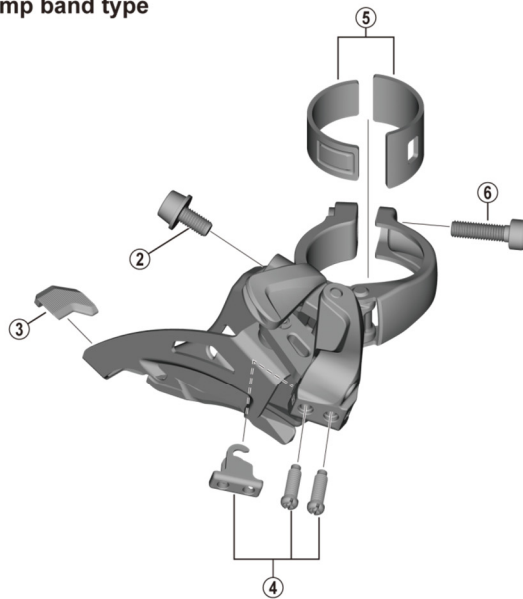

ALIVIO SIDE SWING Front Derailleur FD-M4020 (2x9-speed)

Mid clamp band type

ITEM NO.	SHIMANO CODE NO.	DESCRIPTION
1	Y2CM00020	Clamp Bolt (M6 x 14.5)
* 2	Y2CL000M0	Cable Fixing Bolt (M5 x 10.5)
3	Y2CL00080	Rubber Pad
4	Y2CL98020	Stroke Adjust Screws (M4 x 12.7) & Plate
5	Y2B198010	Clamp Band Adapter Unit for S-size / Diameter 28.6 mm
	Y2B198020	Clamp Band Adapter Unit for M-size / Diameter 31.8 mm
6	Y5PC18000	Clamp Bolt (M5 x 18)