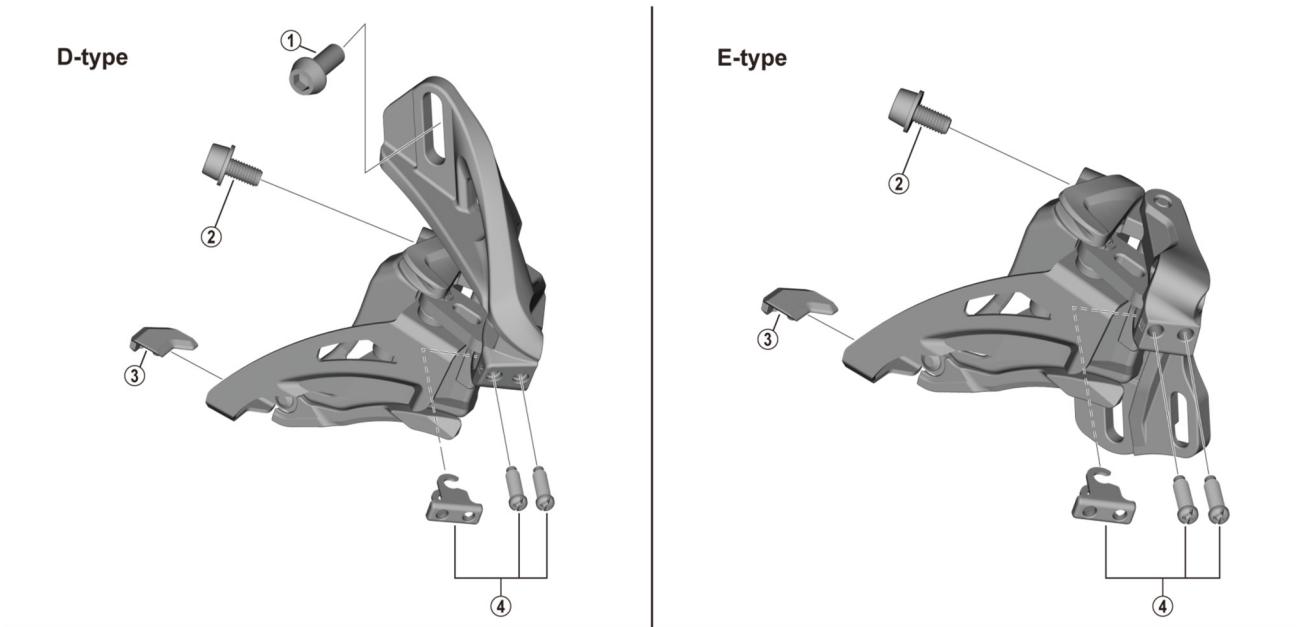

ALIVIO SIDE SWING Front Derailleur FD-M4020 (2x9-speed)

Mid clamp band type

ITEM NO.	SHIMANO CODE NO.	DESCRIPTION
1	Y2CM00020	Clamp Bolt (M6 x 14.5)
* 2	Y2CL000M0	Cable Fixing Bolt (M5 x 10.5)
3	Y2CL00080	Rubber Pad
4	Y2CL98020	Stroke Adjust Screws (M4 x 12.7) & Plate
5	Y2B198010	Clamp Band Adapter Unit for S-size / Diameter 28.6 mm
	Y2B198020	Clamp Band Adapter Unit for M-size / Diameter 31.8 mm
6	Y5PC18000	Clamp Bolt (M5 x 18)