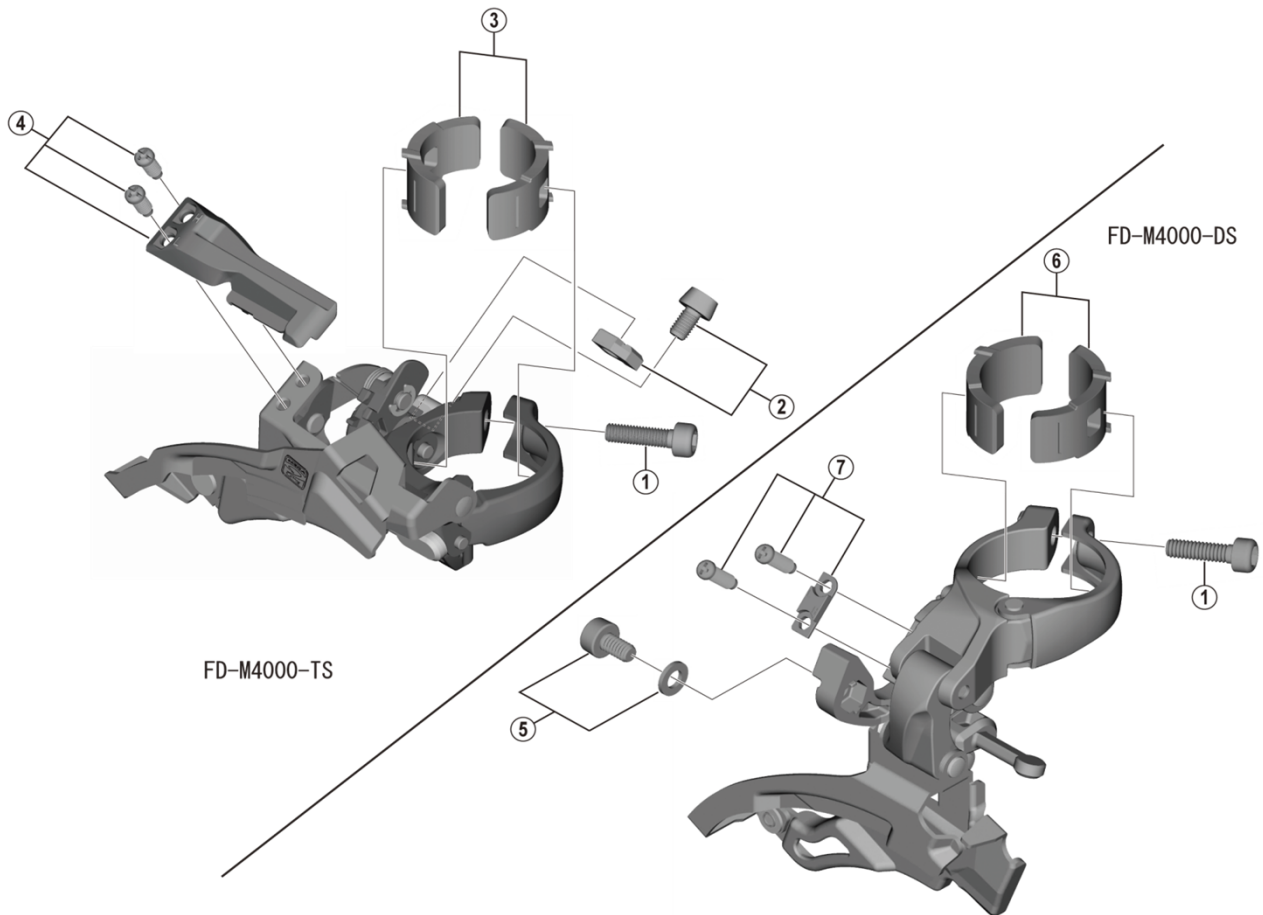

ALIVIO Front Derailleur
FD-M4000-TS
FD-M4000-DS

ITEM NO.	SHIMANO CODE NO.	DESCRIPTION	INTERCHANGEABILITY			
			FD-M590-10	FD-M430	FD-M431	FD-M390
1	Y5PC18000	Clamp Screw (M5 x 18)	B	B	B	B
2	Y5PC98010	Cable Fixing Bolt (M5 x 8.1) & Nut for TS		B		B
*	Y5PC98030	Clamp Band Adapter Unit for S-size / Diameter 28.6 mm for TS				
*	Y5PC98040	Clamp Band Adapter Unit for M-size / Diameter 31.8 mm for TS				
4	Y5PC98020	Stroke Adjust Screws (M4 x 9.2) & Plate for TS				
5	Y2B998010	Cable Fixing Screw (M5 x 8.1) & Plate for DS				
*	Y5RN98010	Clamp Band Adapter Unit for S-size / Diameter 28.6 mm for DS				
*	Y5RN98020	Clamp Band Adapter Unit for M-size / Diameter 31.8 mm for DS				
7	Y5PE98020	Stroke Adjust Screws (M4 x 12.7) & Plate for DS				

A: Same parts.

B: Parts are usable, but differ in materials, appearance, finish, size, etc.

Absence of mark indicates non-interchangeability.

Specifications are subject to change without notice.

Sep.-2020-3655A