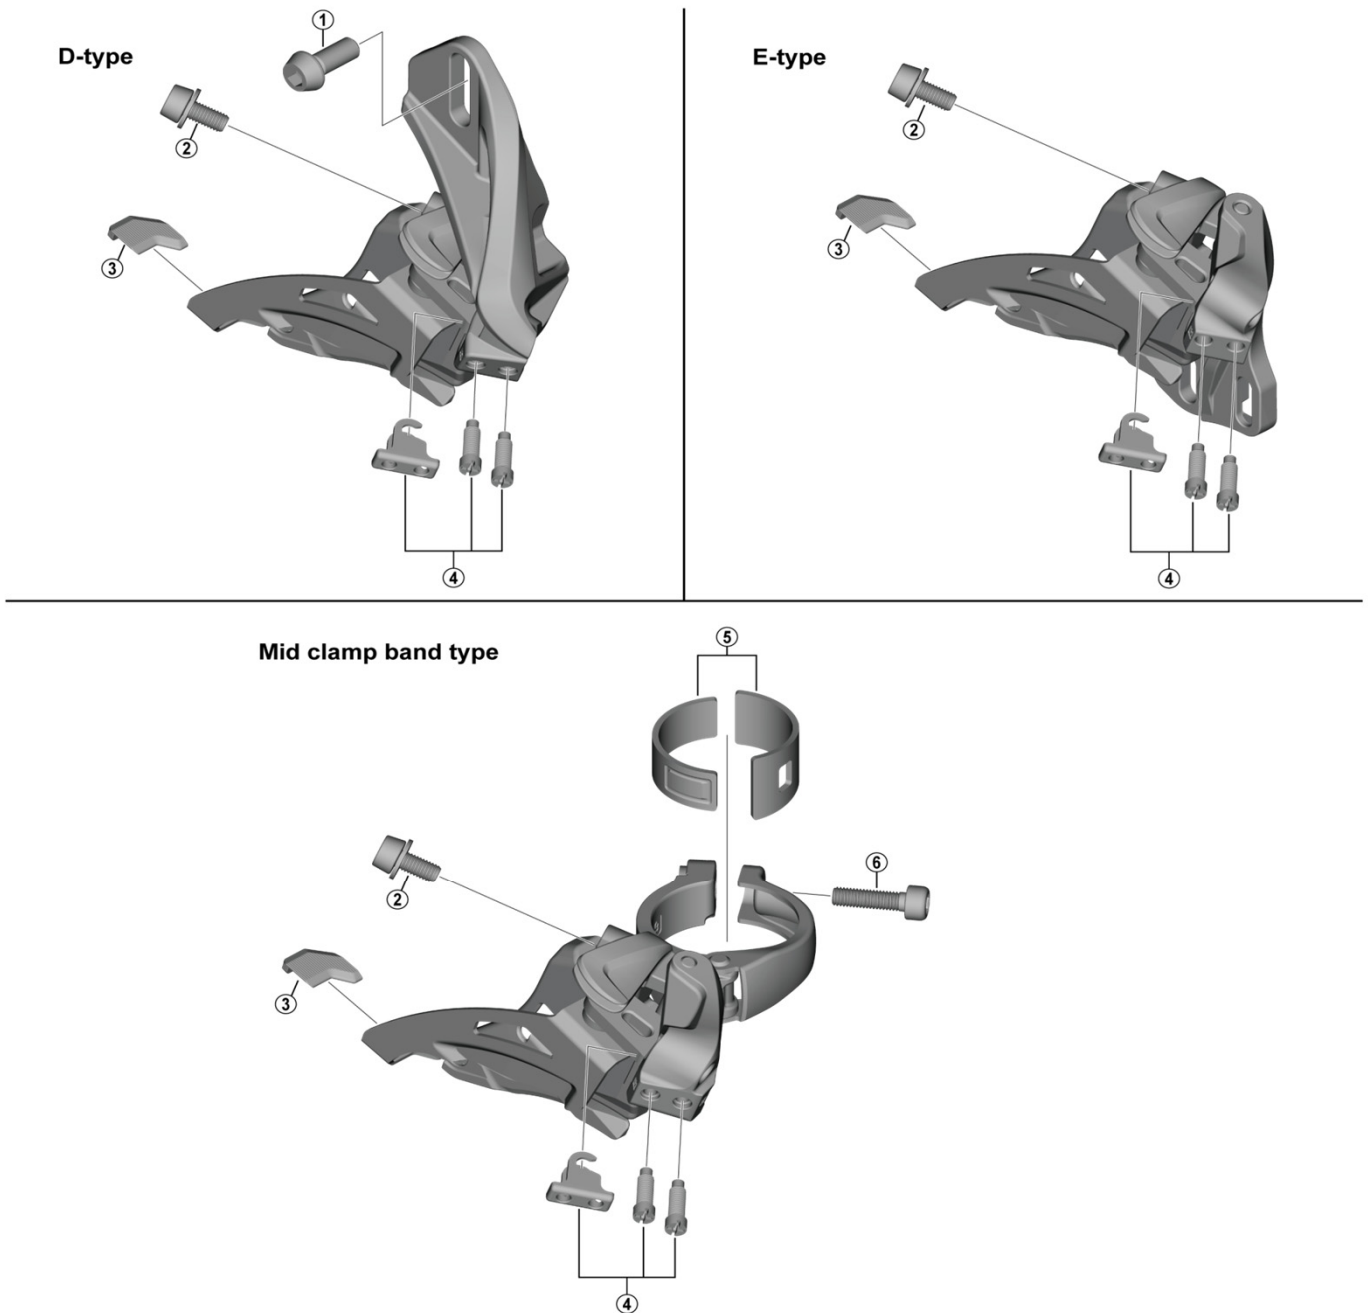

# ALIVIO SIDE SWING Front Derailleur FD-M3120 (2x9-speed)

ITEM NO.	SHIMANO CODE NO.	DESCRIPTION	INTERCHANGEABILITY		
			FD-M4020-M/D/E	FD-M4000-M	FD-M3100-M
1	Y2CM00020	Clamp Screw (M6 x 14.5)	A		
2	Y2CL000M0	Cable Fixing Screw (M5 x 10.5)	A	A	A
3	Y2CL00080	Rubber Pad	A		
4	Y2HG98010	Stroke Adjust Screws (M4 x 13) & Plate	B	B	A
5	Y2B198010	Clamp Band Adapter Unit for S-size / Diameter 28.6 mm	A	A	A
	Y2B198020	Clamp Band Adapter Unit for M-size / Diameter 31.8 mm	A	A	A
6	Y59L19300	Clamp Screw (M5 x 16.5)	B	B	A