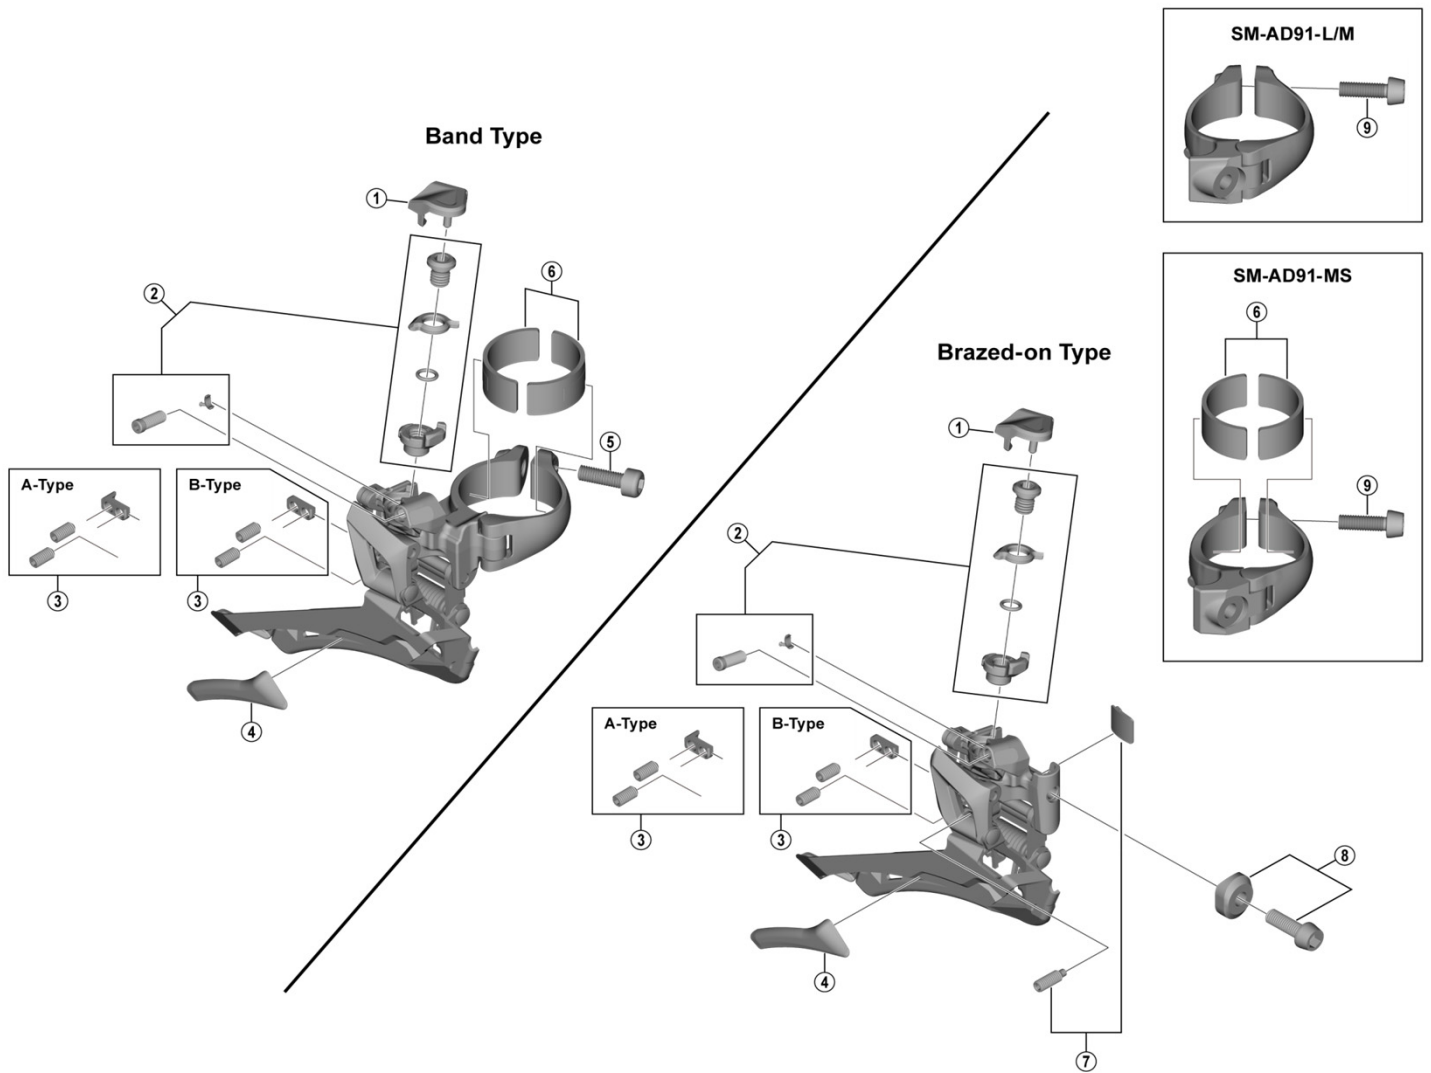

SHIMANO 105 Front Derailleur FD-5801 (2x11-speed)

ITEM NO.	SHIMANO CODE NO.	DESCRIPTION	INTERCHANGEABILITY
1	Y5ZS22000	Link Cover	
2	Y2C098010	Cable Fixing Screw Unit and Cable Adjust Screw Unit	
* 3	Y2C098020	Adjust Screws and Plate (A-Type)	
* 3	Y2ES98010	Adjust Screws and Plate (B-Type)	
4	Y2BA12000	Inner Skid Plate	
5	Y5BG07900	Clamp Screw (M5 x 17.5)	
6	Y5P198030	Clamp Band Adapter Unit for S-size / Diameter 28.6 mm	A
7	Y2C098030	Support Screw and Plate	A
8	Y5P898010	Clamp Screw (M5 x 15) and Radius Washer	A
9	Y5ZS39000	Clamp Screw (M5 x 17)	

A: Same parts.

B: Parts are usable, but differ in materials, appearance, finish, size, etc.

Absence of mark indicates non-interchangeability.

Specifications are subject to change without notice.

FD-6800

Aug.-2020-4258D