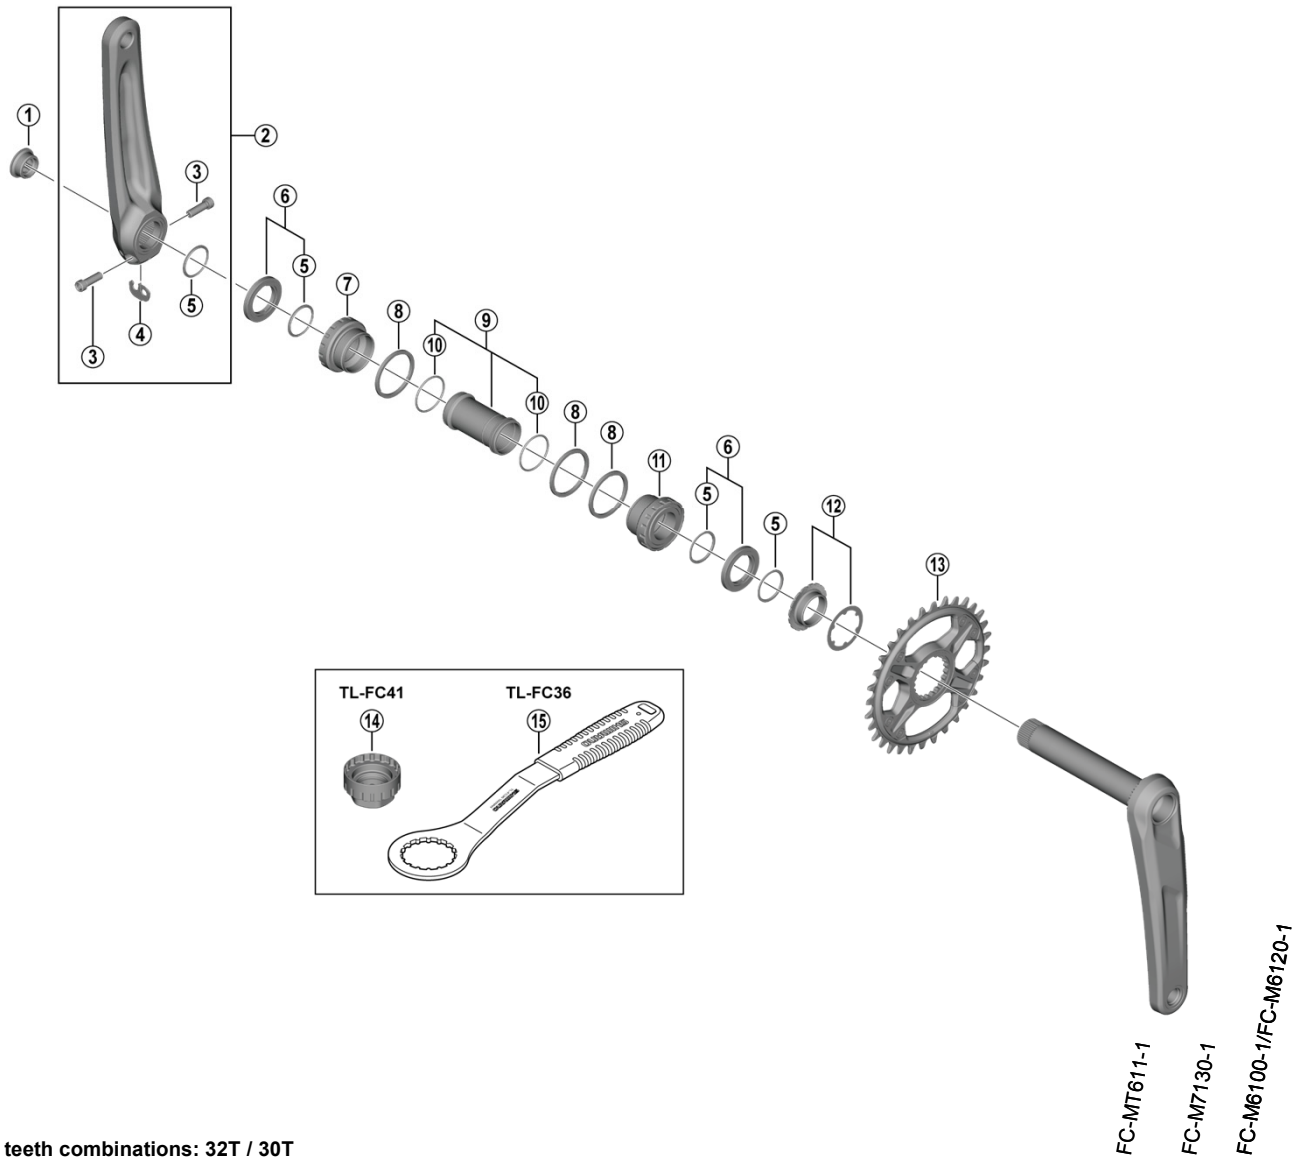

DEORE Crankset FC-M6130-1 SM-BB52

• Chaining teeth combinations: 32T / 30T

ITEM NO.	SHIMANO CODE NO.	DESCRIPTION	INTERCHANGEABILITY		
			A	B	A
1	Y0J620000	Crank Arm Fixing Screw	A	A	A
2	Y0L198010	Left Hand Crank Arm Unit 170 mm	B	B	A
	Y0L198020	Left Hand Crank Arm Unit 175 mm	B	B	A
3	Y1GS00030	Clamp Screw (M6 x 19)	A		A
4	Y0J698050	Plate	A	A	A
5	Y1F316000	Ring	A	A	A
6	Y0J798010	Spacer T4.5 & Ring		B	
7	Y1RP98050	Left Hand Adapter (B.C.1.37" x 24T) English Thread (SM-BB52)	A		A
8	Y1F813000	Spacer (2.5 mm)	A		A
9	Y1J898060	Inner Cover & O-Ring	A		A
10	Y1TF21000	O-Ring	A		A
11	Y1RP98060	Right Hand Adapter (B.C.1.37" x 24T) English Thread (SM-BB52)	A		A
12	Y0L198030	Lock Ring & Washer	A	B	A
13	Y0L198040	Chainring 30T	B	B	A
	Y0L198050	Chainring 32T	B	B	A
14	Y13098720	TL-FC41 Front Chaining Direct Mount Tool	A	A	A
15	Y13098000	TL-FC36 Adapter Tool	A	A	A

A: Same parts.

B: Parts are usable, but differ in materials, appearance, finish, size, etc.

Absence of mark indicates non-interchangeability.

Specifications are subject to change without notice.

Jun.-2020-4758