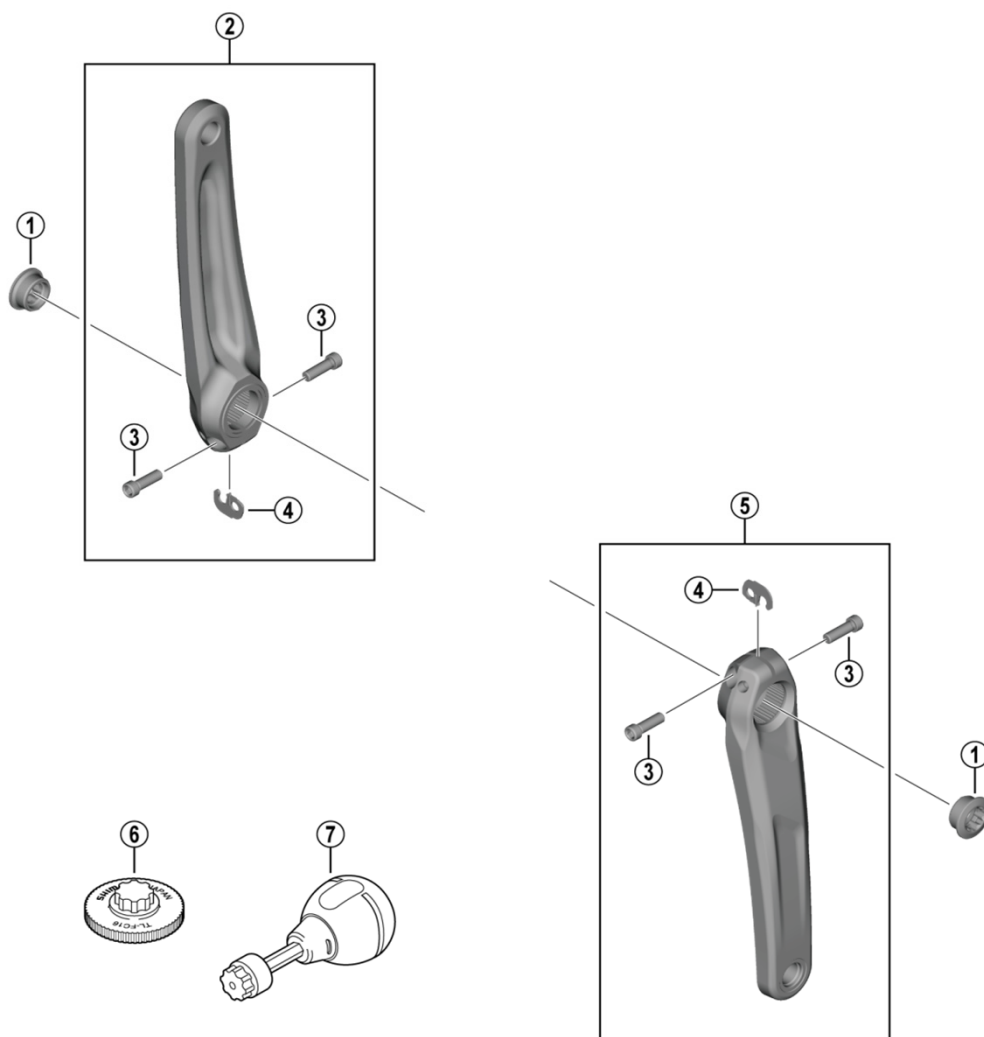

# Crankset FC-EM600

ITEM NO.	SHIMANO CODE NO.	DESCRIPTION
1	Y0J620000	Crank Arm Fixing Screw
2	Y0KW98010	Left Hand Crank Arm Unit 160 mm
	Y0KW98020	Left Hand Crank Arm Unit 165 mm
	Y0KW98030	Left Hand Crank Arm Unit 170 mm
	Y0KW98040	Left Hand Crank Arm Unit 175 mm
3	Y1GS00030	Clamp Screw with Washer (M6 x 21)
4	Y0J698050	Plate
5	Y0KW98050	Right Hand Crank Arm Unit 160 mm
	Y0KW98060	Right Hand Crank Arm Unit 165 mm
	Y0KW98070	Right Hand Crank Arm Unit 170 mm
	Y0KW98080	Right Hand Crank Arm Unit 175 mm
6	Y13009220	TL-FC16 HOLLOWTECH II Crank Arm Tool
7	Y13098280	TL-FC18 HOLLOWTECH II Crank Arm Tool