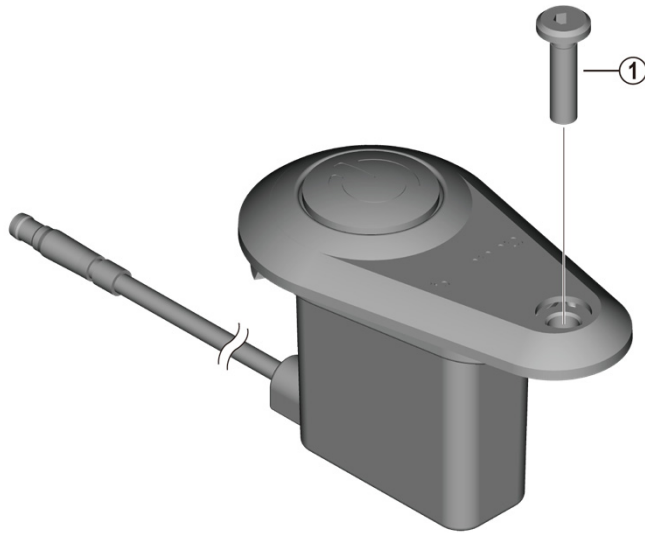

Satellite System On/Off Switch

EW-SW300

ITEM NO.	SHIMANO CODE NO.	DESCRIPTION
1	Y71J00014	Fixing Screw (M3)

Sep.-2020-4726

© Shimano Inc. I

Specifications are subject to change without notice.

SHIMANO