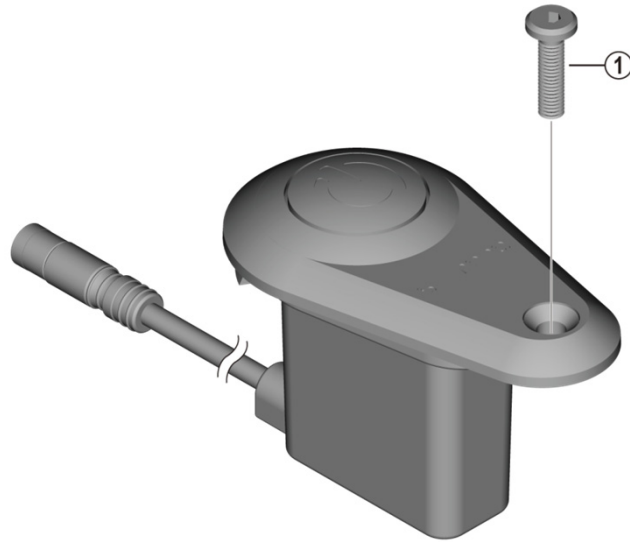

Satellite System On/Off Switch

EW-SW100

ITEM NO.	SHIMANO CODE NO.	DESCRIPTION
1	Y71J00014	Fixing Screw (M3)

Apr.-2020-4535A

© Shimano Inc. I

Specifications are subject to change without notice.

SHIMANO