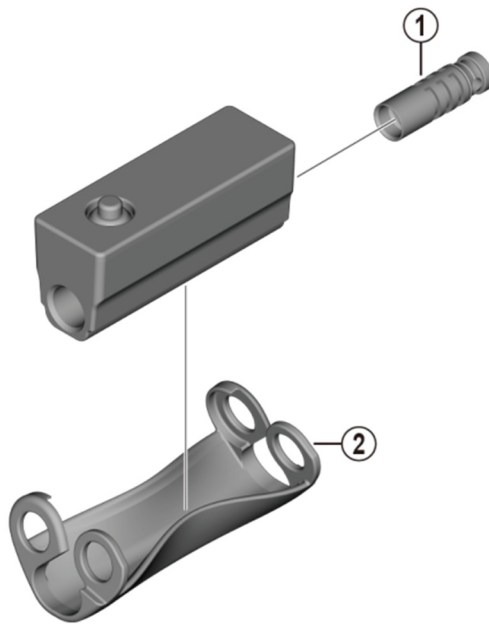

Junction  
**EW-EN100**

---

ITEM NO.	SHIMANO CODE NO.	DESCRIPTION
1	Y6VE15000	Dummy Plug
2	Y78T00050	Adapter

Oct.-2018-4438  
© Shimano Inc. I

Specifications are subject to change without notice.

**SHIMANO**