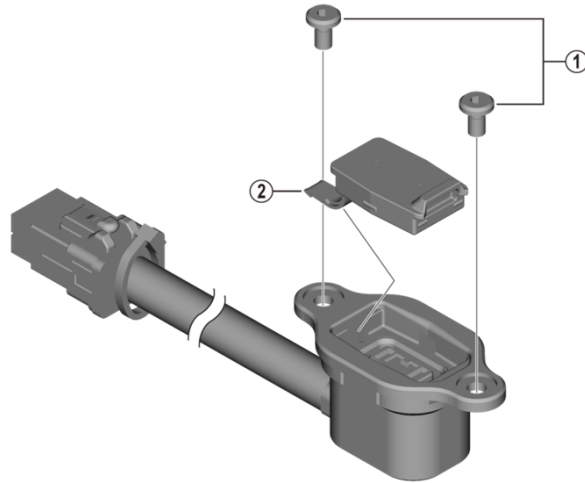

Satellite Charging Port EW-CP100

ITEM NO.	SHIMANO CODE NO.	DESCRIPTION
1	Y7GW98010	Fixing Bolt (M3) 2 pcs.
2	Y7GW00011	Cover

Nov.-2019-4534

© Shimano Inc. I

Specifications are subject to change without notice.