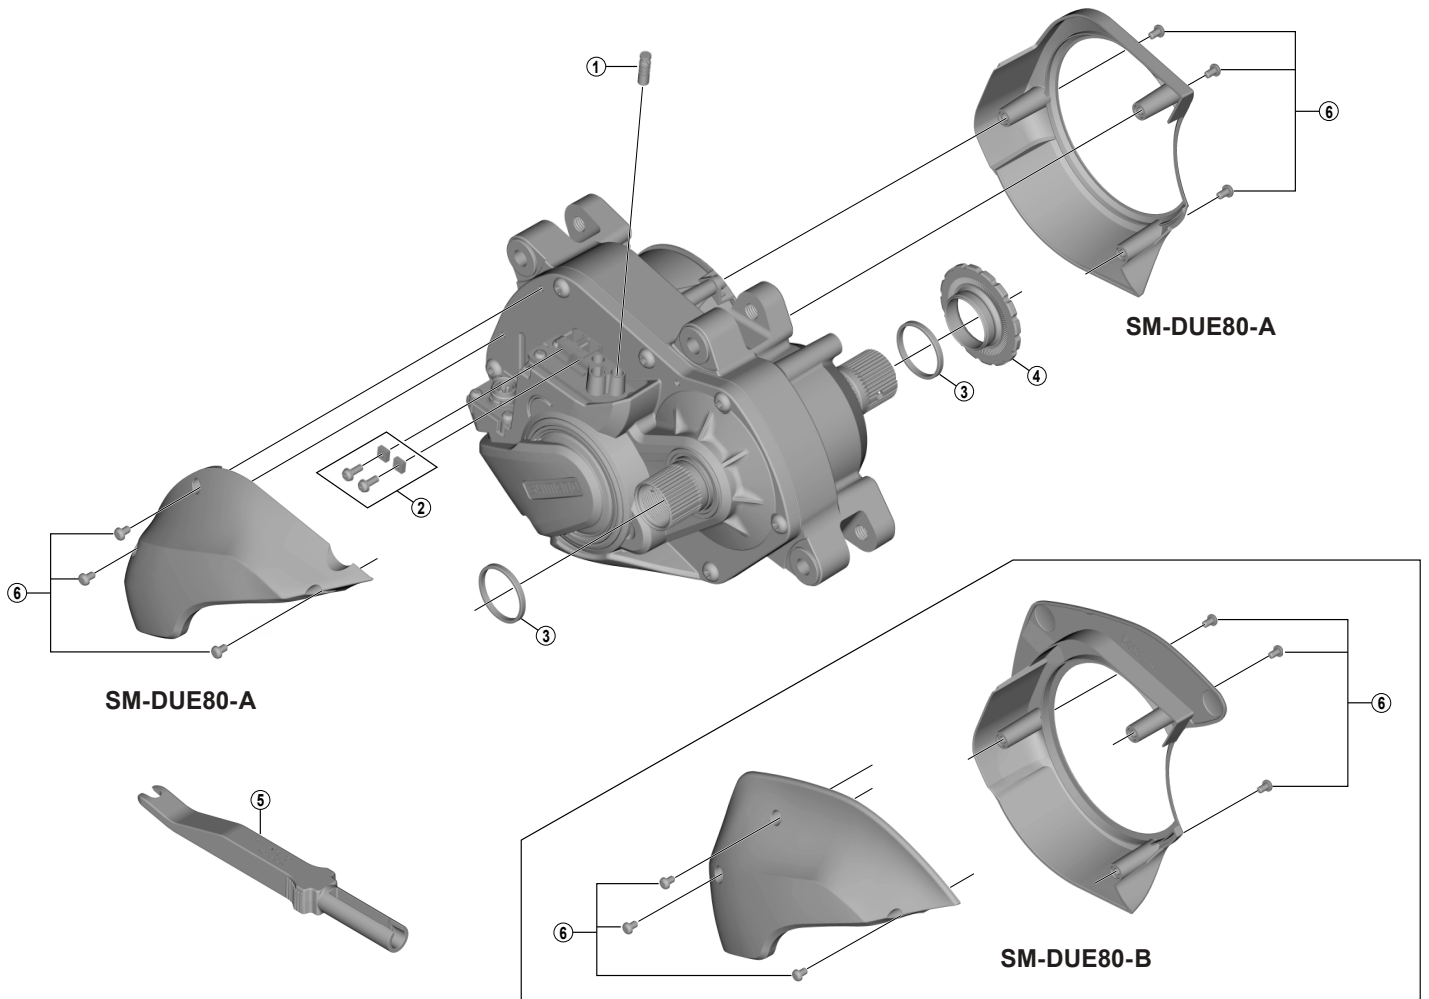

Drive Unit
DU-E8000
SM-DUE80 Drive Unit Cover

ITEM NO.	SHIMANO CODE NO.	DESCRIPTION
1	Y6VE15000	Dummy Plug
2	Y72F98010	Screw (2 pcs.) & Nut (2 pcs.)
3	Y72F00018	SPACER SPINDLE
* 4	Y78N00085	LOCK RING
5	Y6VE16000	TL-EW02 Plug Tool
* 6	Y72G98020	Cover Fixing Bolts (3 pcs.)
	Y72G98010	Cover Fixing Bolts (6 pcs.)