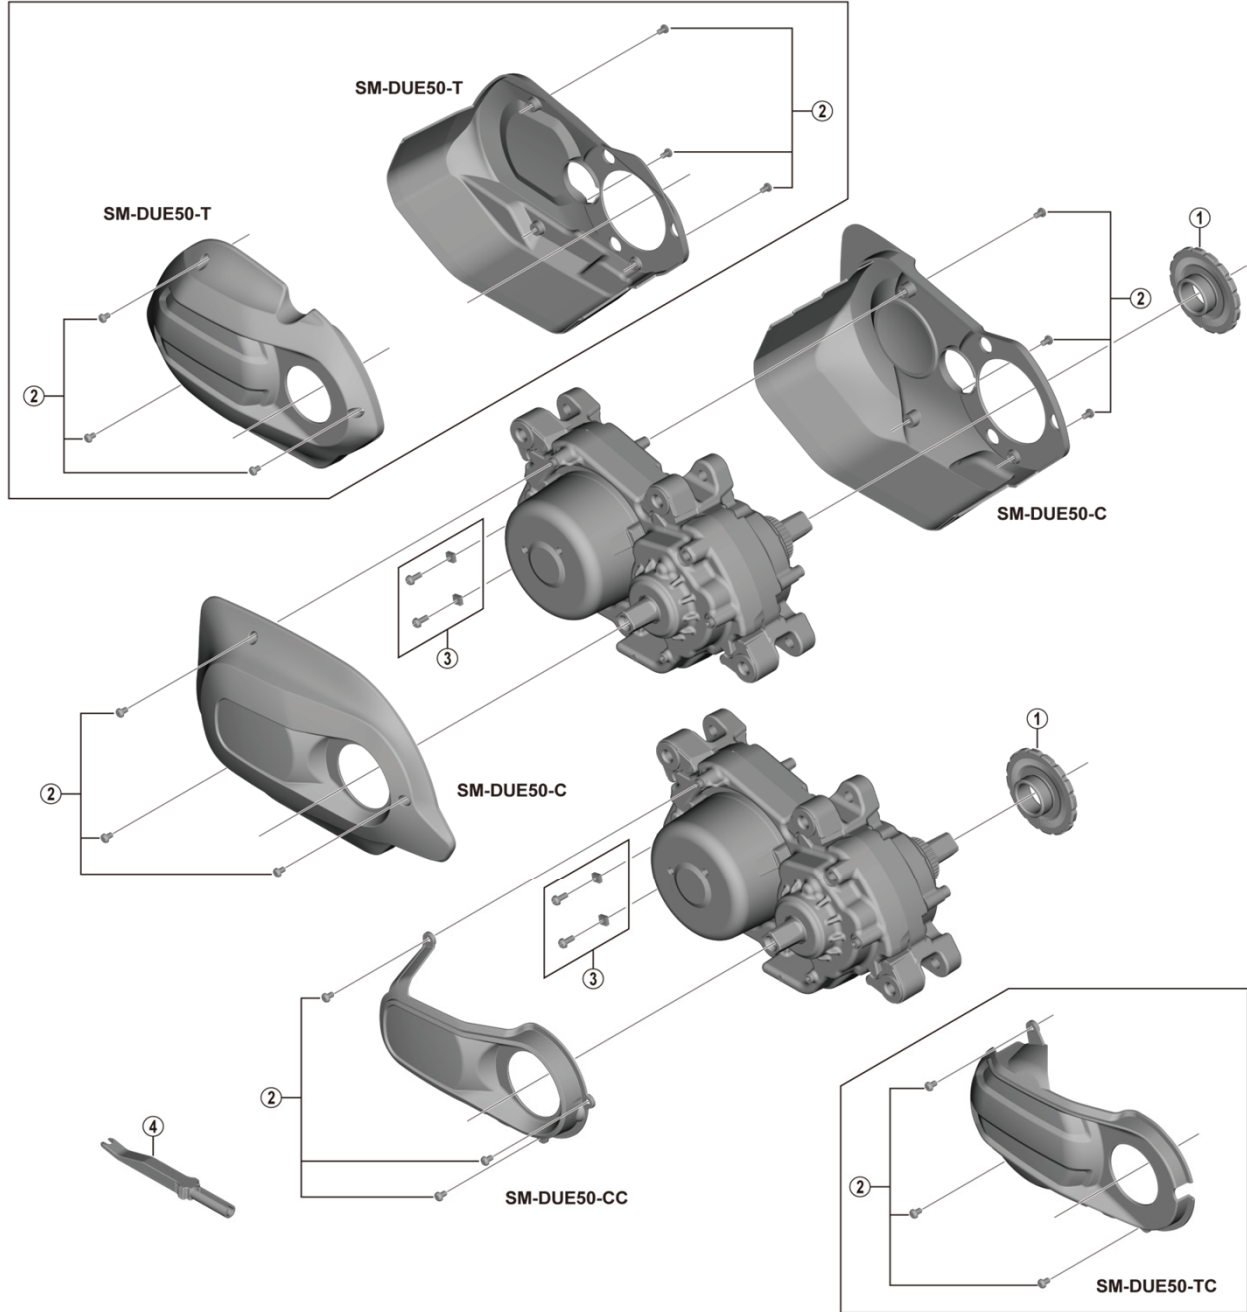

Drive Unit
DU-E5080
SM-DUE50 Drive Unit Cover

ITEM NO.	SHIMANO CODE NO.	DESCRIPTION
1	Y79H00480	Lock Ring
2	Y72G98020	Cover Fixing Bolts (3 pcs.)
	Y72G98010	Cover Fixing Bolts (6 pcs.)
3	Y72F98010	Screw (2 pcs.) & Nut (2 pcs.)
4	Y6VE16000	TL-EW02 Plug Tool