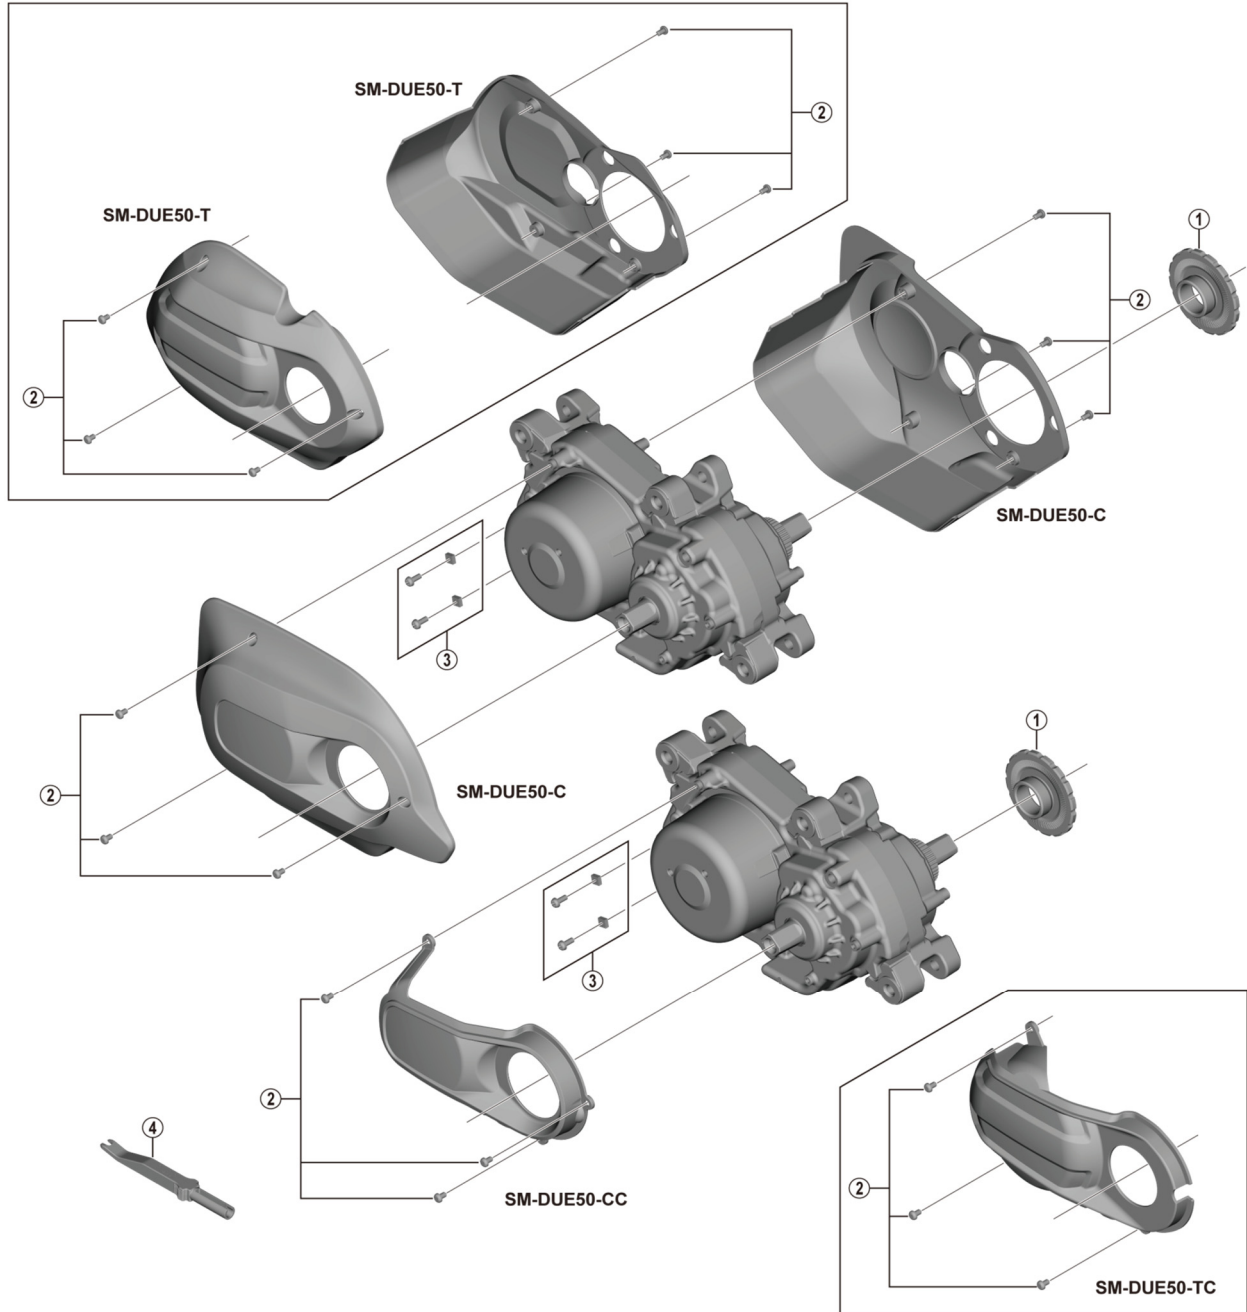

Drive Unit
DU-E5000
SM-DUE50 Drive Unit Cover

ITEM NO.	SHIMANO CODE NO.	DESCRIPTION
1	Y79H00480	Lock Ring
2	Y72G98020	Cover Fixing Bolts (3 pcs.)
	Y72G98010	Cover Fixing Bolts (6 pcs.)
3	Y72F98010	Screw (2 pcs.) & Nut (2 pcs.)
4	Y6VE16000	TL-EW02 Plug Tool