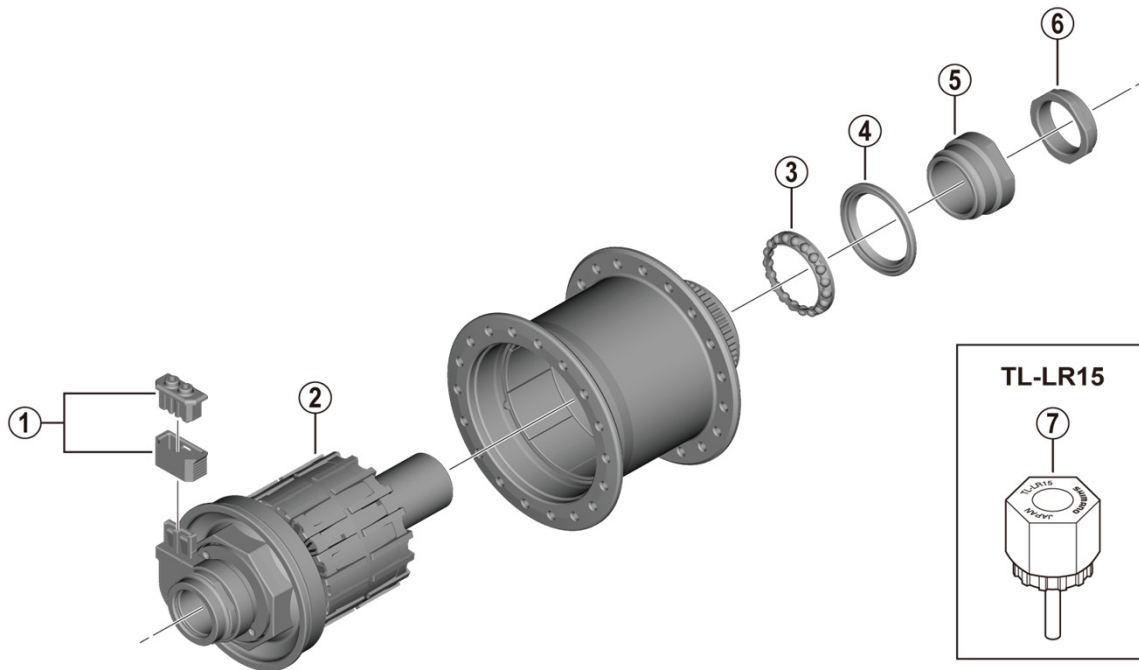

# Hub Dynamo DH-UR708-3D 6V-3W / Disc Brake Compatible

ITEM NO.	SHIMANO CODE NO.	DESCRIPTION	INTERCHANGEABILITY	
			DH-UR708-3D	DH-3D37
1	Y2SS98030	Connector Cap & Cover	A	A
2	Y2GC98010	Internal Assembly (Silver)		
	Y2GC98020	Internal Assembly (Black)		
3	Y2GC98030	Ball Retainer (1/8" x 19)		
4	Y2GC00070	Seal Ring		
5	Y2GC00060	Left Hand Cone		
6	Y2GC00080	Left Hand Lock Nut		
7	Y12009230	Lock Ring Removal Tool (TL-LR15)	A	A

A: Same parts.

B: Parts are usable, but differ in materials, appearance, finish, size, etc.

Absence of mark indicates non-interchangeability.

Specifications are subject to change without notice.

Jun.-2020-4710