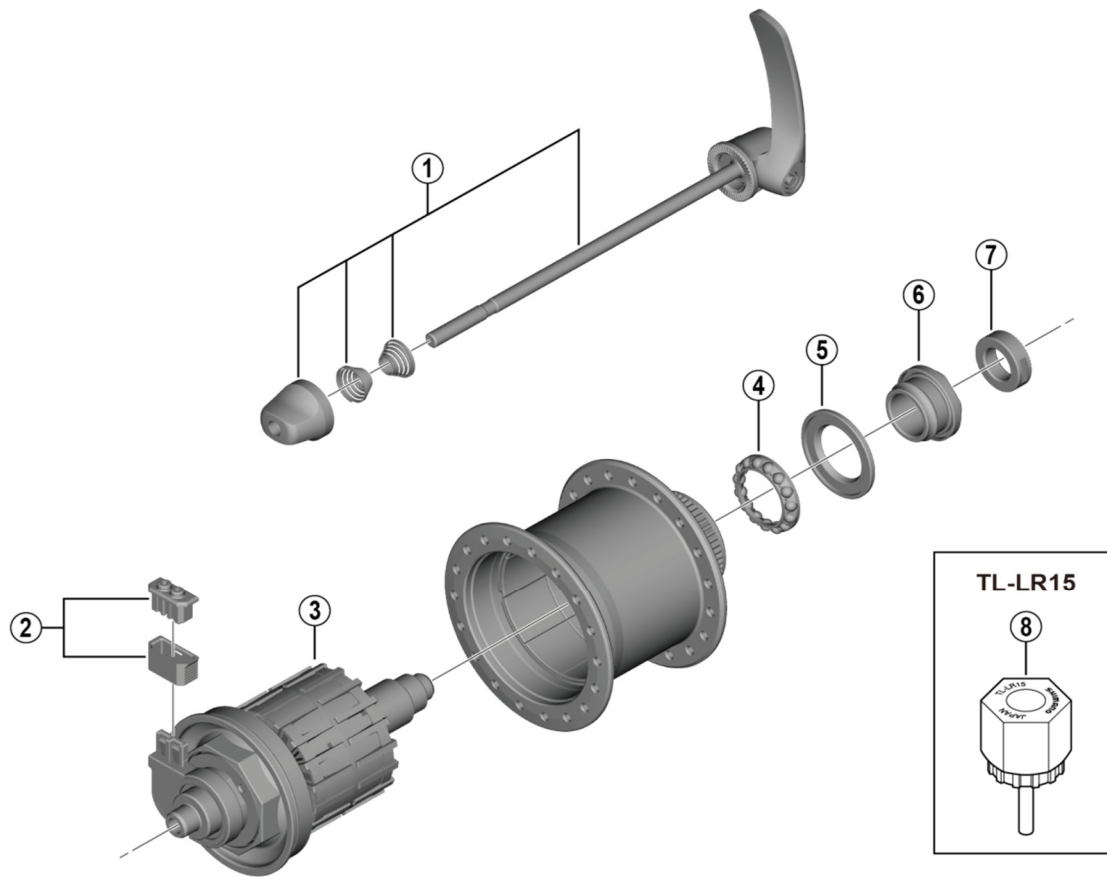

Hub Dynamo DH-UR700-3D 6V-3W / Disc Brake Compatible

DH-T8000-3D

WH-RX31-F12

ITEM NO.	SHIMANO CODE NO.	DESCRIPTION	INTERCHANGEABILITY	
1	Y2DN98010	Complete Quick Release 133 mm / Silver		
	Y2DN98020	Complete Quick Release 133 mm / Black		
2	Y2SS98030	Connector Cap & Cover	A	
3	Y2DN98030	Internal Assembly (Silver / Axle Length 108 mm)		
	Y2DN98040	Internal Assembly (Black / Axle Length 108 mm)		
4	Y07B98030	Ball Retainer (5/32" x 15)		A
5	Y26D10000	Seal Ring		A
6	Y2DN98050	Left Hand Cone w/Seal Support		
7	Y2DN000K0	Left Hand Serrated Lock Nut	B	
8	Y12009230	Lock Ring Removal Tool (TL-LR15)		

A: Same parts.

B: Parts are usable, but differ in materials, appearance, finish, size, etc.

Absence of mark indicates non-interchangeability.

Specifications are subject to change without notice.

May-2018-4412