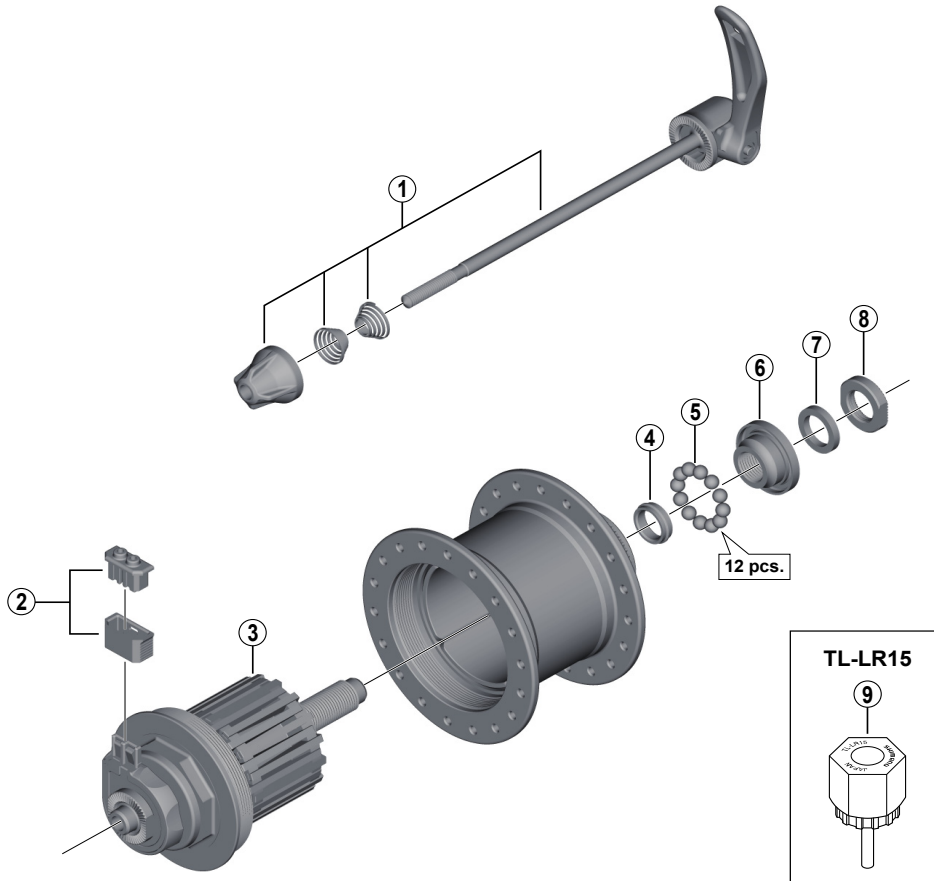

# Hub Dynamo DH-T4050-1D 6V-1.5W / Disc Brake Compatible

ITEM NO.	SHIMANO CODE NO.	DESCRIPTION	INTERCHANGEABILITY		
			DH-T4000-1N	DH-3D37-QR	DH-S701
1	Y29C98010	Complete Quick Release 133 mm (5-1/4")	A	B	B
2	Y2SS98030	Connector Cap & Cover	A	A	A
3	Y29L98010	Internal Assembly (Black Coating / Axle Length 108 mm)	A		
	Y29L98020	Internal Assembly (Silver Coating / Axle Length 108 mm)	A		
4	Y2ZW20000	Grease Guard	A	A	A
5	Y00091210	Steel Ball (3/16") 20 pcs.	A	A	A
6	Y2YG98020	Cone (M11 x 12.1 mm) w/Dust Cover		A	B
7	Y2SS21020	Left Hand Spacer (2.5 mm)	B	A	A
8	Y3BT04200	Serrated Lock Nut (M11 x 4 mm)	A	A	A
9	Y12009230	Lock Ring Removal Tool (TL-LR15)	A	A	A

A: Same parts.

B: Parts are usable, but differ in materials, appearance, finish, size, etc.

Absence of mark indicates non-interchangeability.

Specifications are subject to change without notice.

Aug.-2018-3900A