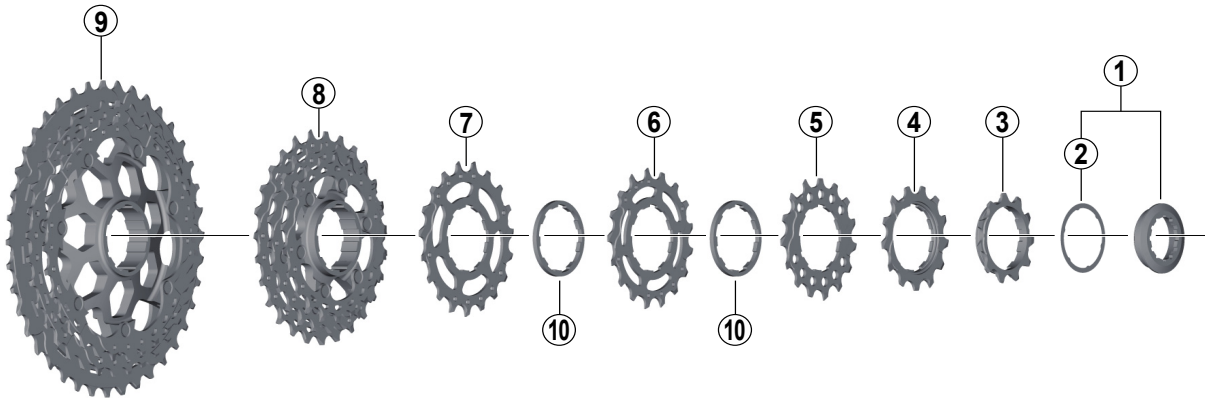

DEORE XT Cassette Sprocket CS-M8000 (11-speed)

- 11-40T sprocket teeth combination: 11-13-15-17-19-21-24-27-31-35-40T
- 11-42T sprocket teeth combination: 11-13-15-17-19-21-24-28-32-37-42T
- 11-46T sprocket teeth combination: 11-13-15-17-19-21-24-28-32-37-46T

CS-M9001

ITEM NO.	SHIMANO CODE NO.	DESCRIPTION	INTERCHANGEABILITY	
1	Y1RK98010	Lock Ring & Spacer	B	
2	Y10Z04000	Lock Ring Spacer	A	
3	Y1RK11000	Sprocket Wheel 11T (Built in spacer type)	B	
4	Y1RK13000	Sprocket Wheel 13T (Built in spacer type)	B	
5	Y1RK15000	Sprocket Wheel 15T	B	
6	Y1RK17000	Sprocket Wheel 17T		
7	Y1RK19000	Sprocket Wheel 19T		
8	Y1RK98020	Sprocket Unit (21-24-27T) for 11-40T		
	Y1RK98030	Sprocket Unit (21-24-28T) for 11-42T / 11-46T		
9	Y1RK98040	Sprocket Unit (31-35-40T) for 11-40T		
	Y1RK98050	Sprocket Unit (32-37-42T) for 11-42T		
	Y1RK98070	Sprocket Unit (32-37-46T) for 11-46T		
* 10	Y1VN05000	Sprocket Spacer (t=2.18 mm)		
11	Y12009230	Lock Ring Removal Tool (TL-LR15)	A	