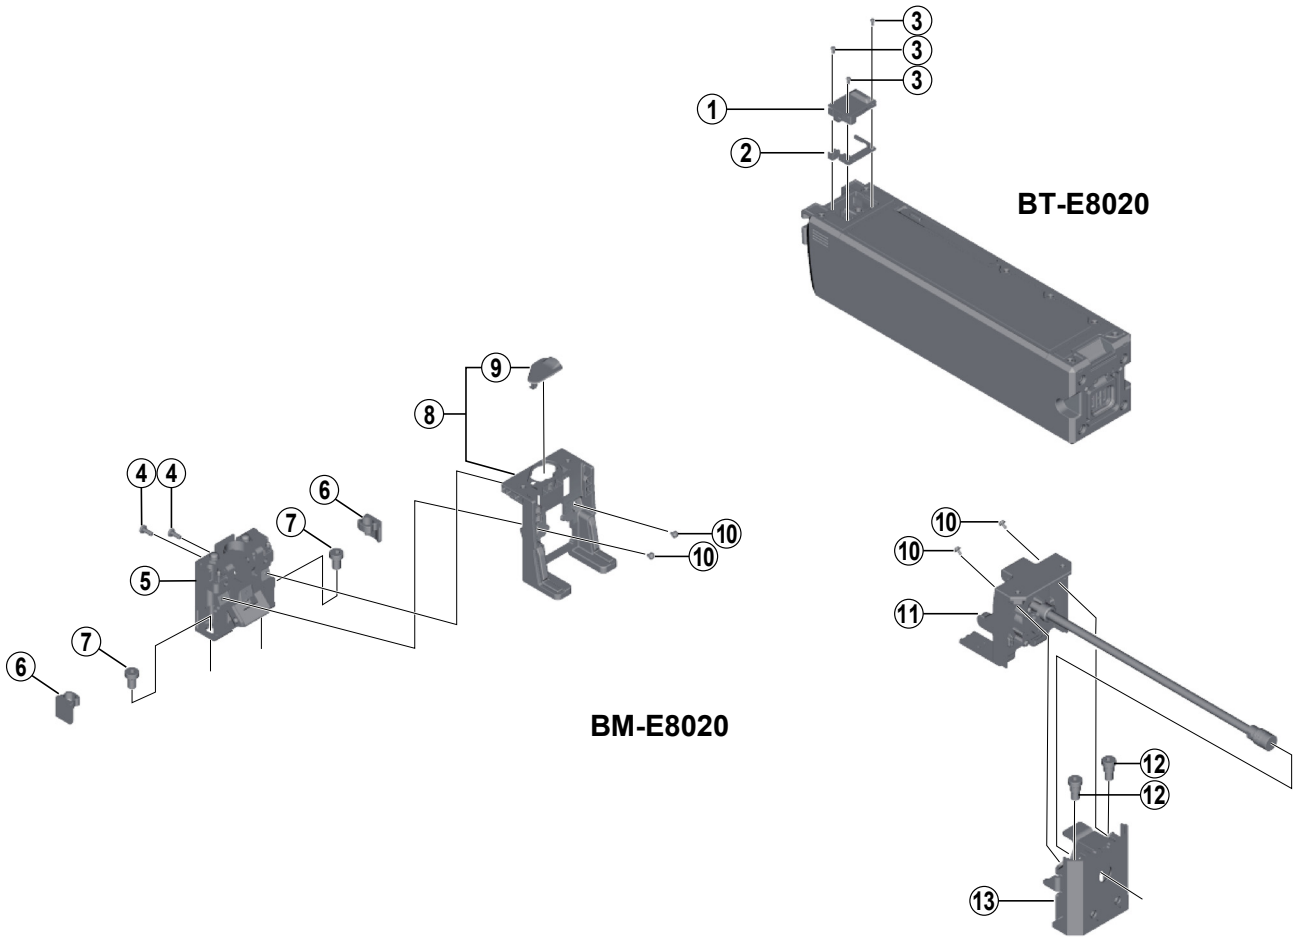

Battery / Battery Mount
BT-E8020 Battery
BM-E8020 Battery Mount

ITEM NO.	SHIMANO CODE NO.	DESCRIPTION
1	Y72V00007	CG PORT CAP
2	Y72V00008	FRAME CG PORT CAP
3	Y72V00006	M2.6 BOLT CG PORT
4	Y72W00002	M4 BOLT KEY UNIT
5	Y72W00001	RATCHET ASSY
6	Y72W00004	RUBBER M8 FIXING
7	Y72W00003	M8 BOLT RATCHET
8	Y72W00014	RAIL ASSY
9	Y72W00015	KEY CAP
10	Y72W00006	M3 BOLT
11	Y72W00009	CONNECTOR ASSY 250
	Y72W00013	CONNECTOR ASSY 400
12	Y72W00011	M8 BOLT LOWER FRAME
13	Y72W00008	HOLDER FRAME ASSY