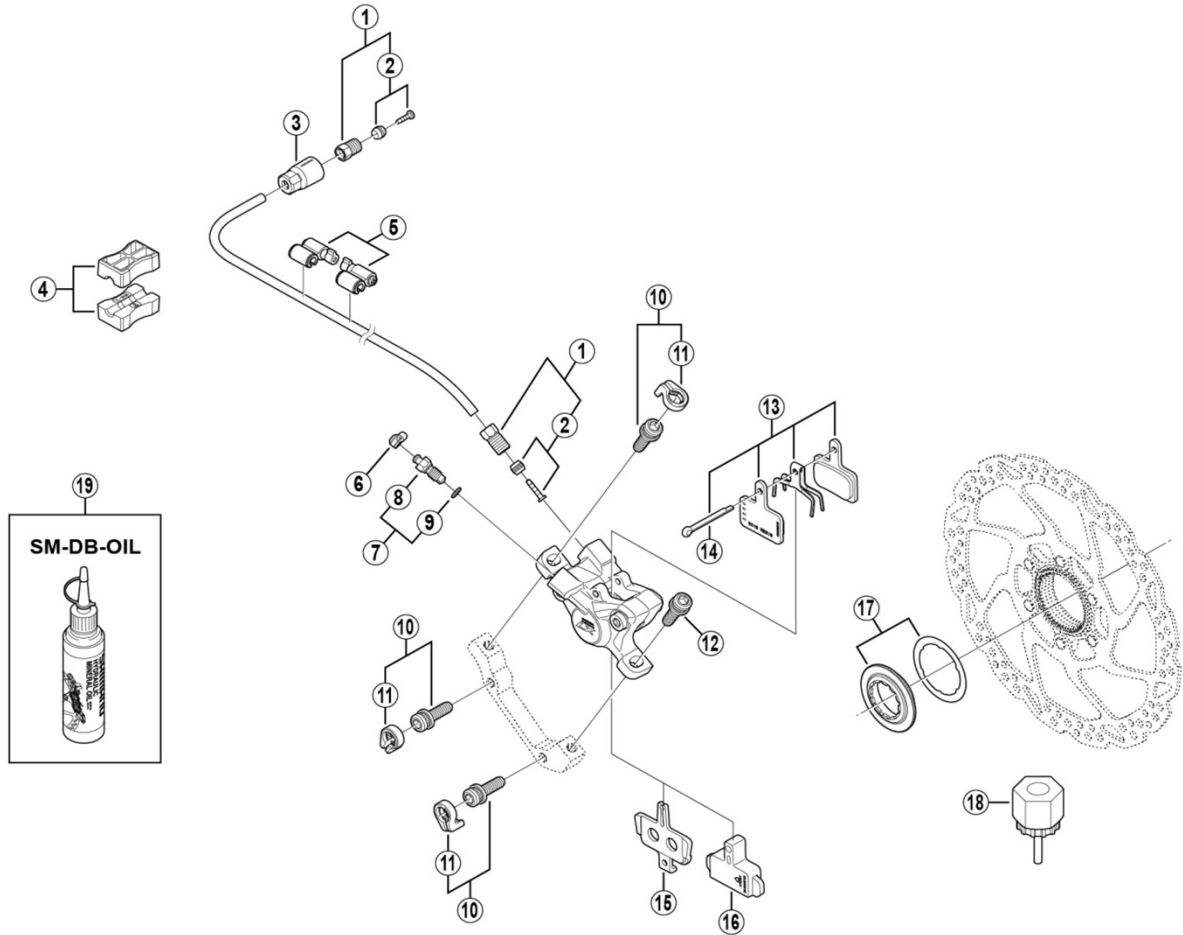

DEORE LX Rear Disc Brake
BR-T675-R Brake Caliper
SM-RT54 Disc Rotor

SM-BH90-SS Brake Hose

ITEM NO.	SHIMANO CODE NO.	DESCRIPTION
1	Y8KH98010	Flare Nut Unit
2	Y8JA98020	Olive and Connector Insert
3	Y8JA07010	Cover
4	Y8H198030	TL-BH61 Shimano original tool (2 pcs.)
5	Y83098040	SM-HANG Hose Supporter A and B
6	Y8B214000	Bleed Nipple Cap
7	Y8ES98020	Bleed Nipple and Seal Ring
8	Y8CL24100	Bleed Nipple
9	Y8B511000	O-Ring for Bleed Nipple
* 10	Y2F398020	Caliper Fixing Screw (M6 x 18.7) and Snap Ring
* 11	Y2RT06000	Snap Ring
12	Y8C509020	Caliper Fixing Screw (M6 x 18.7)
* 13	EBPB01SRESINA	B01S Resin Pad and Spring with Split Pin 3 Type
* 14	Y8DB06100	Split Pin
15	Y8J506000	Pad Spacer
16	Y8FZ05000	Bleeding Spacer
17	Y8K998010	Lock Ring and Washer
18	Y12009230	TL-LR15 Lock Ring Removal Tool
* 19	Y83998020	Mineral Oil (100 ml)
* 19	Y83998030	Mineral Oil (500 ml)

Aug.-2020-3267A
 © Shimano Inc. I

Specifications are subject to change without notice.

SHIMANO