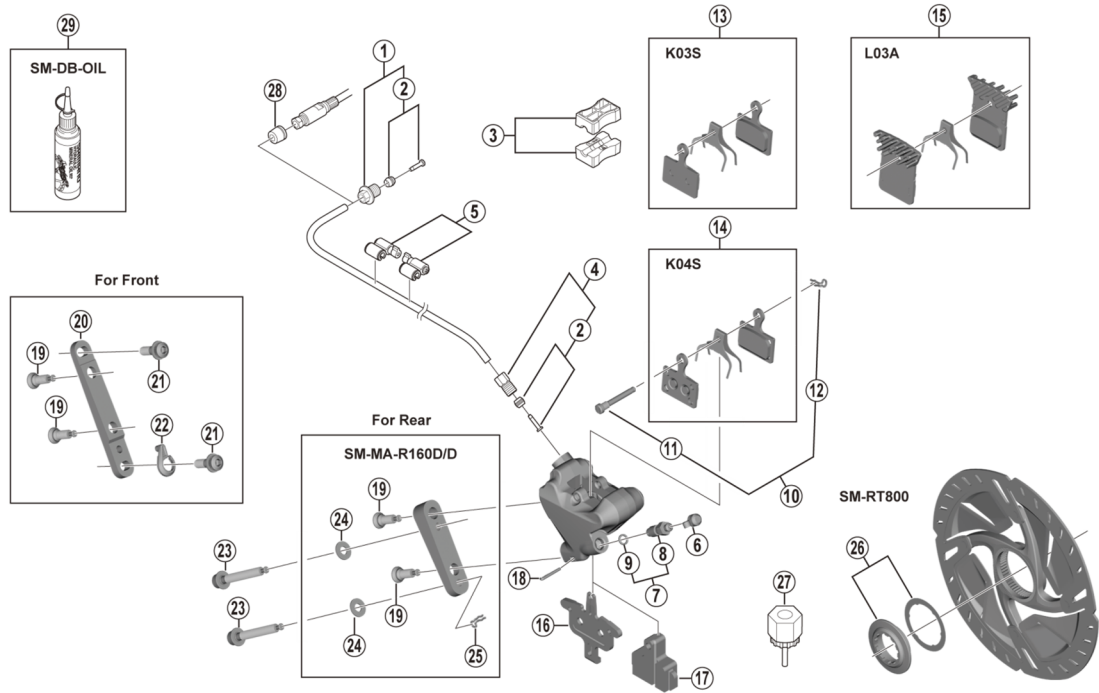

GRX Disc Brake

BR-RX810
SM-RT800

Brake Caliper
Disc Rotor

SM-BH90-JK-SSR Brake Hose
SM-BH90-JK-SS Brake Hose

ITEM NO.	SHIMANO CODE NO.	DESCRIPTION
1	Y8RD98010	Flange Connecting Bolt Unit (M9/Black)
2	Y8JA98020	Olive & Connector Insert
3	Y8H198030	TL-BH61 Shimano original tool (2 pcs.)
4	Y8JA98010	Connecting Bolt Unit (M8/Black)
5	Y83098040	SM-HANG Hose Supporter A & B
6	Y8B214000	Bleed Nipple Cap
7	Y8CL98050	Bleed Nipple & Seal Ring
8	Y8CL24200	Bleed Nipple
9	Y8B511001	O-Ring for Bleed Nipple
10	Y2EN98010	Pad Axle & Snap Retainer
11	Y2EN03000	Pad Axle
12	Y8J716000	Snap Retainer
13	Y8Y898010	Resin Pad (K03S) & Spring
14	Y8N398020	Metal Pad (K04S) & Spring
15	Y8PU98040	Resin Pad (L03A) w/Fin & Spring
16	Y8N218000	Pad Spacer
17	Y8N219000	Bleeding Spacer
18	Y8N207000	Bolt Fixing Pin
19	Y8N206000	Caliper Fixing Bolt B
20	Y8N230000	Front Caliper Mount Bracket
21	Y8N204000	Caliper Fixing Bolt A
22	Y8N205000	Snap Ring
23	Y8N208000	Caliper Fixing Bolt C for 10 mm Rear mount thickness
	Y8N208050	Caliper Fixing Bolt C for 15 mm Rear mount thickness
	Y8N208010	Caliper Fixing Bolt C for 20 mm Rear mount thickness
	Y8N208020	Caliper Fixing Bolt C for 25 mm Rear mount thickness
	Y8N208030	Caliper Fixing Bolt C for 30 mm Rear mount thickness
	Y8N208040	Caliper Fixing Bolt C for 35 mm Rear mount thickness
24	Y8NU02000	Washer for R160 Adapter
25	Y8NU03000	Snap Retainer
26	Y8K198010	Lock Ring & Washer
27	Y12009230	TL-LR15 Lock Ring Removal Tool
28	Y8H802000	Hose Cover for easy hose joint system, not used with easy hose joint direct system
29	Y83998010	Mineral Oil (50 ml)
	Y83998020	Mineral Oil (100 ml)
	Y83998030	Mineral Oil (500 ml)