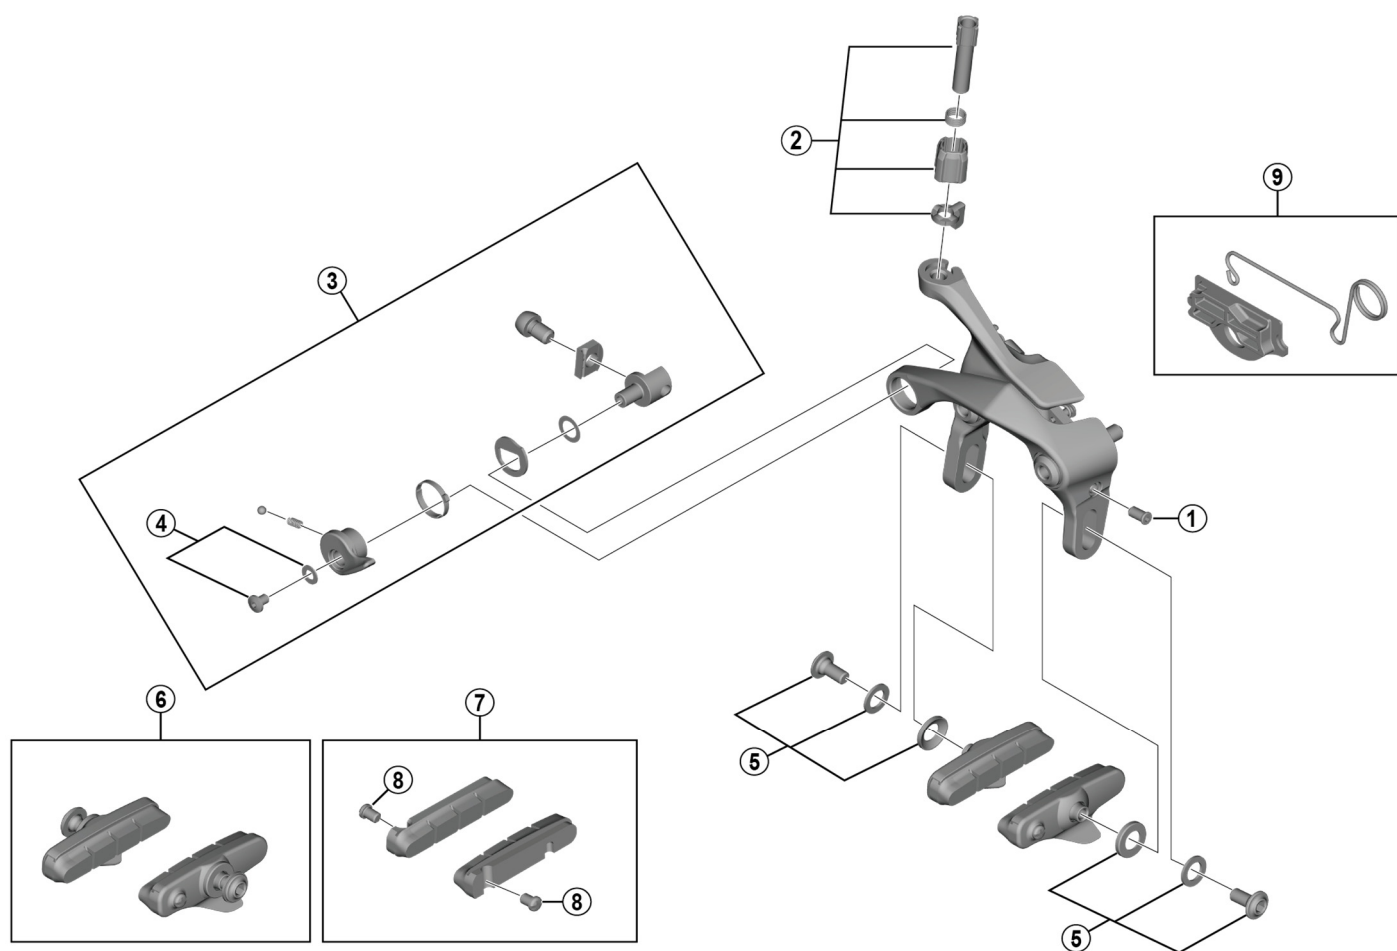

# SHIMANO 105 Caliper Brake BR-R7010-RS

ITEM NO.	SHIMANO CODE NO.	DESCRIPTION
1	Y8PS14000	EC-Bolt
2	Y8ZJ98020	Cable Adjusting Bolt Unit
* 3	Y8ZJ98030	Quick Release Assembly
4	Y8PP98030	Quick Release Fixing Bolt & Washer
5	Y8G698090	Shoe Fixing Bolt Unit (M5 x 11.2)
6	Y88T98020	R55C4 Cartridge-Type Brake Shoe Set (Pair)
	Y8L298060	R55C4 Cartridge-Type Brake Shoes & Fixing Bolts (Pair)
7	Y8L298070	R55C4 Cartridge-Type Brake Shoes & Fixing Bolts (Pair) for Carbon Rim
	Y8PP98060	R55C4-A Cartridge-Type Brake Shoes (-1 mm thinner shoe) & Fixing Bolts (Pair) for Carbon Rim
8	Y8L227000	Fixing Bolt (M4 x 5.5)
9	Y8L398040	Assembly Jig