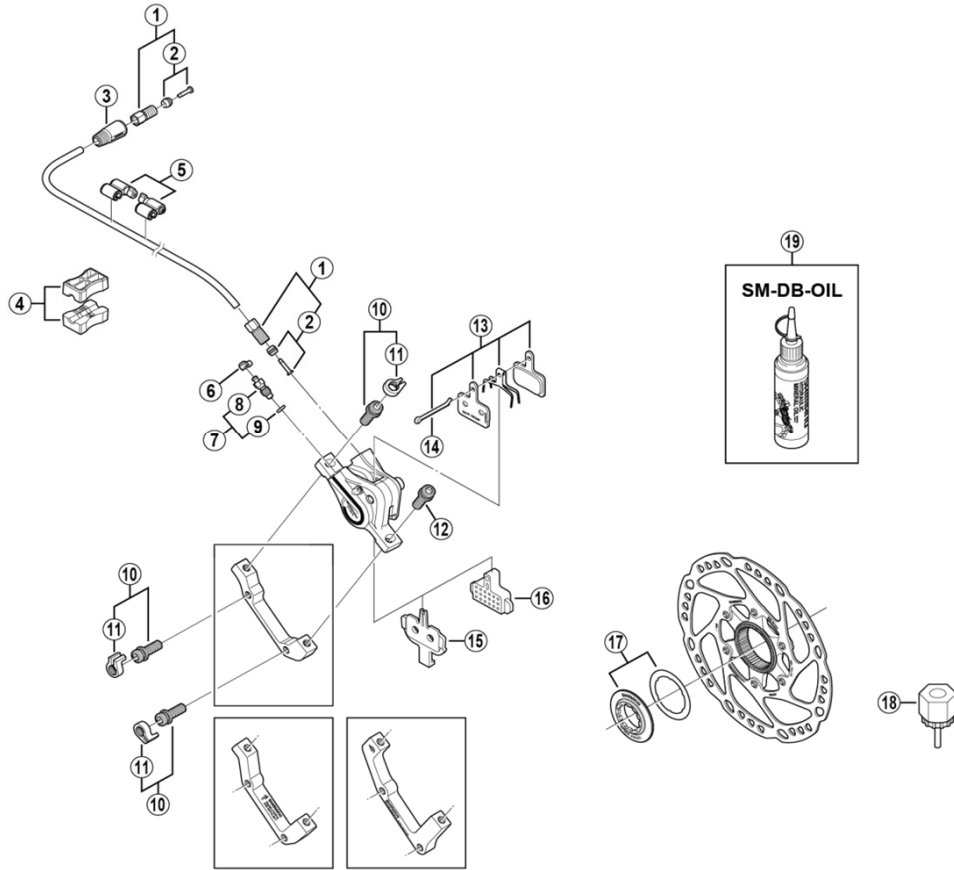

Rear Disc Brake

**BR-M575-R** Brake Caliper  
**SM-RT54** Disc Rotor

**SM-BH59** Brake Hose

ITEM NO.	SHIMANO CODE NO.	DESCRIPTION	INTERCHANGEABILITY	
			BR-M665	BR-T605
1	Y8H298010	Flare Nut Unit	A	A
2	Y8H298020	Olive and Connecting Insert	A	A
* 3	Y8H203210	Cover	A	A
4	Y8H198030	TL-BH61 Shimano original tool (2 pcs.)	A	A
5	Y83098040	SM-HANG Hose Supporter A and B	A	A
6	Y8B214000	Bleed Nipple Cap	A	A
7	Y8ES98020	Bleed Nipple and Seal Ring		
8	Y8CL24100	Bleed Nipple		
9	Y8B511000	O-Ring for Bleed Nipple		
* 10	Y2F398020	Caliper Fixing Screw (M6 x 18.7) and Snap Ring	A	A
* 11	Y2RT06000	Snap Ring	A	A
12	Y8C509020	Caliper Fixing Screw (M6 x 18.7)	A	A
* 13	EBPB01SRESINA	B01S Resin Pad and Spring with Split Pin 3 Type		
* 14	Y8DB06100	Split Pin	A	A
15	Y8C515000	Pad Spacer		
16	Y8FZ05000	Bleeding Spacer		
* 17	Y8KU98010	Lock Ring (Black) and Washer	A	A
18	Y12009230	TL-LR15 Lock Ring Removal Tool	A	A
* 19	Y83998020	Mineral Oil (100 ml)	A	A
	Y83998030	Mineral Oil (500 ml)	A	A

A: Same parts.

B: Parts are usable, but differ in materials, appearance, finish, size, etc.

Absence of mark indicates non-interchangeability.

Specifications are subject to change without notice.

Aug.-2020-2885E