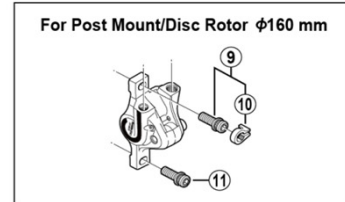

Front Disc Brake  
**BR-M575-F** Brake Caliper  
**SM-RT54** Disc Rotor

**SM-BH59** Brake Hose

ITEM NO.	SHIMANO CODE NO.	DESCRIPTION	INTERCHANGEABILITY	
			BR-M665	BR-T605
1	Y8H298010	Flare Nut Unit	A	A
2	Y8H298020	Olive and Connecting Insert	A	A
* 3	Y8H203210	Cover	A	A
4	Y8H198030	TL-BH61 Shimano original tool (2 pcs.)	A	A
5	Y8B214000	Bleed Nipple Cap	A	A
6	Y8ES98020	Bleed Nipple and Seal Ring		
7	Y8CL24100	Bleed Nipple		
8	Y8B511000	O-Ring for Bleed Nipple		
* 9	Y2F398020	Caliper Fixing Screw (M6 x 18.7) and Snap Ring	A	A
* 10	Y2RT06000	Snap Ring	A	A
11	Y8C509020	Caliper Fixing Screw (M6 x 18.7)	A	A
12	Y8B298010	Wire (2 pcs.)	A	A
13	Y8B232200	Caliper Fixing Screw (M6 x 15) for Wire Type	A	A
14	Y8AA43130	Caliper Fixing Screw (M6 x 15)	A	A
* 15	EBPB01SRESINA	B01S Resin Pad and Spring with Split Pin 3 Type	A	A
* 16	Y8DB06100	Split Pin		
17	Y8C515000	Pad Spacer		
18	Y8FZ05000	Bleeding Spacer		
* 19	Y8KU98010	Lock Ring (Black) and Washer	A	A
20	Y12009230	TL-LR15 Lock Ring Removal Tool	A	A
* 21	Y83998020	Mineral Oil (100 ml)	A	A
* 21	Y83998030	Mineral Oil (500 ml)	A	A