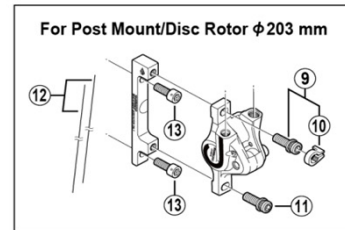

Front Disc Brake  
**BR-M575-F** Brake Caliper  
**SM-RT54** Disc Rotor

**SM-BH59** Brake Hose

ITEM NO.	SHIMANO CODE NO.	DESCRIPTION	INTERCHANGEABILITY	
			BR-M665	BR-T605
1	Y8H298010	Flare Nut Unit	A	A
2	Y8H298020	Olive and Connecting Insert	A	A
* 3	Y8H203210	Cover	A	A
4	Y8H198030	TL-BH61 Shimano original tool (2 pcs.)	A	A
5	Y8B214000	Bleed Nipple Cap	A	A
6	Y8ES98020	Bleed Nipple and Seal Ring		
7	Y8CL24100	Bleed Nipple		
8	Y8B511000	O-Ring for Bleed Nipple		
* 9	Y2F398020	Caliper Fixing Screw (M6 x 18.7) and Snap Ring	A	A
* 10	Y2RT06000	Snap Ring	A	A
11	Y8C509020	Caliper Fixing Screw (M6 x 18.7)	A	A
12	Y8B298010	Wire (2 pcs.)	A	A
13	Y8B232200	Caliper Fixing Screw (M6 x 15) for Wire Type	A	A
14	Y8AA43130	Caliper Fixing Screw (M6 x 15)	A	A
* 15	EBPB01SRESINA	B01S Resin Pad and Spring with Split Pin 3 Type	A	A
* 16	Y8DB06100	Split Pin		
17	Y8C515000	Pad Spacer		
18	Y8FZ05000	Bleeding Spacer		
* 19	Y8KU98010	Lock Ring (Black) and Washer	A	A
20	Y12009230	TL-LR15 Lock Ring Removal Tool	A	A
* 21	Y83998020	Mineral Oil (100 ml)	A	A
* 21	Y83998030	Mineral Oil (500 ml)	A	A