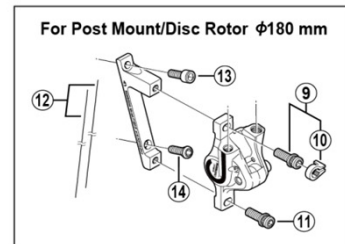

Front Disc Brake  
**BR-M575-F** Brake Caliper  
**SM-RT54** Disc Rotor

**SM-BH59** Brake Hose

ITEM NO.	SHIMANO CODE NO.	DESCRIPTION	INTERCHANGEABILITY	
			BR-M665	BR-T605
1	Y8H298010	Flare Nut Unit	A	A
2	Y8H298020	Olive and Connecting Insert	A	A
* 3	Y8H203210	Cover	A	A
4	Y8H198030	TL-BH61 Shimano original tool (2 pcs.)	A	A
5	Y8B214000	Bleed Nipple Cap	A	A
6	Y8ES98020	Bleed Nipple and Seal Ring		
7	Y8CL24100	Bleed Nipple		
8	Y8B511000	O-Ring for Bleed Nipple		
* 9	Y2F398020	Caliper Fixing Screw (M6 x 18.7) and Snap Ring	A	A
* 10	Y2RT06000	Snap Ring	A	A
11	Y8C509020	Caliper Fixing Screw (M6 x 18.7)	A	A
12	Y8B298010	Wire (2 pcs.)	A	A
13	Y8B232200	Caliper Fixing Screw (M6 x 15) for Wire Type	A	A
14	Y8AA43130	Caliper Fixing Screw (M6 x 15)	A	A
* 15	EBPB01SRESINA	B01S Resin Pad and Spring with Split Pin 3 Type	A	A
* 16	Y8DB06100	Split Pin		
17	Y8C515000	Pad Spacer		
18	Y8FZ05000	Bleeding Spacer		
* 19	Y8KU98010	Lock Ring (Black) and Washer	A	A
20	Y12009230	TL-LR15 Lock Ring Removal Tool	A	A
* 21	Y83998020	Mineral Oil (100 ml)	A	A
* 21	Y83998030	Mineral Oil (500 ml)	A	A