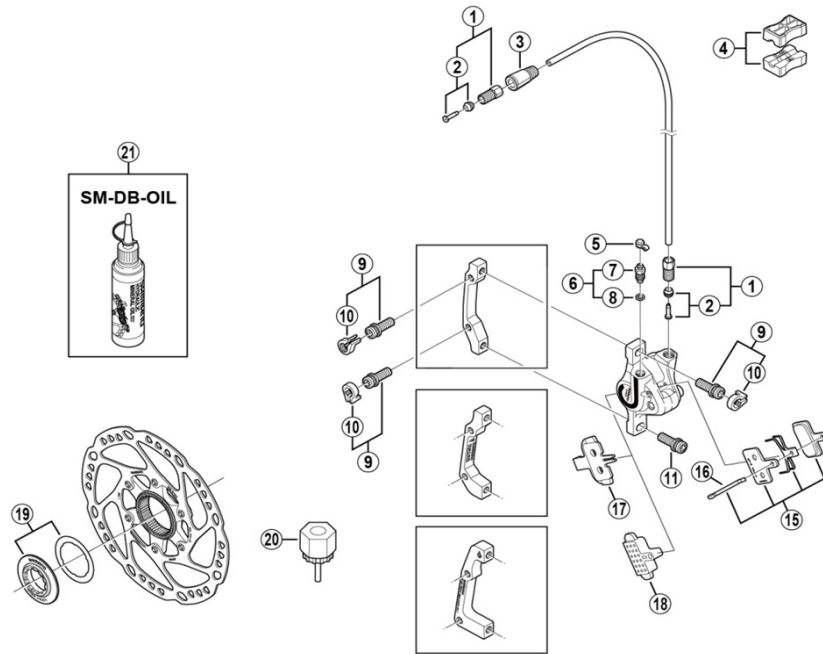

Front Disc Brake  
**BR-M575-F** Brake Caliper  
**SM-RT54** Disc Rotor

**SM-BH59** Brake Hose

ITEM NO.	SHIMANO CODE NO.	DESCRIPTION	INTERCHANGEABILITY	
			BR-M665	BR-T605
1	Y8H298010	Flare Nut Unit	A	A
2	Y8H298020	Olive and Connecting Insert	A	A
* 3	Y8H203210	Cover	A	A
4	Y8H198030	TL-BH61 Shimano original tool (2 pcs.)	A	A
5	Y8B214000	Bleed Nipple Cap	A	A
6	Y8ES98020	Bleed Nipple and Seal Ring		
7	Y8CL24100	Bleed Nipple		
8	Y8B511000	O-Ring for Bleed Nipple		
* 9	Y2F398020	Caliper Fixing Screw (M6 x 18.7) and Snap Ring	A	A
* 10	Y2RT06000	Snap Ring	A	A
11	Y8C509020	Caliper Fixing Screw (M6 x 18.7)	A	A
12	Y8B298010	Wire (2 pcs.)	A	A
13	Y8B232200	Caliper Fixing Screw (M6 x 15) for Wire Type	A	A
14	Y8AA43130	Caliper Fixing Screw (M6 x 15)	A	A
* 15	EBPB01SRESINA	B01S Resin Pad and Spring with Split Pin 3 Type	A	A
* 16	Y8DB06100	Split Pin		
17	Y8C515000	Pad Spacer		
18	Y8FZ05000	Bleeding Spacer		
* 19	Y8KU98010	Lock Ring (Black) and Washer	A	A
20	Y12009230	TL-LR15 Lock Ring Removal Tool	A	A
* 21	Y83998020	Mineral Oil (100 ml)	A	A
* 21	Y83998030	Mineral Oil (500 ml)	A	A

A: Same parts.

B: Parts are usable, but differ in materials, appearance, finish, size, etc.

Absence of mark indicates non-interchangeability.

Specifications are subject to change without notice.

Aug.-2020-2867D