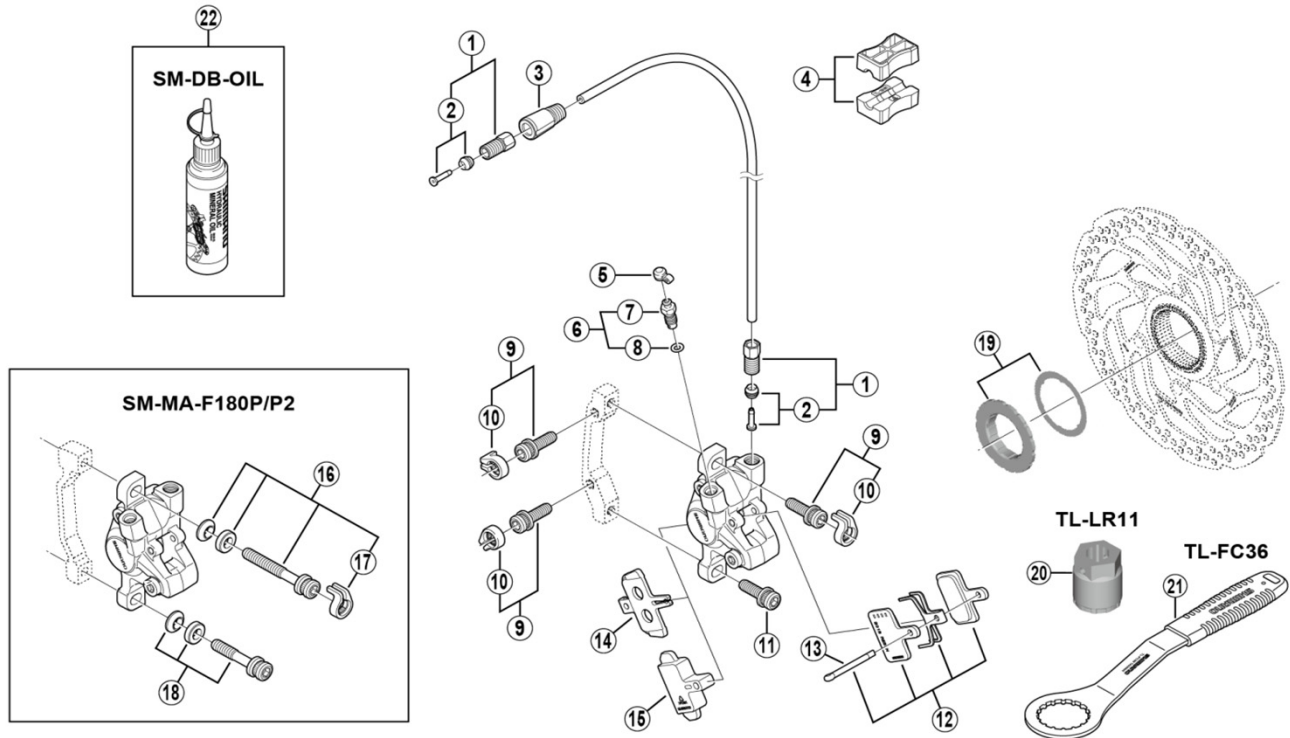

Front Disc Brake  
**BR-M446-F** Brake Caliper  
**SM-RT30** Disc Rotor

**SM-BH59** Brake Hose

ITEM NO.	SHIMANO CODE NO.	DESCRIPTION	INTERCHANGEABILITY		
			BR-M596	BR-M666	BR-M575
1	Y8H298010	Flare Nut Unit			B
2	Y8H298020	Olive and Connector Insert			A
* 3	Y8H203210	Cover			A
4	Y8H198030	TL-BH61 Shimano original tool (2 pcs.)			
5	Y8B214000	Bleed Nipple Cap	A	A	A
6	Y8ES98020	Bleed Nipple and Seal Ring	A	B	A
7	Y8CL24100	Bleed Nipple	A	B	A
8	Y8B511000	O-Ring for Bleed Nipple	A	A	A
* 9	Y2F398020	Caliper Fixing Screw (M6 x 18.7) and Snap Ring	A	A	A
* 10	Y2RT06000	Snap Ring	A	A	A
11	Y8C509020	Caliper Fixing Screw (M6 x 18.7)	A	A	A
* 12	EBPB01SRESINA	B01S Resin Pad and Spring with Split Pin 3 Type			A
* 13	Y8DB06100	Split Pin	A	A	A
14	Y8J506000	Pad Spacer			A
15	Y8FZ05000	Bleeding Spacer			A
* 16	Y2RT98020	Caliper Fixing Screw Unit (M6 x 37.9)	A	A	A
* 17	Y2RT07000	Snap Ring	A	A	A
18	Y8G498030	Caliper Fixing Screw Unit (M6 x 32.1)	A	A	A
19	Y8JX98020	Lock Ring (Black) and Washer			
20	Y8PW04100	TL-LR11 Lock Ring Removal Tool			
21	Y13098000	TL-FC36 Lock Ring Removal Tool			
* 22	Y83998020	Mineral Oil (100 ml)	A	A	A
* 22	Y83998030	Mineral Oil (500 ml)	A	A	A

A: Same parts.

B: Parts are usable, but differ in materials, appearance, finish, size, etc.

Absence of mark indicates non-interchangeability.

Specifications are subject to change without notice.

Aug.-2020-3226C