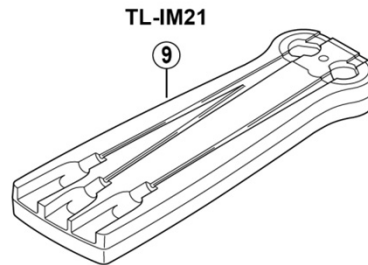

NEXUS Roller Brake
BR-C6000-R
BR-C6000-R-DX

ITEM NO.	SHIMANO CODE NO.	DESCRIPTION
1	Y33F98100	Brake Arm Clip Unit (3/4")
	Y33F98090	Brake Arm Clip Unit (5/8")
	Y75M98060	Brake Arm Clip Unit (11/16")
	Y75M98050	Brake Arm Clip Unit (Dia. 15 mm)
2	Y8JT98010	Cable Adjusting Bolt Unit
* 3	Y8JK98010	Left Hand Washer Unit (7.2 mm) for B.C.3/8" Hub Axle
	Y8JK98020	Left Hand Washer Unit (8.2 mm) for B.C.3/8" Hub Axle
	Y8JK98030	Left Hand Washer Unit (9.7 mm) for B.C.3/8" Hub Axle
	Y8JK98040	Left Hand Washer Unit (8.2 mm) for M10 Hub Axle
4	Y75F11000	Grease Hole Cap
5	Y8JK98050	Inner Cable Fixing Bolt Unit
6	Y8G717000	Seal Ring
7	Y04120400	Roller Brake Grease (Net. 100g)
8	Y04140020	Roller Brake Grease (Net. 10g)
9	Y75W98021	TL-IM21 Inner Fixing Tool