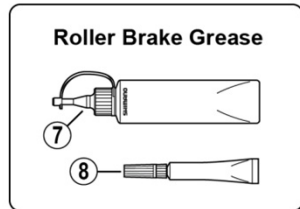

NEXUS Roller Brake
BR-C6000-R
BR-C6000-R-DX

ITEM NO.	SHIMANO CODE NO.	DESCRIPTION
1	Y33F98100	Brake Arm Clip Unit (3/4")
	Y33F98090	Brake Arm Clip Unit (5/8")
	Y75M98060	Brake Arm Clip Unit (11/16")
	Y75M98050	Brake Arm Clip Unit (Dia. 15 mm)
2	Y8JT98010	Cable Adjusting Bolt Unit
* 3	Y8JK98010	Left Hand Washer Unit (7.2 mm) for B.C.3/8" Hub Axle
	Y8JK98020	Left Hand Washer Unit (8.2 mm) for B.C.3/8" Hub Axle
	Y8JK98030	Left Hand Washer Unit (9.7 mm) for B.C.3/8" Hub Axle
	Y8JK98040	Left Hand Washer Unit (8.2 mm) for M10 Hub Axle
4	Y75F11000	Grease Hole Cap
5	Y8JK98050	Inner Cable Fixing Bolt Unit
6	Y8G717000	Seal Ring
7	Y04120400	Roller Brake Grease (Net. 100g)
8	Y04140020	Roller Brake Grease (Net. 10g)
9	Y75W98021	TL-IM21 Inner Fixing Tool