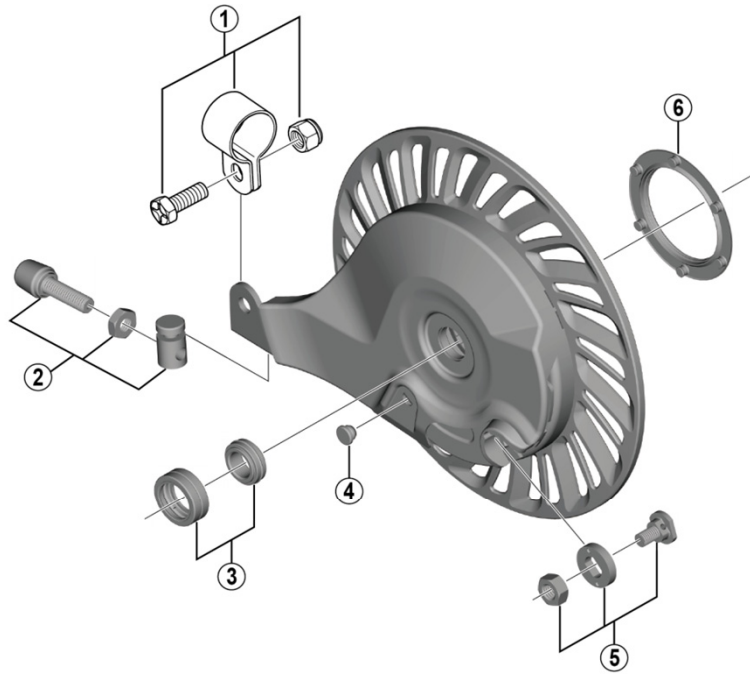

NEXUS Roller Brake
BR-C6000-R
BR-C6000-R-DX

ITEM NO.	SHIMANO CODE NO.	DESCRIPTION
1	Y33F98100	Brake Arm Clip Unit (3/4")
	Y33F98090	Brake Arm Clip Unit (5/8")
	Y75M98060	Brake Arm Clip Unit (11/16")
	Y75M98050	Brake Arm Clip Unit (Dia. 15 mm)
2	Y8JT98010	Cable Adjusting Bolt Unit
* 3	Y8JK98010	Left Hand Washer Unit (7.2 mm) for B.C.3/8" Hub Axle
	Y8JK98020	Left Hand Washer Unit (8.2 mm) for B.C.3/8" Hub Axle
	Y8JK98030	Left Hand Washer Unit (9.7 mm) for B.C.3/8" Hub Axle
	Y8JK98040	Left Hand Washer Unit (8.2 mm) for M10 Hub Axle
4	Y75F11000	Grease Hole Cap
5	Y8JK98050	Inner Cable Fixing Bolt Unit
6	Y8G717000	Seal Ring
7	Y04120400	Roller Brake Grease (Net. 100g)
8	Y04140020	Roller Brake Grease (Net. 10g)
9	Y75W98021	TL-IM21 Inner Fixing Tool