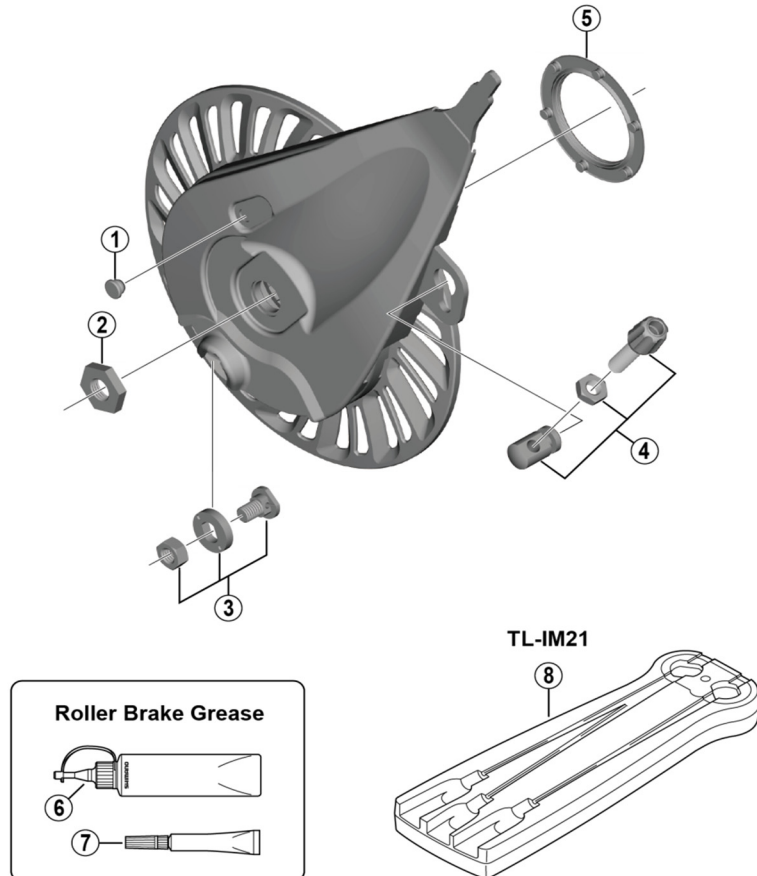

NEXUS Roller Brake
BR-C6000-F
BR-C6000-F-DX

ITEM NO.	SHIMANO CODE NO.	DESCRIPTION
1	Y75F11000	Grease Hole Cap
2	Y22V05020	Brake Unit Fixing Nut (M9 x 3.5 mm)
	Y22T05000	Brake Unit Fixing Nut (M10 x 4 mm)
3	Y8JJ98010	Inner Cable Fixing Bolt Unit
4	Y8JT98010	Cable Adjusting Bolt Unit
5	Y8G717000	Seal Ring
6	Y04120400	Roller Brake Grease (Net. 100g)
7	Y04140020	Roller Brake Grease (Net. 10g)
8	Y75W98021	TL-IM21 Inner Fixing Tool

Jul.-2018-3741B
 © Shimano Inc. I

Specifications are subject to change without notice.

SHIMANO