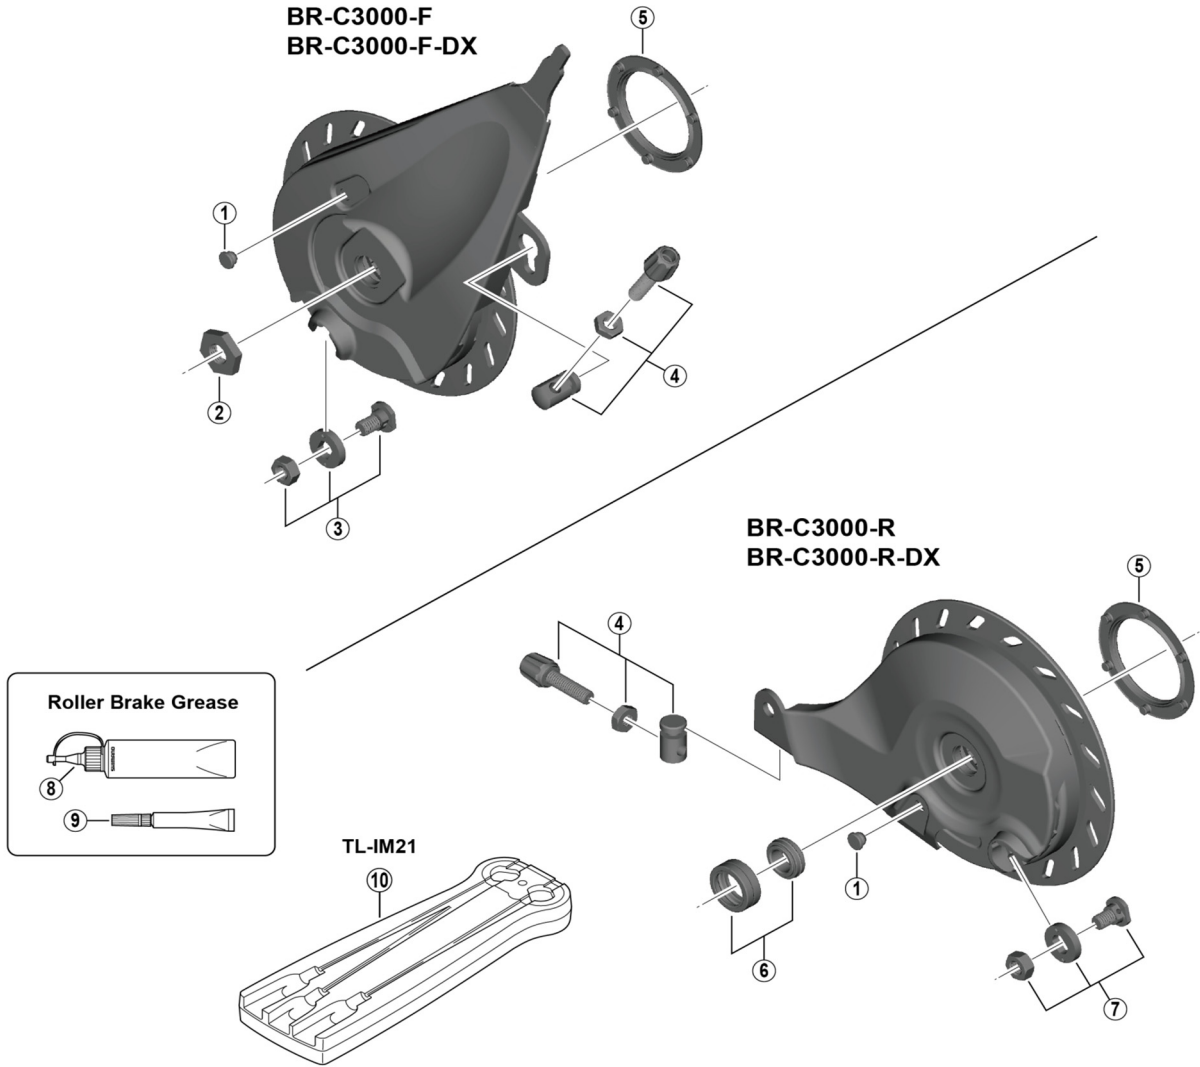

NEXUS Roller Brake

BR-C3000-F
BR-C3000-R

BR-C3000-F-DX
BR-C3000-R-DX

ITEM NO.	SHIMANO CODE NO.	DESCRIPTION
1	Y75F11000	Grease Hole Cap
2	Y22V05020	Brake Unit Fixing Nut (M9 x 3.5 mm)
3	Y8JJ98010	Inner Cable Fixing Bolt Unit
4	Y8JJ98020	Cable Adjusting Bolt Unit
5	Y8G717000	Seal Ring
6	Y8JK98010	Left Hand Washer Unit (7.2 mm) for B.C.3/8" Hub Axle
	Y8JK98020	Left Hand Washer Unit (8.2 mm) for B.C.3/8" Hub Axle
	Y8JK98030	Left Hand Washer Unit (9.7 mm) for B.C.3/8" Hub Axle
	Y8JK98040	Left Hand Washer Unit (8.2 mm) for M10 Hub Axle
7	Y8JK98050	Inner Cable Fixing Bolt Unit
8	Y04120400	Roller Brake Grease (Net. 100g)
9	Y04140020	Roller Brake Grease (Net. 10g)
* 10	Y75W98021	TL-IM21 Inner Fixing Tool

Jul.-2018-3751B
© Shimano Inc. I

Specifications are subject to change without notice.

SHIMANO