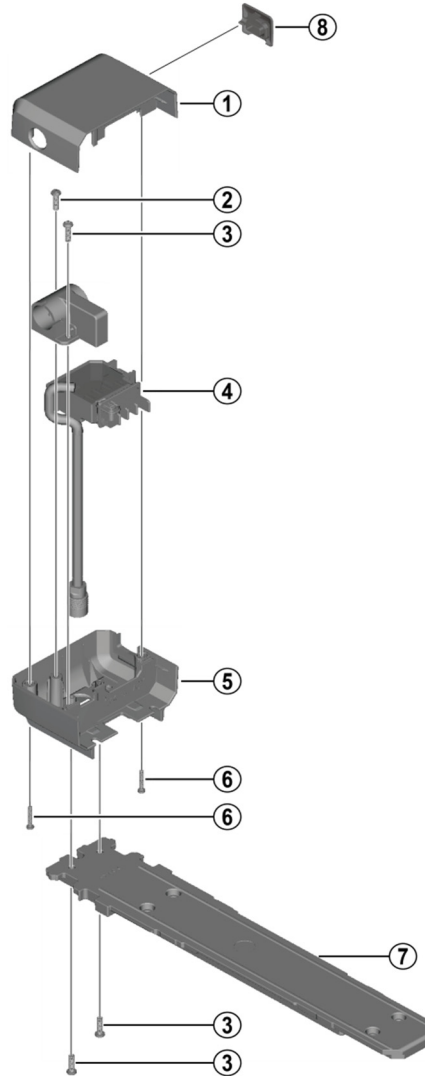

Battery Mount

BM-E6000-A

BM-E6000-B

A:AXA
B:ABUS / TRELOCK

ITEM NO.	SHIMANO CODE NO.	DESCRIPTION
1	Y71A00007	Upper case assy(A)_Gray
	Y71A00012	Upper case assy(A)_Black
	Y71A00011	Upper case assy(B)_Gray
	Y71A00013	Upper case assy(B)_Black
2	Y71A00005	M4 bolt (one way type)
3	Y71A00004	M4 bolt
* 4	Y71A00006	Harness assembly (1000 mm)
	Y71A00014	Harness assembly (900 mm)
5	Y71A00003	Lower case assy(A)
	Y71A00010	Lower case assy(B)
6	Y71A00008	Hexalobular #10H
7	Y71A00009	Battery Rail
8	Y71A00015	Charging Port Cap