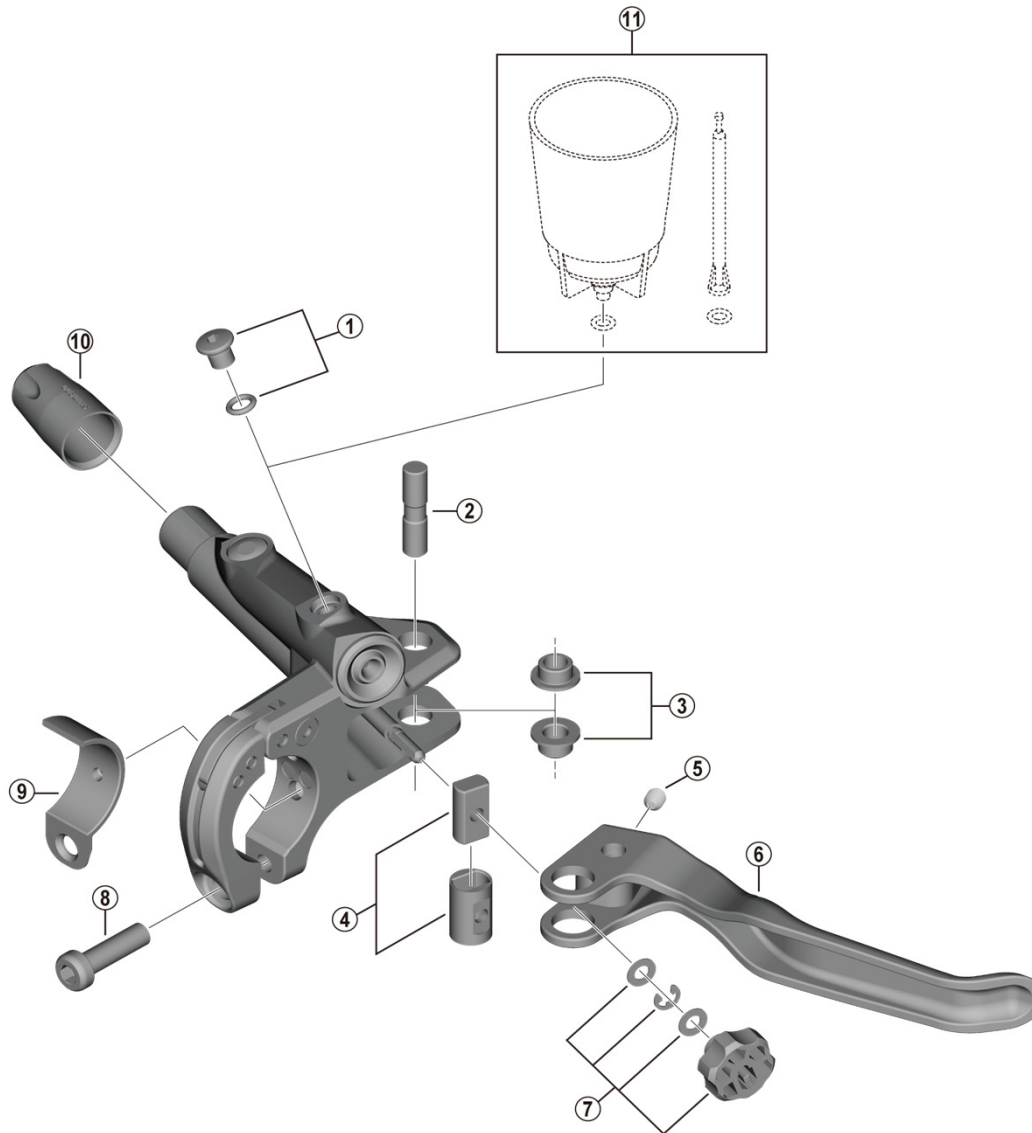

DEORE XT Brake Lever
BL-T8100 For Disc Brake

ITEM NO.	SHIMANO CODE NO.	DESCRIPTION
1	Y8V398010	Bleed Screw (M5 x 4.7) & O-Ring
2	Y8VD05000	Lever Axle (Dia. 5 mm)
3	Y8UW98060	Lever Axle Bush A & B
4	Y8VD98010	Adjust Boss & Sleeve
5	Y8SZ07000	Lever Axle Fixing Screw
6	Y8WS98010	Lever Member & Spacer
7	Y8VD98020	Reach Adjust Grip Unit
8	Y8WS05000	Clamp Screw
9	Y8WM05000	BL Band Adapter
10	Y8WM14000	Cover
11	ESMDISCBP	Funnel & Oil Stopper