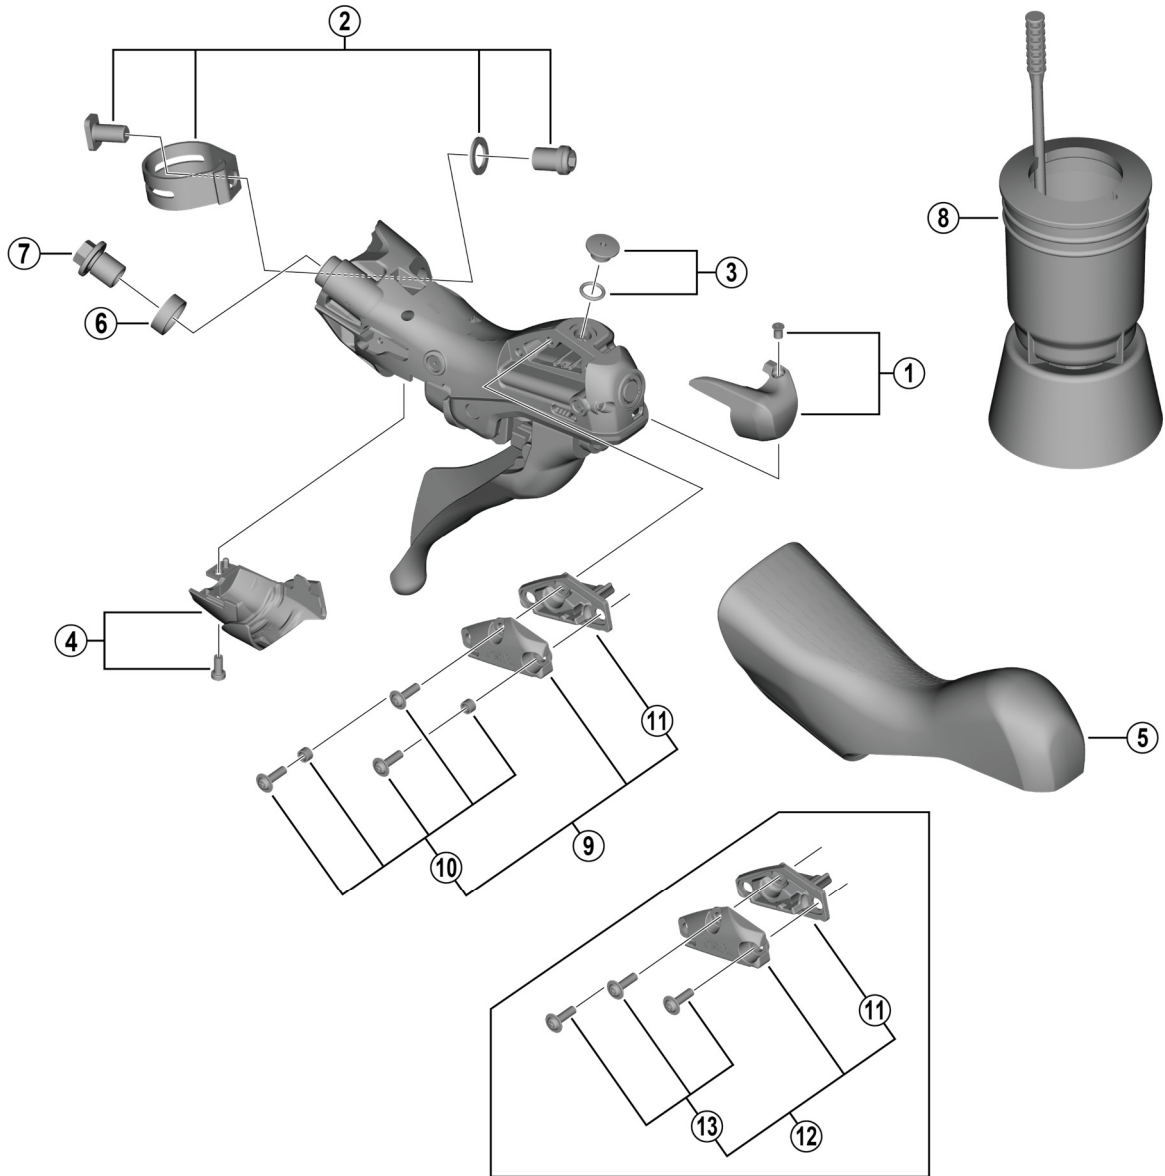

# GRX Brake Lever

## BL-RX600-L For Disc Brake

ITEM NO.	SHIMANO CODE NO.	DESCRIPTION
1	Y0JT98010	Name plate L and fixing screw
2	Y0E098030	Clamp band unit diameter (23.8 - 24.2 mm)
3	Y0F398030	Bleed screw and O-ring
4	Y0F498020	Unit cover L and fixing screw
5	Y0F398010	Bracket covers (pair)
6	Y0C514000	Joint support ring
7	Y8RD02000	Flange flare nut (M9/black)
* 8	Y13000090	TL-BR002 Funnel unit for M7 screw
9	Y0C598030	Left-hand lid unit for bracket without bosses
10	Y0C698070	Lid fixing screw (3 pcs.) and lid spacer (2 pcs.) for bracket without bosses
11	Y0C578000	Diaphragm L
* 12	Y0SE98010	Left-hand lid unit for bracket with bosses
* 13	Y0SD98020	Lid fixing screw (3 pcs.) for bracket with bosses