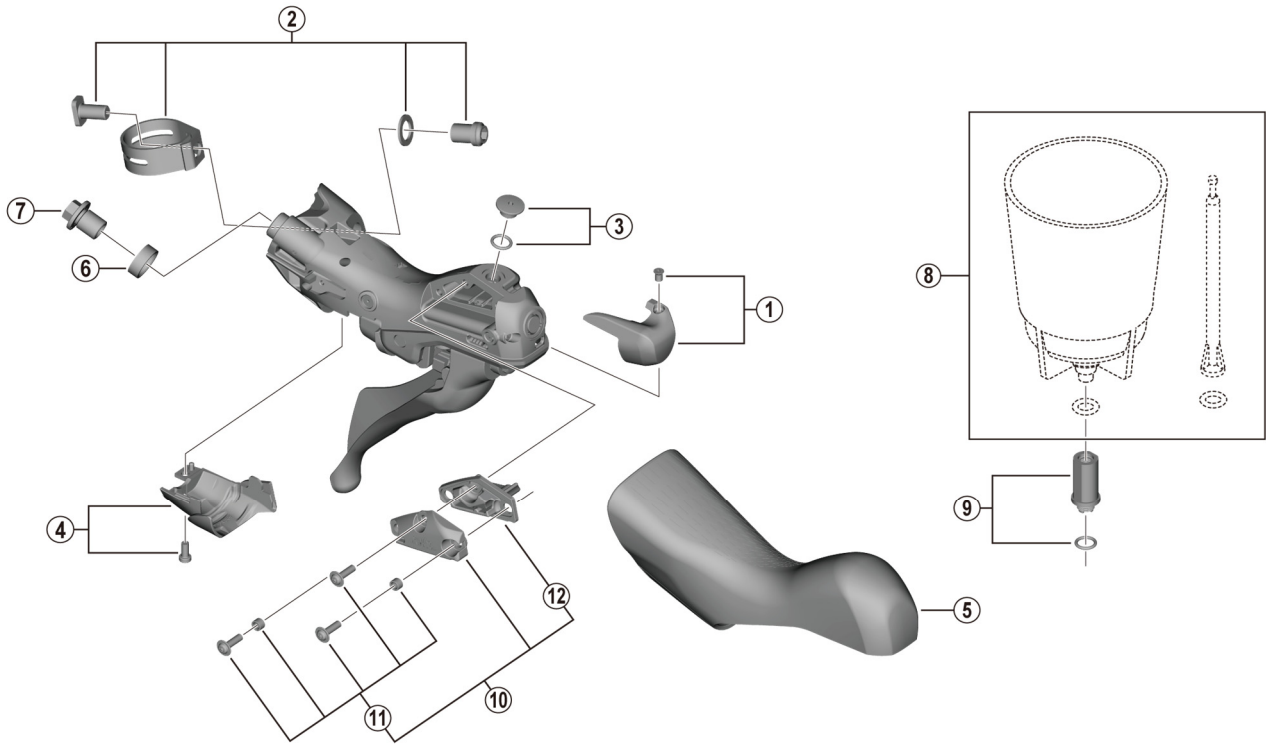

GRX Brake Lever

BL-RX600-L For Disc Brake

ITEM NO.	SHIMANO CODE NO.	DESCRIPTION
1	Y0JT98010	Left hand name plate L and fixing screw
2	Y0E098030	Clamp band unit diameter (23.8 - 24.2 mm)
3	Y0F398030	Bleed screw and O-ring
4	Y0F498020	Left hand unit cover L and fixing screw
5	Y0F398010	Bracket covers (pair)
*	Y0C514000	Joint support ring
7	Y8RD02000	Flange flare nut (M9/black)
8	ESMDISCBP	Funnel and oil stopper
9	Y0C698050	Funnel adapter and O-ring
10	Y0C598030	Left hand lid unit
11	Y0C698070	Lid fixing screw (3 pcs.) and lid spacer (2 pcs.)
12	Y0C578000	Diaphragm L