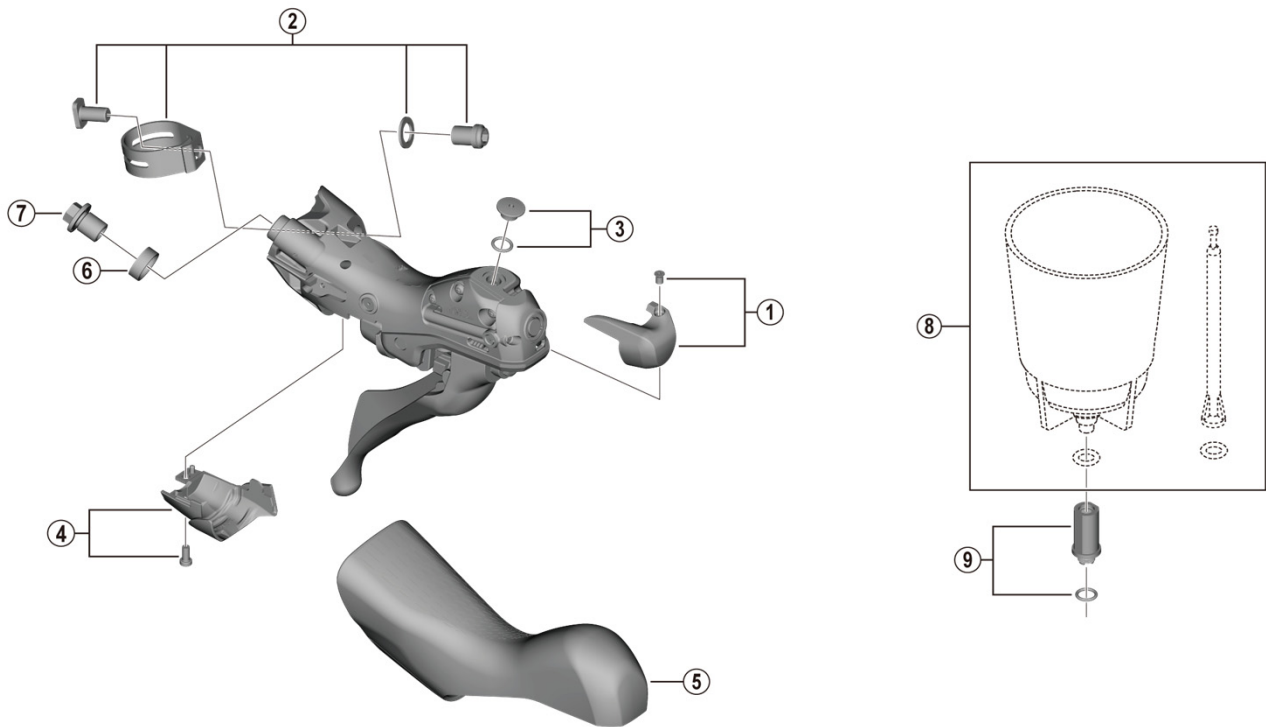

# GRX Brake Lever

## BL-RX600-L For Disc Brake

ITEM NO.	SHIMANO CODE NO.	DESCRIPTION
1	Y0JT98010	L.H. Name Plate L and Fixing Screw
* 2	Y0E098030	Clamp Band Unit Diameter (23.8 - 24.2 mm)
3	Y0F398030	Bleed Screw and O-Ring
4	Y0F498020	L.H. Unit Cover L and Fixing Screw
5	Y0F398010	Bracket Covers (Pair)
6	Y0F437000	Joint Support Ring
7	Y8RD02000	Flange Flare Nut (M9/Black)
8	ESMDISCBP	Funnel and Oil Stopper
9	Y0C698050	Funnel Adapter and O-Ring