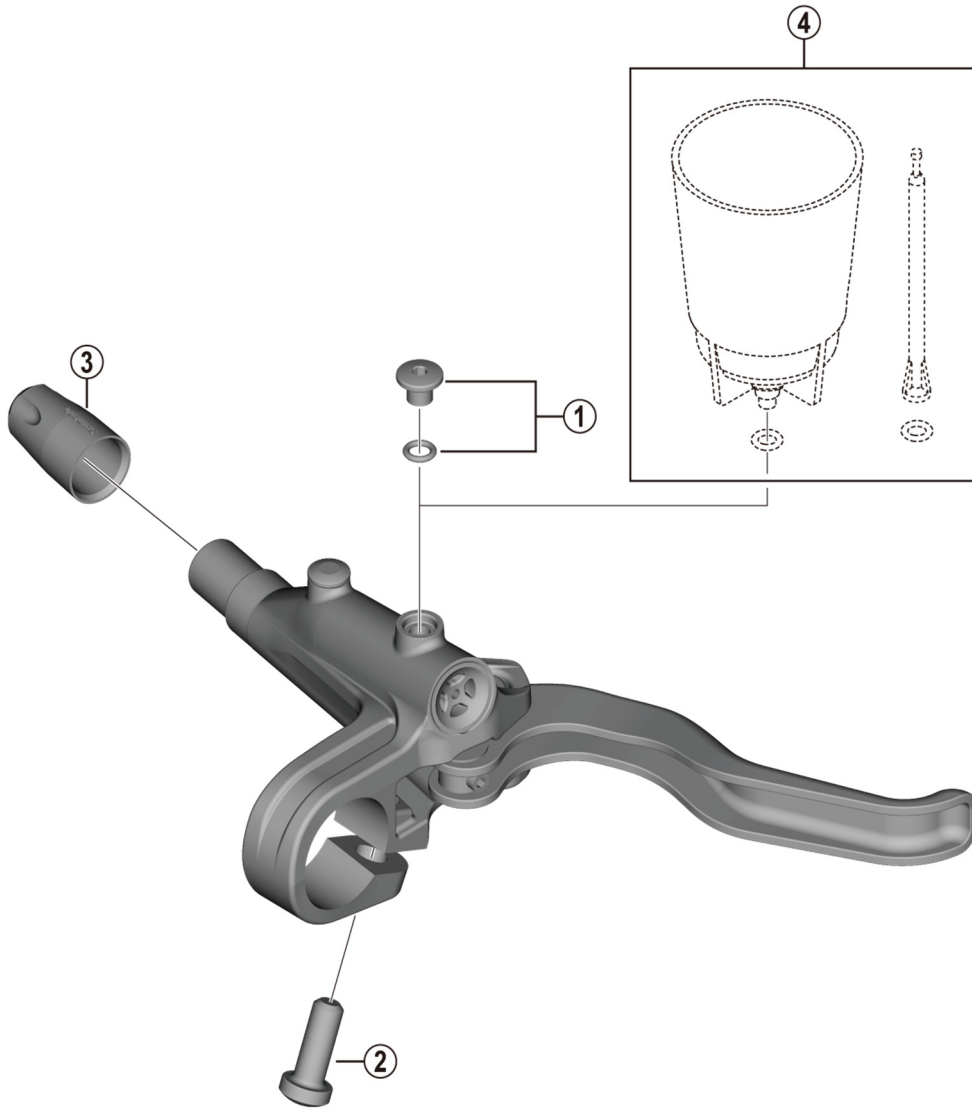

Brake Lever (for Disc Brake)

BL-MT401 BL-MT401-3A BL-MT402-3A

ITEM NO.	SHIMANO CODE NO.	DESCRIPTION
1	Y8RM98010	Bleed Screw & O-Ring
2	Y6TP12000	Clamp Bolt (M6 x 16)
3	Y8WM14000	Cover
4	ESMDISCBP	Funnel & Oil Stopper