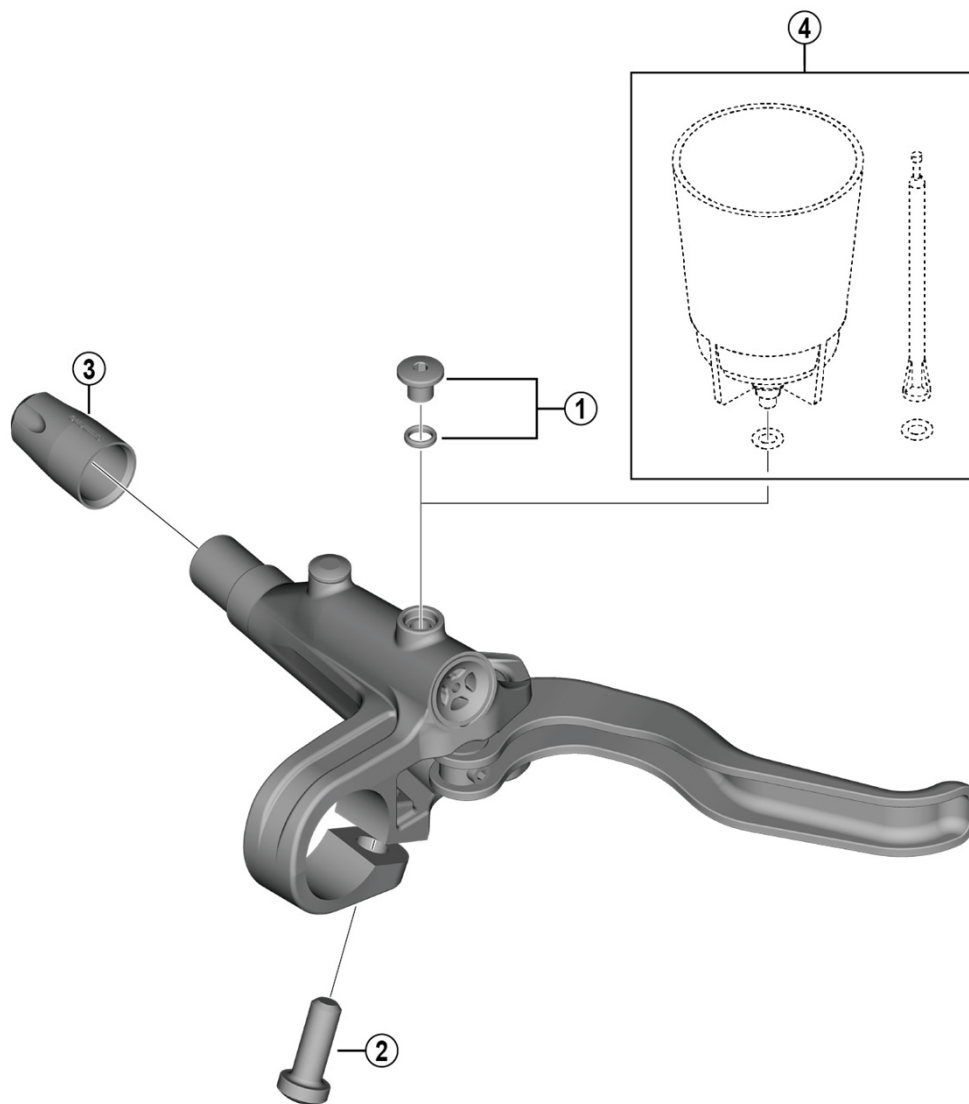

Brake Lever
BL-MT400 For Disc Brake

ITEM NO.	SHIMANO CODE NO.	DESCRIPTION
* 1	Y8RM98010	Bleed screw and O-ring
2	Y6TP12000	Clamp screw (M6 x 16)
3	Y8WM14000	Cover
4	ESMDISCBP	Funnel and oil stopper

Apr.-2021-4348A
 © Shimano Inc. I