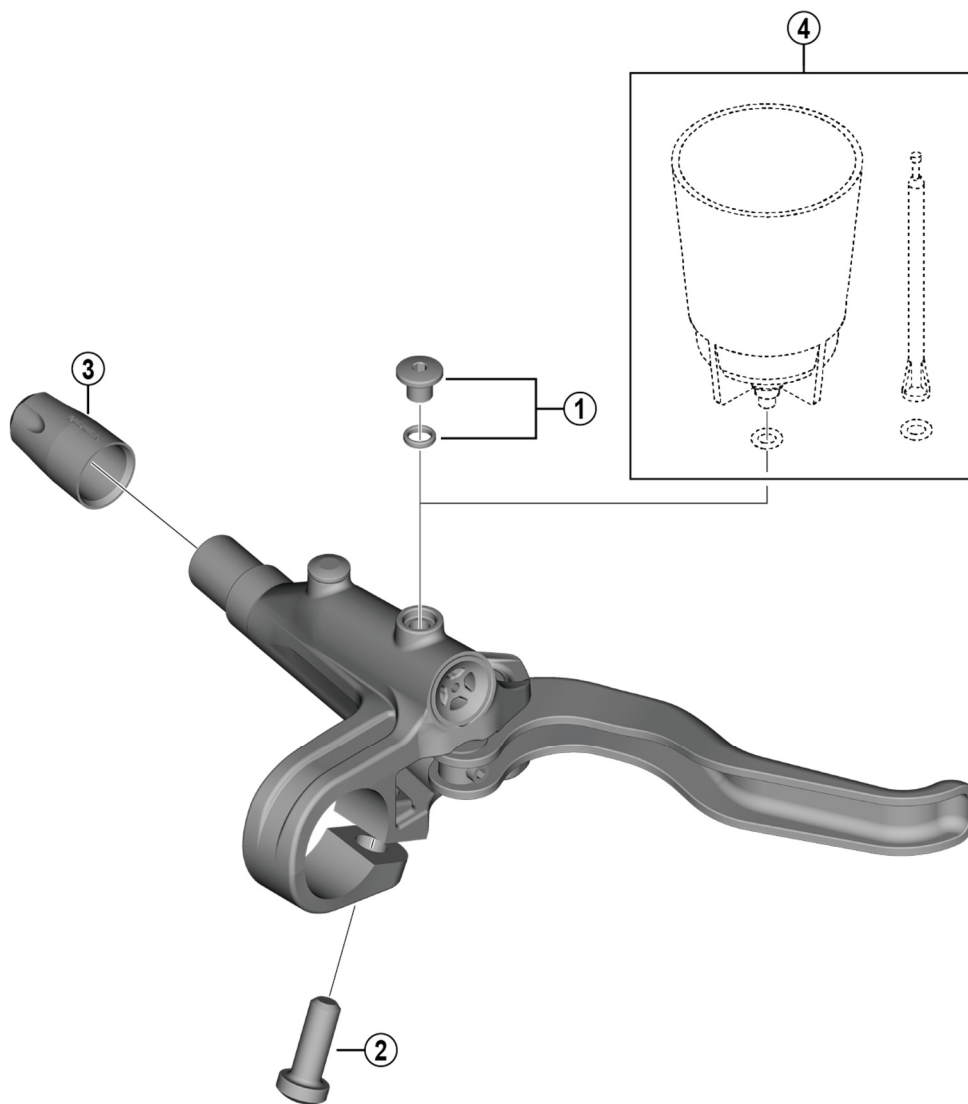

Brake Lever
BL-MT400 For Disc Brake

ITEM NO.	SHIMANO CODE NO.	DESCRIPTION
1	Y1XR98010	Bleed Screw & O-Ring
2	Y6TP12000	Clamp Bolt (M6 x 16)
3	Y8WM14000	Cover
4	ESMDISCBP	Funnel & Oil Stopper

May-2018-4348
 © Shimano Inc. I