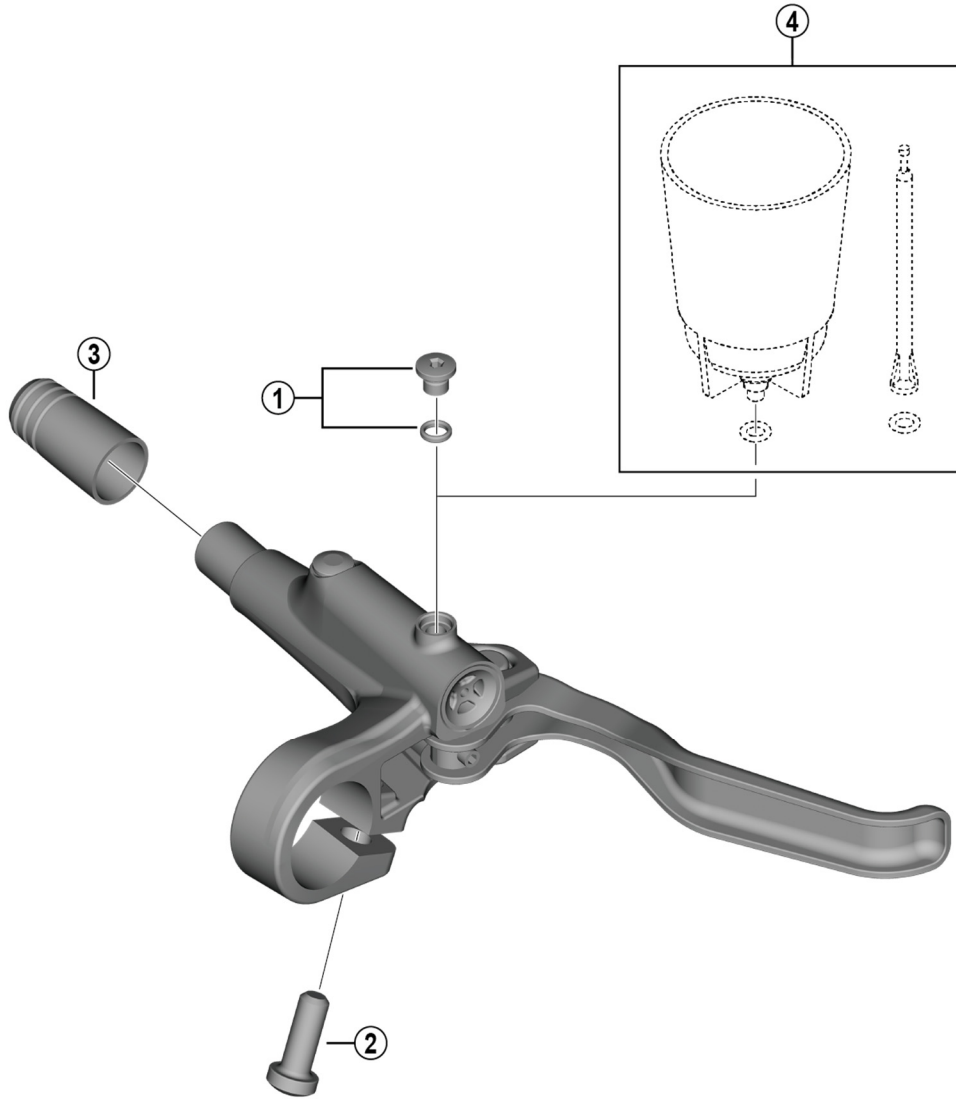

Brake Lever  
**BL-MT200** For Disc Brake

ITEM NO.	SHIMANO CODE NO.	DESCRIPTION
1	<b>Y8RG98030</b>	Bleed Screw & O-Ring
2	<b>Y6TP12000</b>	Clamp Bolt (M6 x 16)
3	<b>Y1XW04000</b>	Hose Cover
4	<b>ESMDISCBP</b>	Funnel & Oil Stopper