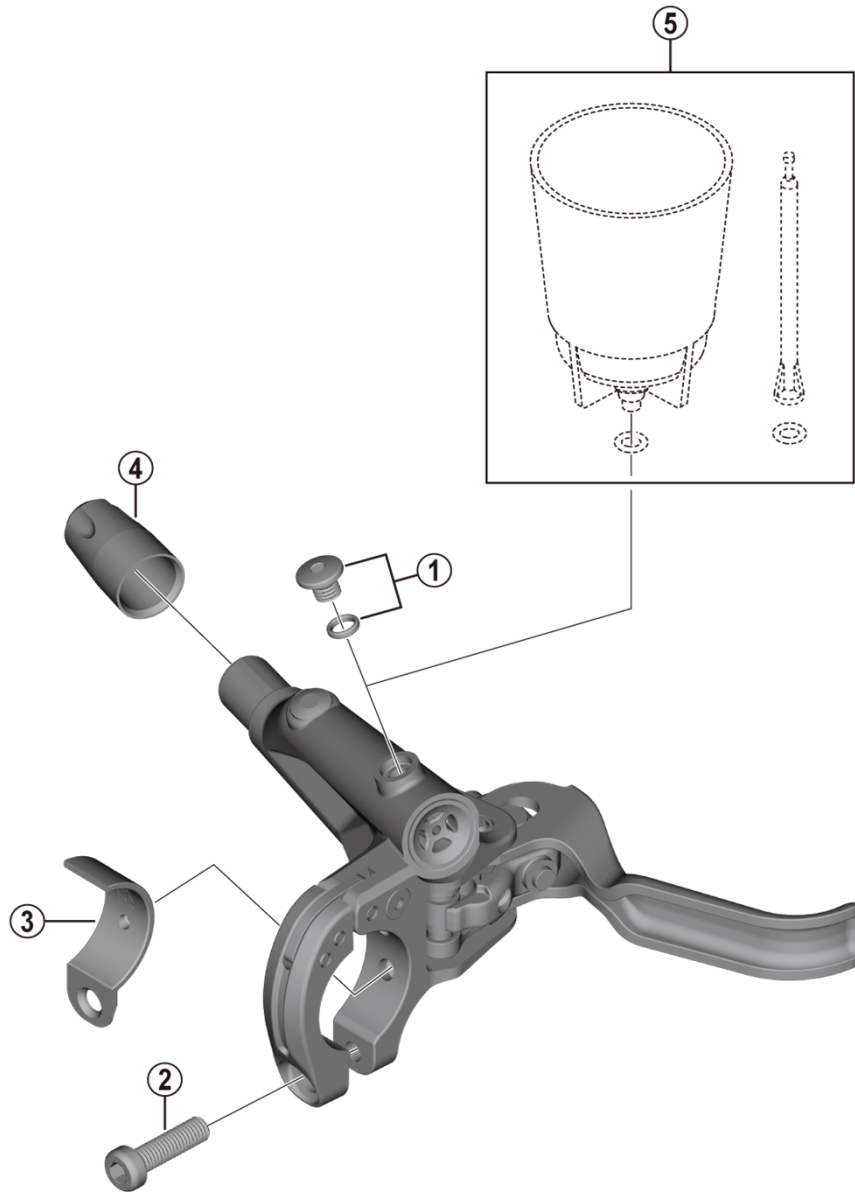

DEORE Brake Lever
BL-M6000 For Disc Brake

BL-M6000

ITEM NO.	SHIMANO CODE NO.	DESCRIPTION	INTERCHANGEABILITY
1	Y8RM98010	Bleed Screw & O-Ring	B
2	Y8MX05000	Clamp Bolt (M5 x 18)	A
3	Y8WM05000	BL Band Adapter	A
4	Y8WM14000	Cover	A
5	ESMDISCBP	Funnel & Oil Stopper	A

A: Same parts.

B: Parts are usable, but differ in materials, appearance, finish, size, etc.

Absence of mark indicates non-interchangeability.

Aug.-2018-4191A

© Shimano Inc. I

Specifications are subject to change without notice.