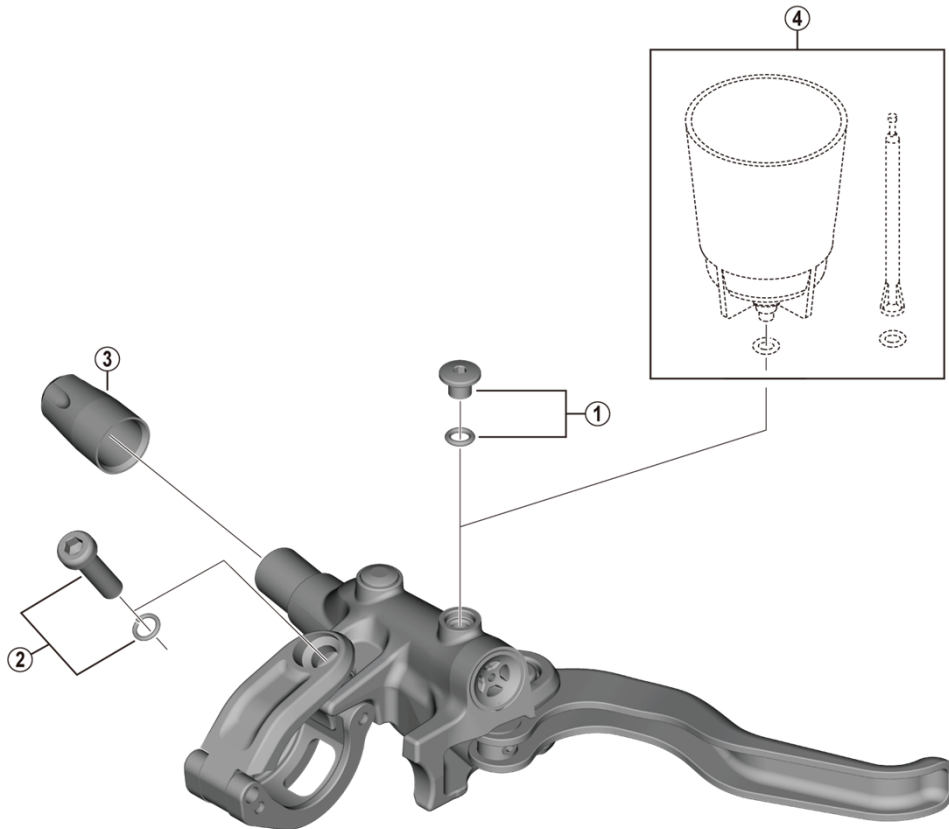

Brake Lever
BL-M4100 For Disc Brake

ITEM NO.	SHIMANO CODE NO.	DESCRIPTION
1	Y8RM98010	Bleed Screw & O-Ring
2	Y2GR98010	Clamp Screw (M5 x 18) & Snap Spring
3	Y8WM14000	Cover
4	ESMDISCBP	Funnel & Oil Stopper